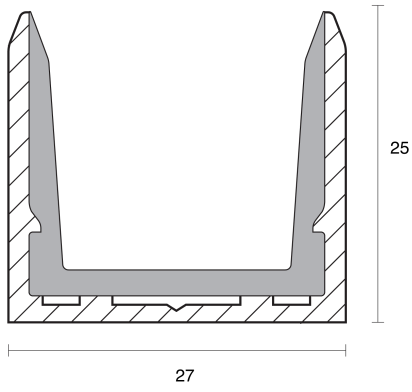

IP67

Bendable Serenade Dual Bend

Mounting Clip

Flexible Aluminium Channel

Aluminium Profile

Rotatable Bracket