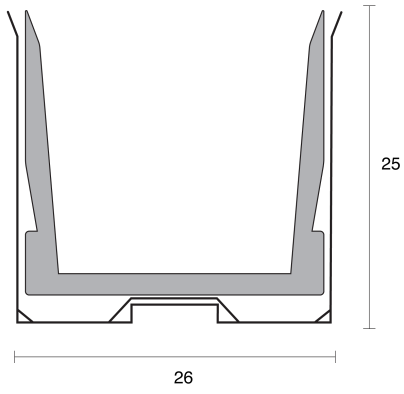

Bendable Serenade Dual Bend

Mounting Clip