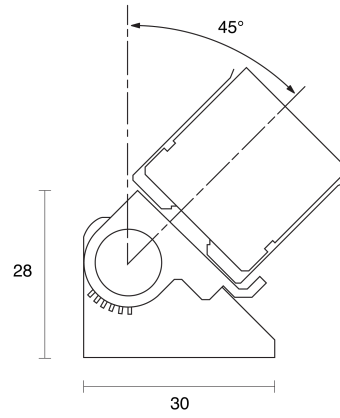

BENDABLE SERENADE IP SURFACE / CONCEALED

OUTDOOR / LINEAR

ambience

MAKING LIGHT WORK

PHYSICAL

Installation Method Fixed Surface Mounted

Accessories Bottom feed 1M WP+DC CON single end, Custom feed, Side feed 1M WP+DC CON single end

LED Module	SMD3030 24LEDs/m
LED Driver	Remote
Warranty	3 Years
Add-Ons	Minimum bending radius is 180mm; Max. length is 10m with power at single end and 20m with power at both ends. Also available in IP67 option.

IP67

Bendable Serenade Dual Bend

Mounting Clip

Flexible Aluminium Channel

Aluminium Profile

Rotatable Bracket