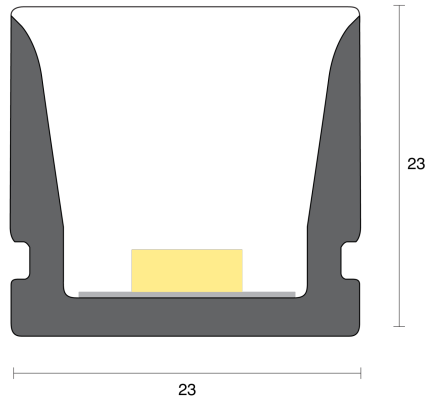

Bendable Serenade Dual Bend