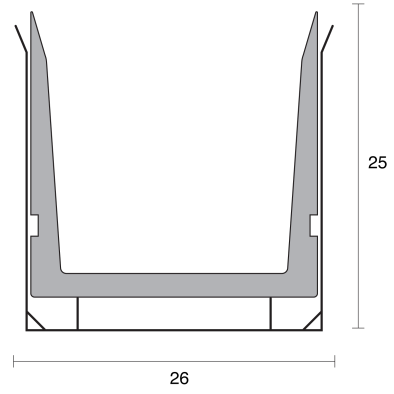

Flexible Aluminium Channel