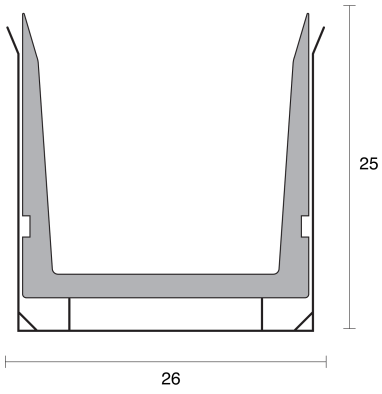

IP20

IP44

Bendable Serenade Dual Bend

Rotatable Bracket

Mounting Clip

Flexible Aluminium Channel

Aluminium Profile