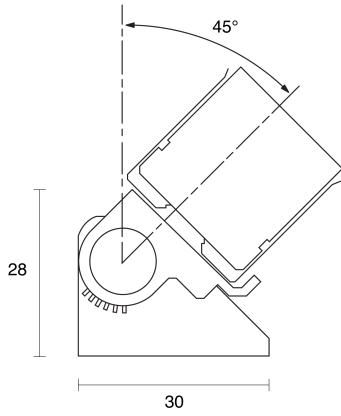

Distribution	Medium / Wide / Flood
CCT	2400K, 2700K, 3000K, 3500K, 4000K, 5000K, 6500K
CRI	CRI90
System Efficacy	0lm/W
Lifetime (L70B50)	50,000hrs(indoor); 36,000hrs(outdoor)

ADDITIONAL

LED Module	SMD3030 24LEDs/m
LED Driver	Remote
Warranty	3 Years
Add-Ons	Minimum bending radius is 180mm; Max. length is 10m with power at single end and 20m with power at both ends. Also available in IP44 option.

IP20

IP44

Bendable Serenade Dual Bend

Rotatable Bracket

Mounting Clip

Flexible Aluminium Channel

Aluminium Profile