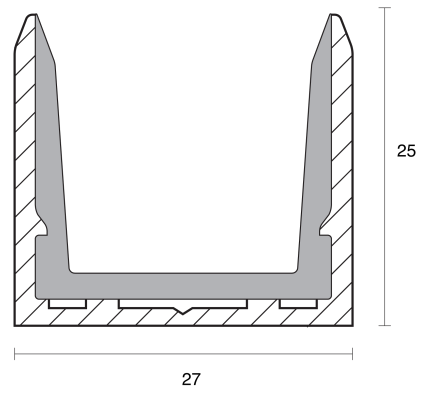

IP20

IP44

Bendable Serenade Dual Bend

Rotatable Bracket

Mounting Clip

Flexible Aluminium Channel

Aluminium Profile