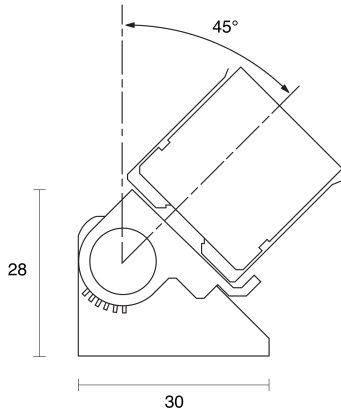

## PHYSICAL

Installation Method Fixed Surface Mounted

Accessories

Bottom feed 1M WP single end, Bottom feed 3M FIG8 single end, Custom feed, End feed 1M WP single end, End feed 3M FIG8 single end, Side feed 3M FIG8 single end

## A D D I T I O N A L

LED Module	SMD3030 24LEDs/m
LED Driver	Remote
Warranty	3 Years
Add-Ons	Minimum bending radius is 180mm; Max. length is 10m with power at single end and 20m with power at both ends. Also available in IP44 option.

**IP20**

**IP44**

**Bendable Serenade Dual Bend**

**Rotatable Bracket**

**Mounting Clip**

**Flexible Aluminium Channel**

**Aluminium Profile**