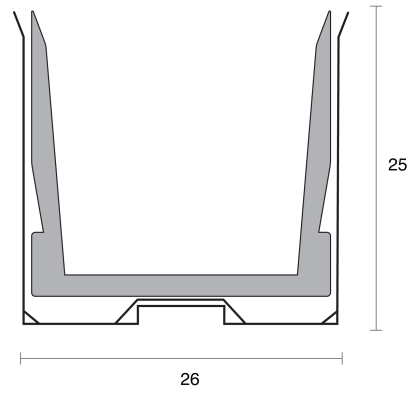

IP20

IP44

Bendable Serenade Dual Bend

Rotatable Bracket

Mounting Clip

Flexible Aluminium Channel

Aluminium Profile