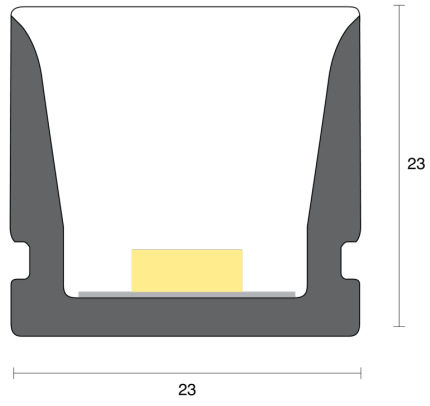

Distribution	Medium / Wide / Flood
CCT	2400K, 2700K, 3000K, 3500K, 4000K, 5000K, 6500K
CRI	CRI90
System Efficacy	0lm/W
Lifetime (L70B50)	50,000hrs(indoor); 36,000hrs(outdoor)

ADDITIONAL

LED Module	SMD3030 24LEDs/m
LED Driver	Remote
Warranty	3 Years
Add-Ons	Minimum bending radius is 180mm; Max. length is 10m with power at single end and 20m with power at both ends. Also available in IP44 option.

IP20

IP44

Bendable Serenade Dual Bend

Rotatable Bracket

Mounting Clip

Flexible Aluminium Channel

Aluminium Profile