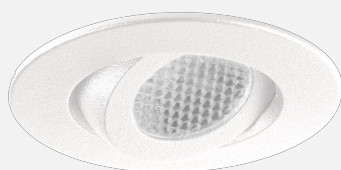

CRIO R ADJUSTABLE RECESSED

INDOOR / DOWNLIGHT

ambience

MAKING LIGHT WORK

PHYSICAL

Installation Method	Adjustable Recessed
Cutout Size (mm)	Ø40mm
Accessories	Without Accessory
IP Rating	IP40
Finish	Textured White, Anodized Aluminium, Textured Black, Custom
Rotate Angle	360°
Tilt Angle	30°

ELECTRICAL

Wattage	2W
Forward Current	500mA
Voltage	2.5-3V (Vf)
Dimming Control	All dimming types (driver to be ordered separately)

RoHS

OPTICAL

Optic	Lens
Distribution	Spot / Wide / Flood
CCT	2700K, 3000K, 4000K, 5000K, Blue, Green, Red
CRI	CRI90
System Lumen	53lm - 189lm
System Efficacy	Up to 95lm/W
Light Output Ratio	80
Lifetime (L70B50)	50,000hrs