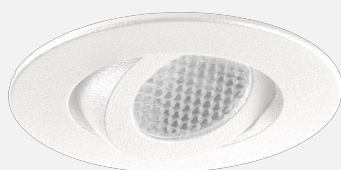

CRIO R ADJUSTABLE RECESSED

INDOOR / DOWNLIGHT

ambience

MAKING LIGHT WORK

PHYSICAL

Installation Method	Adjustable Recessed
Cutout Size (mm)	Ø40mm
Accessories	Without Accessory
IP Rating	IP40
Finish	Textured White, Anodized Aluminium, Textured Black, Custom
Rotate Angle	360°
Tilt Angle	30°

ELECTRICAL

Wattage	2W
Forward Current	500mA
Voltage	2.5-3V (Vf)
Dimming Control	All dimming types (driver to be ordered separately)

RoHS

O P T I C A L

Optic	Lens
Distribution	Spot / Wide / Flood
CCT	2700K, 3000K, 4000K, 5000K, Blue, Green, Red
CRI	CRI90
System Lumen	53lm - 189lm
System Efficacy	Up to 95lm/W
Light Output Ratio	80
Lifetime (L70B50)	50,000hrs