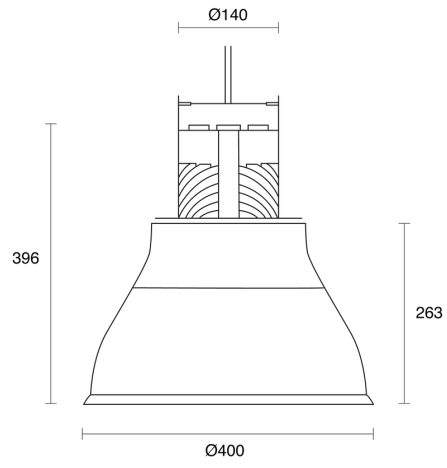

Soda Highbay Black