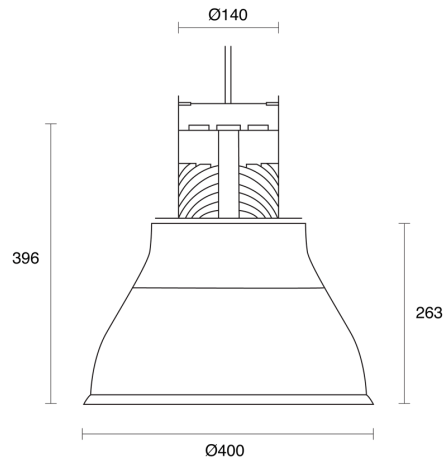

Soda Highbay Black