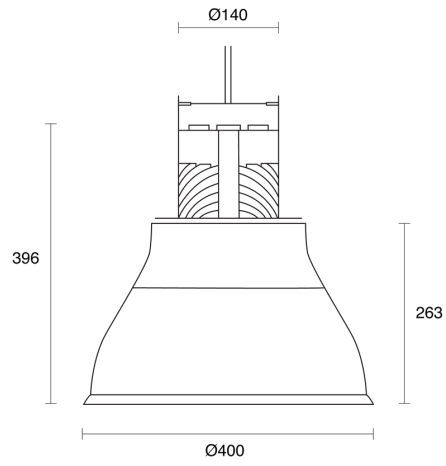

Soda Highbay Black