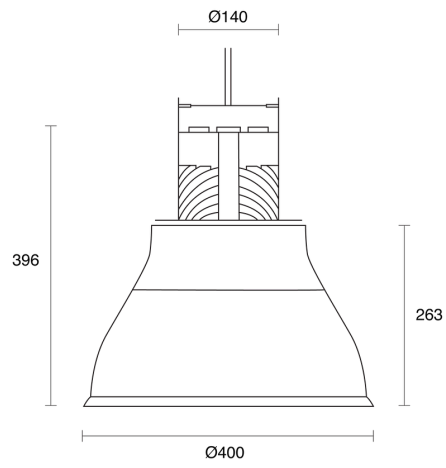

Soda Highbay Aluminium