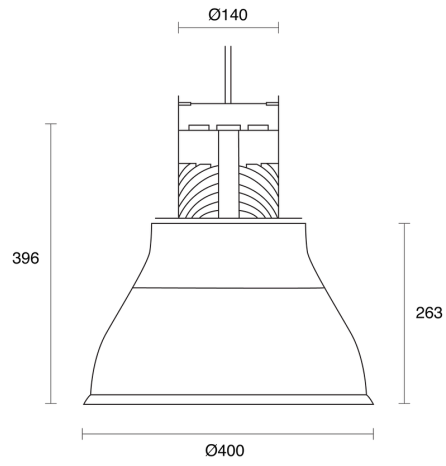

Soda Highbay Prismatic