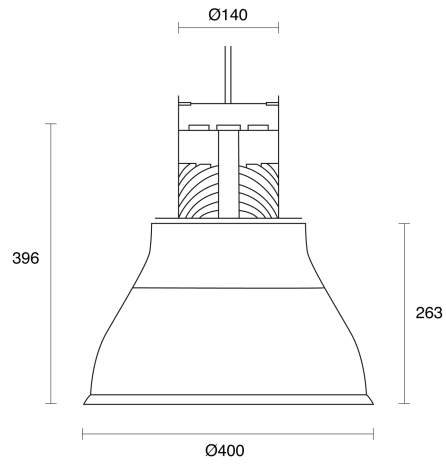

Soda Highbay Prismatic