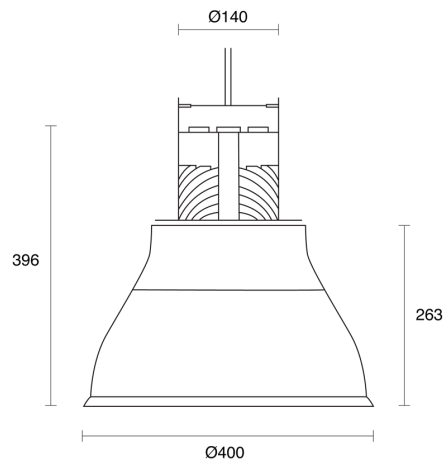

Soda Highbay Prismatic