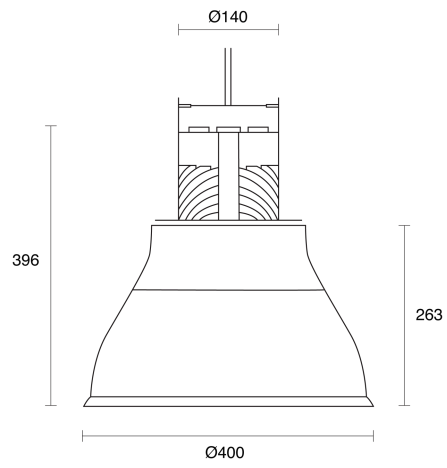

Soda Highbay Prismatic