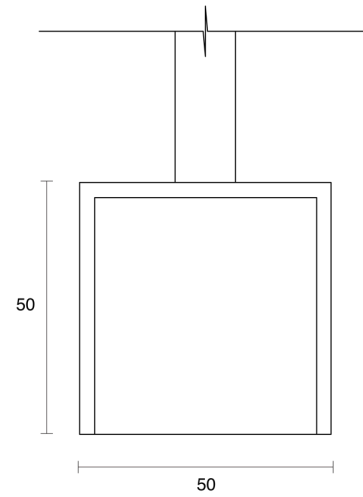

## PHYSICAL

Size	XS, M
Installation Method	Suspended
Accessories	Suspension 1200mm, Suspension 3000mm, Rod 1200mm, Rod 3000mm, Custom
IP Rating	IP20
Finish	Textured White, Textured Black, Solid Brass, Painted Brass, Customize

## ELECTRICAL

Wattage	5W/m, 10W/m, 14.5W/m, 19.2W/m, 20W/m, 22W/m, 25W/m, 29W/m, 40W/m
Voltage	24V
Dimming Control	All types (order separately)

RoHS

**O P T I C A L**

Optic	Opal, Smoked
Distribution	Flood 120°
CCT	1600K, 1800K, 2000K, 2200K, 2400K, 2700K, 3000K, 3500K, 4000K, 6500K, Amber, Blue, Cyan, Dim to Warm 1800K-3000K, Green, RGB, RGBW+1600K, RGBW+2700K, RGBW+3000K, RGBW+3500K, RGBW+4000K, RGBW+5000K, RGBW+6500K, Red, Tunable 1800K-3000K, Tunable 2700K-6500K
CRI	CRI80, CRI90
System Lumen	30lm - 1683lm
System Efficacy	Up to 61lm/W
Lifetime (L70B50)	50,000hrs

**IP20****A D D I T I O N A L**

LED Module	Boost 8mm, Boost 10mm, Boost Colour 10mm, Boost Dim to Warm 12mm, Boost RGB 10mm, Boost RGBW 12mm, Boost Tunable WH 10mm, Boost Ultra Warm 10mm
LED Driver	Remote
Warranty	5 Years
Add-Ons	Solid Brass is only available for lengths up to 3600mm

**Concerto XS**

**Concerto M**