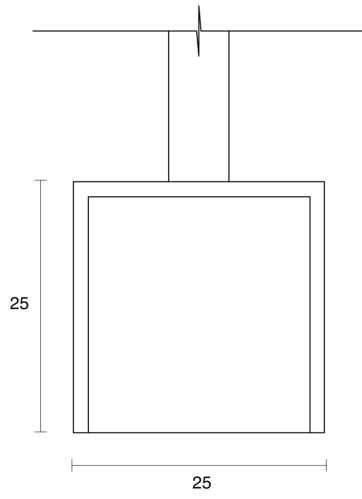

Concerto XS