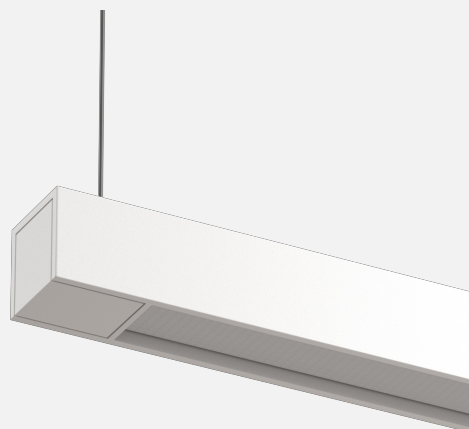

# CONCERTO SUSPENDED

CREATE | INDOOR / LINEAR

ambience

MAKING LIGHT WORK

## PHYSICAL

Size	XS, M
Installation Method	Suspended
Accessories	Suspension 1200mm, Suspension 3000mm, Rod 1200mm, Rod 3000mm, Custom
IP Rating	IP20
Finish	Textured White, Textured Black, Solid Brass, Painted Brass, Customize

**A D D I T I O N A L**

LED Module	Boost 8mm, Boost 10mm, Boost Colour 10mm, Boost Dim to Warm 12mm, Boost RGB 10mm, Boost RGBW 12mm, Boost Tunable WH 10mm, Boost Ultra Warm 10mm
LED Driver	Remote
Warranty	5 Years
Add-Ons	Solid Brass is only available for lengths up to 3600mm