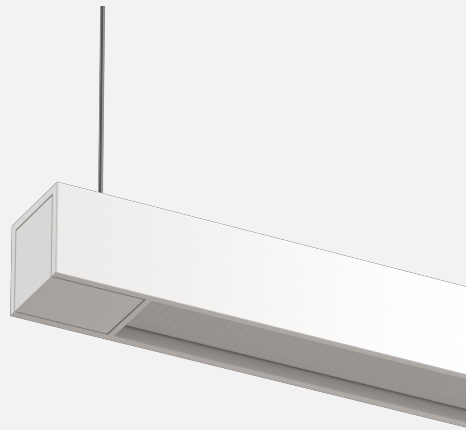

CONCERTO SUSPENDED

CREATE | INDOOR / LINEAR

ambience

MAKING LIGHT WORK

PHYSICAL

| | |
|---------------------|---|
| Size | XS, M |
| Installation Method | Suspended |
| Accessories | Suspension 1200mm, Suspension 3000mm, Rod 1200mm, Rod 3000mm, Custom |
| IP Rating | IP20 |
| Finish | Textured White, Textured Black, Solid Brass, Painted Brass, Customize |