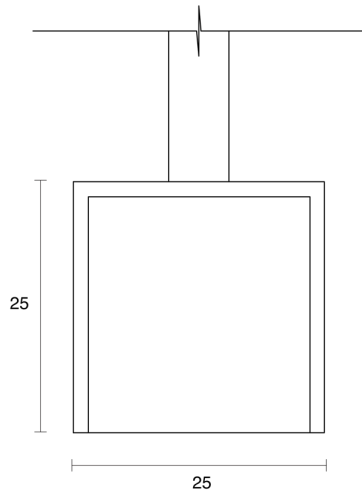

## PHYSICAL

Size	XS, M
Installation Method	Suspended
Accessories	Suspension 1200mm, Suspension 3000mm, Rod 1200mm, Rod 3000mm, Custom
IP Rating	IP20
Finish	Textured White, Textured Black, Solid Brass, Painted Brass, Customize

## ELECTRICAL

Wattage	5W/m, 10W/m, 14.5W/m, 19.2W/m, 20W/m, 22W/m, 25W/m, 29W/m, 40W/m
Voltage	24V
Dimming Control	All types (order separately)

RoHS

**O P T I C A L**

Optic	Opal, Smoked
Distribution	Flood 120°
CCT	1600K, 1800K, 2000K, 2200K, 2400K, 2700K, 3000K, 3500K, 4000K, 6500K, Amber, Blue, Cyan, Dim to Warm 1800K-3000K, Green, RGB, RGBW+1600K, RGBW+2700K, RGBW+3000K, RGBW+3500K, RGBW+4000K, RGBW+5000K, RGBW+6500K, Red, Tunable 1800K-3000K, Tunable 2700K-6500K
CRI	CRI80, CRI90
System Lumen	30lm - 1683lm
System Efficacy	Up to 61lm/W
Lifetime (L70B50)	50,000hrs

**IP20****A D D I T I O N A L**

LED Module	Boost 8mm, Boost 10mm, Boost Colour 10mm, Boost Dim to Warm 12mm, Boost RGB 10mm, Boost RGBW 12mm, Boost Tunable WH 10mm, Boost Ultra Warm 10mm
LED Driver	Remote
Warranty	5 Years
Add-Ons	Solid Brass is only available for lengths up to 3600mm

**Concerto XS**

**Concerto M**