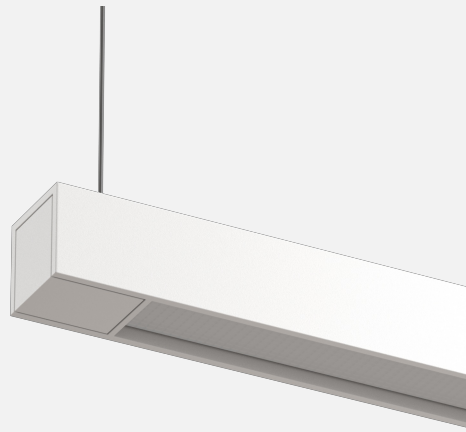

# CONCERTO SUSPENDED

CREATE | INDOOR / LINEAR

ambience

MAKING LIGHT WORK

## PHYSICAL

Size	XS, M
Installation Method	Suspended
Accessories	Suspension 1200mm, Suspension 3000mm, Rod 1200mm, Rod 3000mm, Custom
IP Rating	IP20
Finish	Textured White, Textured Black, Solid Brass, Painted Brass, Customize

**IP20****A D D I T I O N A L**

LED Module	Boost 8mm, Boost 10mm, Boost Colour 10mm, Boost Dim to Warm 12mm, Boost RGB 10mm, Boost RGBW 12mm, Boost Tunable WH 10mm, Boost Ultra Warm 10mm
LED Driver	Remote
Warranty	5 Years
Add-Ons	Solid Brass is only available for lengths up to 3600mm