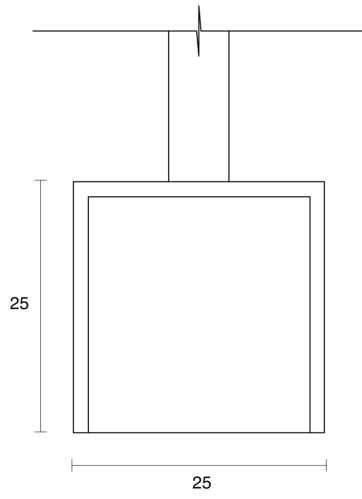

## PHYSICAL

Size	XS, M
Installation Method	Suspended
Accessories	Suspension 1200mm, Suspension 3000mm, Rod 1200mm, Rod 3000mm, Custom
IP Rating	IP20
Finish	Textured White, Textured Black, Solid Brass, Painted Brass, Customize

## ELECTRICAL

Wattage	5W/m, 10W/m, 14.5W/m, 19.2W/m, 20W/m, 22W/m, 25W/m, 29W/m, 40W/m
Voltage	24V
Dimming Control	All types (order separately)

RoHS

**O P T I C A L**

Optic	Opal, Smoked
Distribution	Flood 120°
CCT	1600K, 1800K, 2000K, 2200K, 2400K, 2700K, 3000K, 3500K, 4000K, 6500K, Amber, Blue, Cyan, Dim to Warm 1800K-3000K, Green, RGB, RGBW+1600K, RGBW+2700K, RGBW+3000K, RGBW+3500K, RGBW+4000K, RGBW+5000K, RGBW+6500K, Red, Tunable 1800K-3000K, Tunable 2700K-6500K
CRI	CRI80, CRI90
System Lumen	30lm - 1683lm
System Efficacy	Up to 61lm/W
Lifetime (L70B50)	50,000hrs

**IP20****A D D I T I O N A L**

LED Module	Boost 8mm, Boost 10mm, Boost Colour 10mm, Boost Dim to Warm 12mm, Boost RGB 10mm, Boost RGBW 12mm, Boost Tunable WH 10mm, Boost Ultra Warm 10mm
LED Driver	Remote
Warranty	5 Years
Add-Ons	Solid Brass is only available for lengths up to 3600mm

**Concerto XS**

**Concerto M**