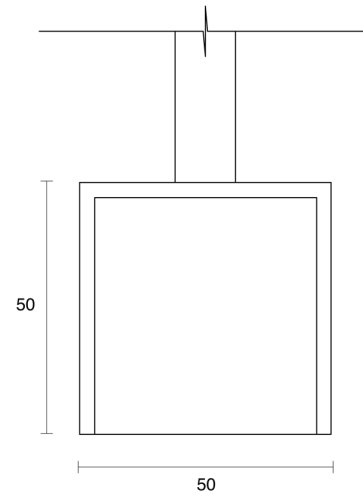

## PHYSICAL

Size	XS, M
Installation Method	Suspended
Accessories	Suspension 1200mm, Suspension 3000mm, Rod 1200mm, Rod 3000mm, Custom
IP Rating	IP20
Finish	Textured White, Textured Black, Solid Brass, Painted Brass, Customize

## ELECTRICAL

Wattage	5W/m, 10W/m, 14.5W/m, 19.2W/m, 20W/m, 22W/m, 25W/m, 29W/m, 40W/m
Voltage	24V
Dimming Control	All types (order separately)

RoHS

**O P T I C A L**

Optic	Opal, Smoked
Distribution	Flood 120°
CCT	1600K, 1800K, 2000K, 2200K, 2400K, 2700K, 3000K, 3500K, 4000K, 6500K, Amber, Blue, Cyan, Dim to Warm 1800K-3000K, Green, RGB, RGBW+1600K, RGBW+2700K, RGBW+3000K, RGBW+3500K, RGBW+4000K, RGBW+5000K, RGBW+6500K, Red, Tunable 1800K-3000K, Tunable 2700K-6500K
CRI	CRI80, CRI90
System Lumen	30lm - 1683lm
System Efficacy	Up to 61lm/W
Lifetime (L70B50)	50,000hrs

**IP20****A D D I T I O N A L**

LED Module	Boost 8mm, Boost 10mm, Boost Colour 10mm, Boost Dim to Warm 12mm, Boost RGB 10mm, Boost RGBW 12mm, Boost Tunable WH 10mm, Boost Ultra Warm 10mm
LED Driver	Remote
Warranty	5 Years
Add-Ons	Solid Brass is only available for lengths up to 3600mm

**Concerto XS**

**Concerto M**