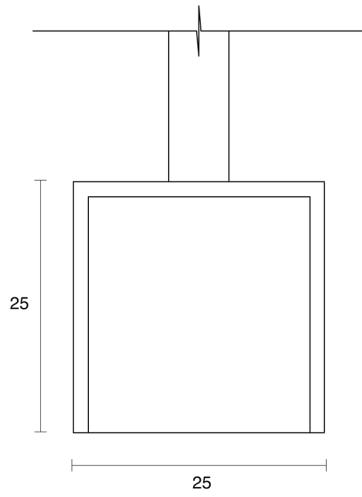

Concerto XS