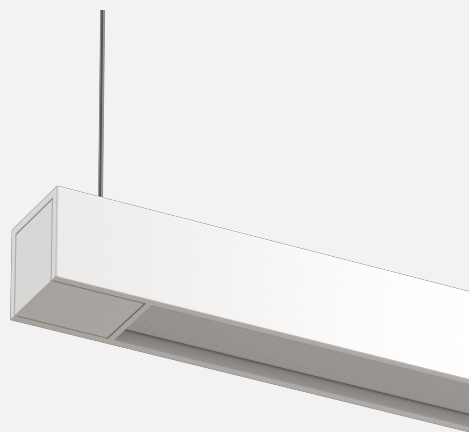

# CONCERTO SUSPENDED

CREATE | INDOOR / LINEAR

ambience

MAKING LIGHT WORK

## PHYSICAL

Size	XS, M
Installation Method	Suspended
Accessories	Suspension 1200mm, Suspension 3000mm, Rod 1200mm, Rod 3000mm, Custom
IP Rating	IP20
Finish	Textured White, Textured Black, Solid Brass, Painted Brass, Customize

**IP20****A D D I T I O N A L**

LED Module	Boost 8mm, Boost 10mm, Boost Colour 10mm, Boost Dim to Warm 12mm, Boost RGB 10mm, Boost RGBW 12mm, Boost Tunable WH 10mm, Boost Ultra Warm 10mm
LED Driver	Remote
Warranty	5 Years
Add-Ons	Solid Brass is only available for lengths up to 3600mm