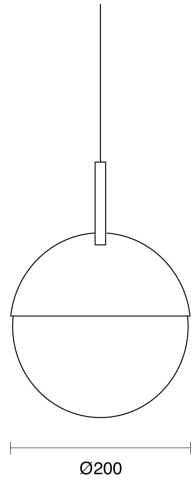

PERENE HALF FLEX SUSPENDED

CREATE / PENDANT

ambience

MAKING LIGHT WORK

PHYSICAL

Size	XS, S, M
Installation Method	Flex Suspended 1M Black Cloth, Flex Suspended 1M Clear, Flex Suspended 1M White Cloth
Accessories	Flex Recessed Canopy, Flex Surface Canopy
IP Rating	IP20
Finish	Textured White, Painted Brass, Textured Black, Chrome, Custom

LED Module E27 (To be ordered separately)

Perene Half XS

Perene Half S

Perene Half M