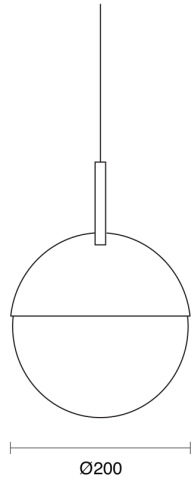

PERENE HALF FLEX SUSPENDED

CREATE | INDOOR / PENDANT

ambience

MAKING LIGHT WORK

PHYSICAL

Size	XS, S, M
Installation Method	Flex Suspended 1M Black Cloth, Flex Suspended 1M Clear, Flex Suspended 1M White Cloth
Accessories	Flex Recessed Canopy, Flex Surface Canopy
IP Rating	IP20
Finish	Textured White, Painted Brass, Textured Black, Chrome, Custom

LED Module E27 (To be ordered separately)

Perene Half XS

Perene Half S

Perene Half M