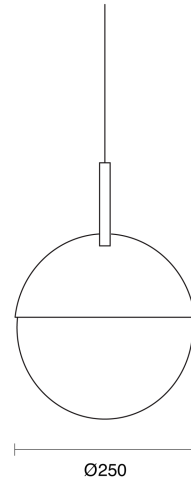

PERENE HALF FLEX SUSPENDED

CREATE / PENDANT

ambience

MAKING LIGHT WORK

PHYSICAL

Size	XS, S, M
Installation Method	Flex Suspended 1M Black Cloth, Flex Suspended 1M Clear, Flex Suspended 1M White Cloth
Accessories	Flex Recessed Canopy, Flex Surface Canopy
IP Rating	IP20
Finish	Textured White, Painted Brass, Textured Black, Chrome, Custom

LED Module E27 (To be ordered separately)

Perene Half XS

Perene Half S

Perene Half M