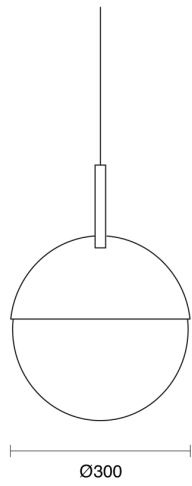

PERENE HALF FLEX SUSPENDED

CREATE | INDOOR / PENDANT

ambience

MAKING LIGHT WORK

PHYSICAL

Size	XS, S, M
Installation Method	Flex Suspended 1M Black Cloth, Flex Suspended 1M Clear, Flex Suspended 1M White Cloth
Accessories	Flex Recessed Canopy, Flex Surface Canopy
IP Rating	IP20
Finish	Textured White, Painted Brass, Textured Black, Chrome, Custom

LED Module E27 (To be ordered separately)

Perene Half XS

Perene Half S

Perene Half M