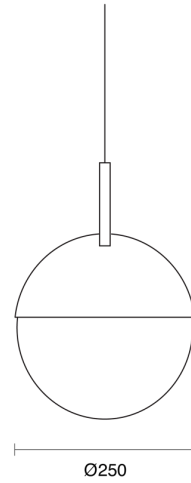

PERENE HALF FLEX SUSPENDED

CREATE | INDOOR / PENDANT

ambience

MAKING LIGHT WORK

PHYSICAL

Size	XS, S, M
Installation Method	Flex Suspended 1M Black Cloth, Flex Suspended 1M Clear, Flex Suspended 1M White Cloth
Accessories	Flex Recessed Canopy, Flex Surface Canopy
IP Rating	IP20
Finish	Textured White, Painted Brass, Textured Black, Chrome, Custom

LED Module E27 (To be ordered separately)

Perene Half XS

Perene Half S

Perene Half M