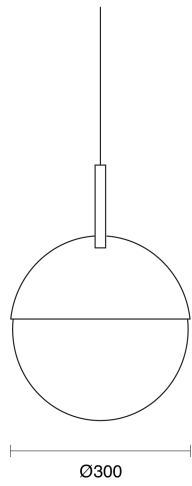

PERENE HALF FLEX SUSPENDED

CREATE / PENDANT

ambience

MAKING LIGHT WORK

PHYSICAL

Size	XS, S, M
Installation Method	Flex Suspended 1M Black Cloth, Flex Suspended 1M Clear, Flex Suspended 1M White Cloth
Accessories	Flex Recessed Canopy, Flex Surface Canopy
IP Rating	IP20
Finish	Textured White, Painted Brass, Textured Black, Chrome, Custom

LED Module E27 (To be ordered separately)

Perene Half XS

Perene Half S

Perene Half M