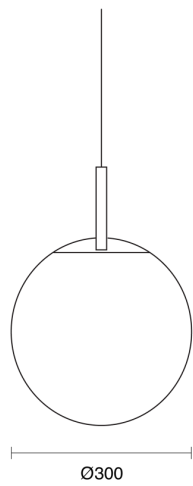

PERENE FULL FLEX SUSPENDED

CREATE | INDOOR / PENDANT

ambience

MAKING LIGHT WORK

PHYSICAL

Size	XS, S, M
Installation Method	Flex Suspended 1M Black Cloth, Flex Suspended 1M Clear, Flex Suspended 1M White Cloth
Accessories	Flex Recessed Canopy, Flex Surface Canopy
IP Rating	IP20
Finish	Textured White, Painted Brass, Textured Black, Chrome, Custom

LED Module E27 (To be ordered separately)

Perene Full XS

Perene Full S

Perene Full M