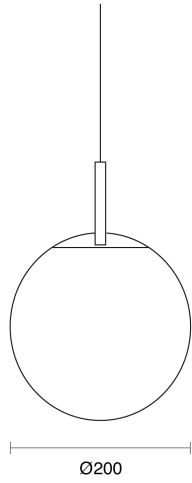

Perene Full S

Perene Full M