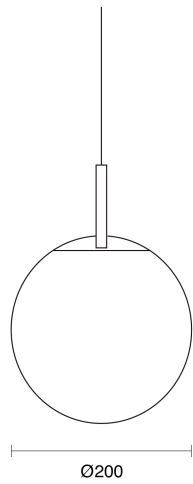

## PHYSICAL

Size	XS, S, M
Installation Method	Flex Suspended 1M Black Cloth, Flex Suspended 1M Clear, Flex Suspended 1M White Cloth
Accessories	Flex Recessed Canopy, Flex Surface Canopy
IP Rating	IP20
Finish	Textured White, Painted Brass, Textured Black, Chrome, Custom

LED Module E27 (To be ordered separately)

**Perene Full XS**

**Perene Full S**

**Perene Full M**