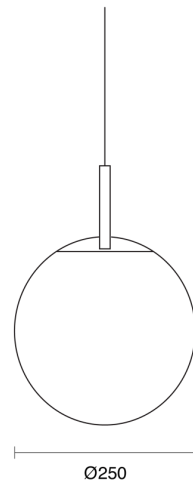

PERENE FULL FLEX SUSPENDED

CREATE | INDOOR / PENDANT

ambience

MAKING LIGHT WORK

PHYSICAL

Size	XS, S, M
Installation Method	Flex Suspended 1M Black Cloth, Flex Suspended 1M Clear, Flex Suspended 1M White Cloth
Accessories	Flex Recessed Canopy, Flex Surface Canopy
IP Rating	IP20
Finish	Textured White, Painted Brass, Textured Black, Chrome, Custom

LED Module E27 (To be ordered separately)

Perene Full XS

Perene Full S

Perene Full M