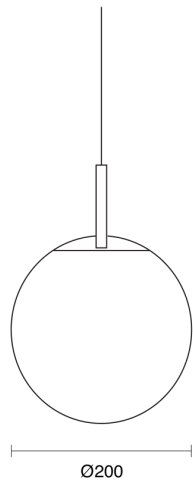

PERENE FULL FLEX SUSPENDED

CREATE | INDOOR / PENDANT

ambience

MAKING LIGHT WORK

PHYSICAL

Size	XS, S, M
Installation Method	Flex Suspended 1M Black Cloth, Flex Suspended 1M Clear, Flex Suspended 1M White Cloth
Accessories	Flex Recessed Canopy, Flex Surface Canopy
IP Rating	IP20
Finish	Textured White, Painted Brass, Textured Black, Chrome, Custom

LED Module E27 (To be ordered separately)

Perene Full XS

Perene Full S

Perene Full M