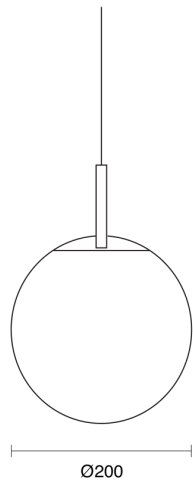

Perene Full S

Perene Full M