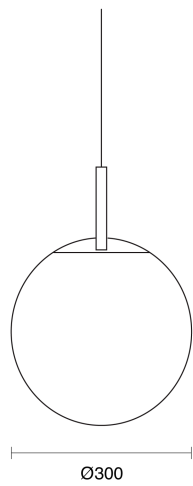

## PHYSICAL

Size	XS, S, M
Installation Method	Flex Suspended 1M Black Cloth, Flex Suspended 1M Clear, Flex Suspended 1M White Cloth
Accessories	Flex Recessed Canopy, Flex Surface Canopy
IP Rating	IP20
Finish	Textured White, Painted Brass, Textured Black, Chrome, Custom

LED Module E27 (To be ordered separately)

**Perene Full XS**

**Perene Full S**

**Perene Full M**