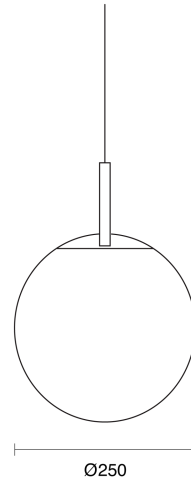

Perene Full S