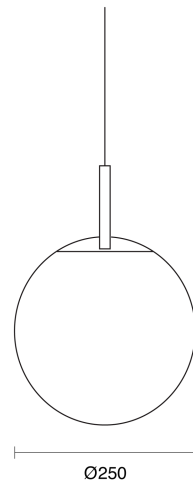

## PHYSICAL

Size	XS, S, M
Installation Method	Flex Suspended 1M Black Cloth, Flex Suspended 1M Clear, Flex Suspended 1M White Cloth
Accessories	Flex Recessed Canopy, Flex Surface Canopy
IP Rating	IP20
Finish	Textured White, Painted Brass, Textured Black, Chrome, Custom

LED Module E27 (To be ordered separately)

**Perene Full XS**

**Perene Full S**

**Perene Full M**