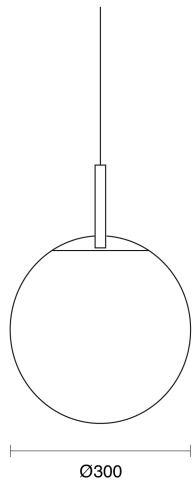

## PHYSICAL

Size	XS, S, M
Installation Method	Flex Suspended 1M Black Cloth, Flex Suspended 1M Clear, Flex Suspended 1M White Cloth
Accessories	Flex Recessed Canopy, Flex Surface Canopy
IP Rating	IP20
Finish	Textured White, Painted Brass, Textured Black, Chrome, Custom

## A D D I T I O N A L

LED Module E27 (To be ordered separately)

**Perene Full XS**

**Perene Full S**

**Perene Full M**