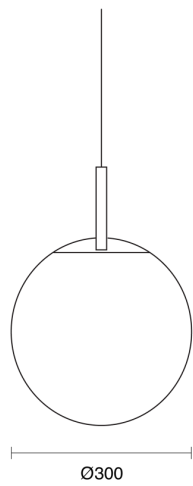

Perene Full XS

Perene Full M