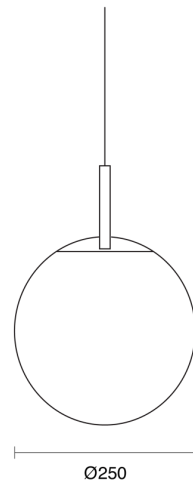

Perene Full S