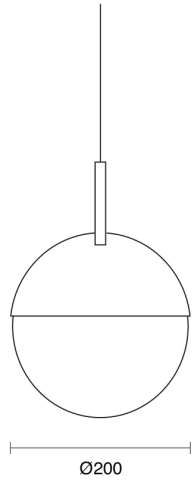

PERENE HALF ROD SUSPENDED

CREATE | INDOOR / PENDANT

ambience

MAKING LIGHT WORK

PHYSICAL

Size	XS, S, M
Installation Method	Rod Suspended 1M
Accessories	Rod Recessed Canopy, Rod Surface Canopy
IP Rating	IP20
Finish	Textured White, Painted Brass, Textured Black, Chrome, Custom

LED Module E27 (To be ordered separately)

Perene Half XS

Perene Half S

Perene Half M