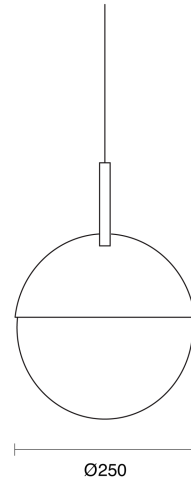

## PHYSICAL

Size	XS, S, M
Installation Method	Rod Suspended 1M
Accessories	Rod Recessed Canopy, Rod Surface Canopy
IP Rating	IP20
Finish	Textured White, Painted Brass, Textured Black, Chrome, Custom

## A D D I T I O N A L

LED Module E27 (To be ordered separately)

**Perene Half XS**

**Perene Half S**

**Perene Half M**