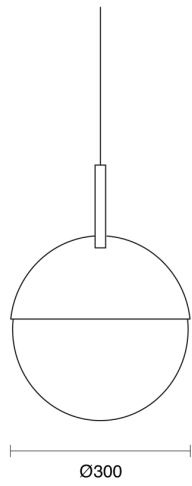

PERENE HALF ROD SUSPENDED

CREATE | INDOOR / PENDANT

ambience

MAKING LIGHT WORK

PHYSICAL

Size	XS, S, M
Installation Method	Rod Suspended 1M
Accessories	Rod Recessed Canopy, Rod Surface Canopy
IP Rating	IP20
Finish	Textured White, Painted Brass, Textured Black, Chrome, Custom

LED Module E27 (To be ordered separately)

Perene Half XS

Perene Half S

Perene Half M