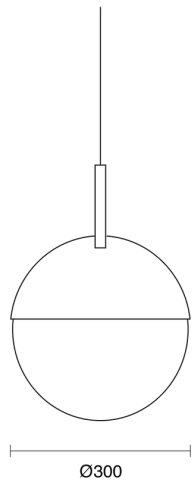

PERENE HALF ROD SUSPENDED

CREATE | INDOOR / PENDANT

ambience

MAKING LIGHT WORK

PHYSICAL

Size	XS, S, M
Installation Method	Rod Suspended 1M
Accessories	Rod Recessed Canopy, Rod Surface Canopy
IP Rating	IP20
Finish	Textured White, Painted Brass, Textured Black, Chrome, Custom

LED Module E27 (To be ordered separately)

Perene Half XS

Perene Half S

Perene Half M