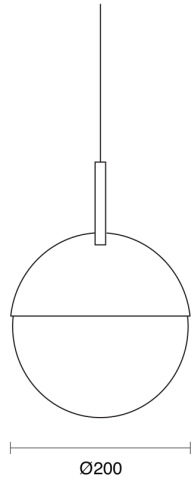

PERENE HALF ROD SUSPENDED

CREATE | INDOOR / PENDANT

ambience

MAKING LIGHT WORK

PHYSICAL

Size	XS, S, M
Installation Method	Rod Suspended 1M
Accessories	Rod Recessed Canopy, Rod Surface Canopy
IP Rating	IP20
Finish	Textured White, Painted Brass, Textured Black, Chrome, Custom

LED Module E27 (To be ordered separately)

Perene Half XS

Perene Half S

Perene Half M