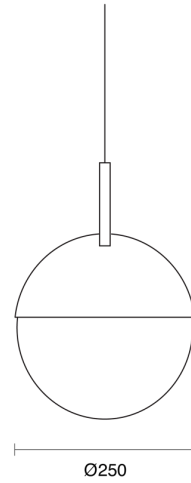

PERENE HALF ROD SUSPENDED

CREATE | INDOOR / PENDANT

ambience

MAKING LIGHT WORK

PHYSICAL

Size	XS, S, M
Installation Method	Rod Suspended 1M
Accessories	Rod Recessed Canopy, Rod Surface Canopy
IP Rating	IP20
Finish	Textured White, Painted Brass, Textured Black, Chrome, Custom

LED Module E27 (To be ordered separately)

Perene Half XS

Perene Half S

Perene Half M