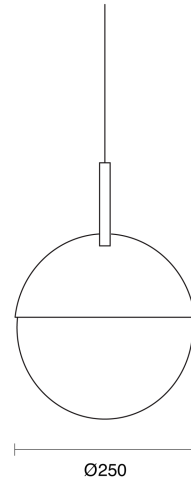

Perene Half S