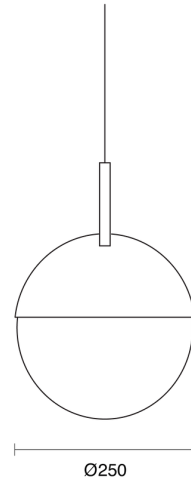

PERENE HALF ROD SUSPENDED

CREATE | INDOOR / PENDANT

ambience

MAKING LIGHT WORK

PHYSICAL

Size	XS, S, M
Installation Method	Rod Suspended 1M
Accessories	Rod Recessed Canopy, Rod Surface Canopy
IP Rating	IP20
Finish	Textured White, Painted Brass, Textured Black, Chrome, Custom

LED Module E27 (To be ordered separately)

Perene Half XS

Perene Half S

Perene Half M