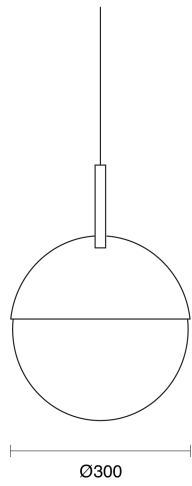

## PHYSICAL

Size	XS, S, M
Installation Method	Rod Suspended 1M
Accessories	Rod Recessed Canopy, Rod Surface Canopy
IP Rating	IP20
Finish	Textured White, Painted Brass, Textured Black, Chrome, Custom

## A D D I T I O N A L

LED Module E27 (To be ordered separately)

**Perene Half XS**

**Perene Half S**

**Perene Half M**