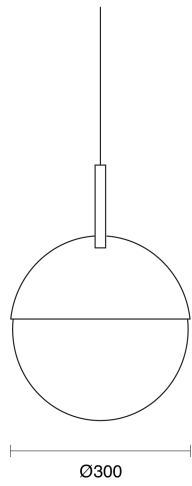

Perene Half XS

Perene Half M