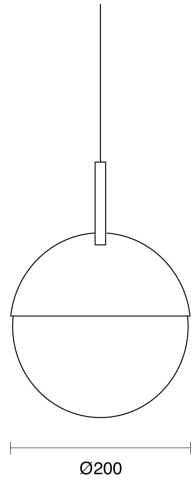

Perene Half S

Perene Half M