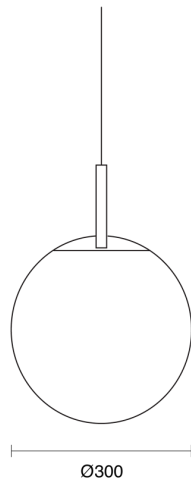

PERENE FULL ROD SUSPENDED

CREATE | INDOOR / PENDANT

ambience

MAKING LIGHT WORK

PHYSICAL

Size	XS, S, M
Installation Method	Rod Suspended 1M
Accessories	Rod Recessed Canopy, Rod Surface Canopy
IP Rating	IP20
Finish	Textured White, Painted Brass, Textured Black, Chrome, Custom

LED Module E27 (To be ordered separately)

Perene Full XS

Perene Full S

Perene Full M