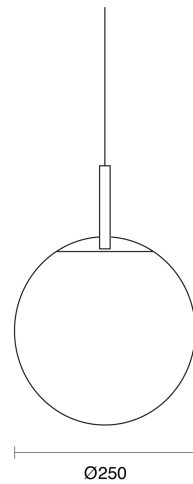

Perene Full S