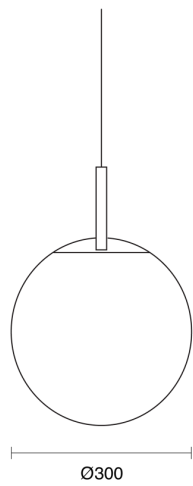

PERENE FULL ROD SUSPENDED

CREATE | INDOOR / PENDANT

ambience

MAKING LIGHT WORK

PHYSICAL

Size	XS, S, M
Installation Method	Rod Suspended 1M
Accessories	Rod Recessed Canopy, Rod Surface Canopy
IP Rating	IP20
Finish	Textured White, Painted Brass, Textured Black, Chrome, Custom

LED Module E27 (To be ordered separately)

Perene Full XS

Perene Full S

Perene Full M