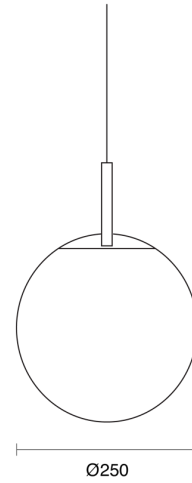

Perene Full S