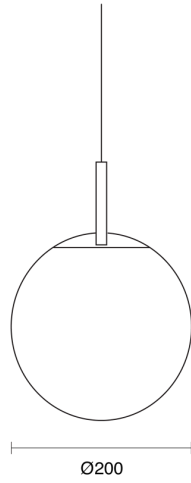

Perene Full S

Perene Full M