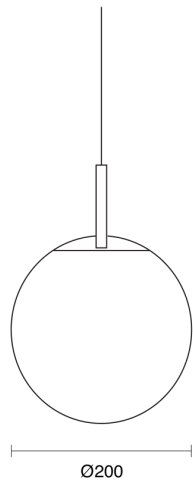

PERENE FULL ROD SUSPENDED

CREATE | INDOOR / PENDANT

ambience

MAKING LIGHT WORK

PHYSICAL

Size	XS, S, M
Installation Method	Rod Suspended 1M
Accessories	Rod Recessed Canopy, Rod Surface Canopy
IP Rating	IP20
Finish	Textured White, Painted Brass, Textured Black, Chrome, Custom

LED Module E27 (To be ordered separately)

Perene Full XS

Perene Full S

Perene Full M