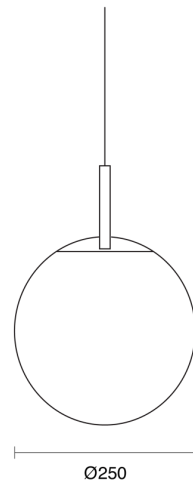

PERENE FULL ROD SUSPENDED

CREATE | INDOOR / PENDANT

ambience

MAKING LIGHT WORK

PHYSICAL

Size	XS, S, M
Installation Method	Rod Suspended 1M
Accessories	Rod Recessed Canopy, Rod Surface Canopy
IP Rating	IP20
Finish	Textured White, Painted Brass, Textured Black, Chrome, Custom

LED Module E27 (To be ordered separately)

Perene Full XS

Perene Full S

Perene Full M