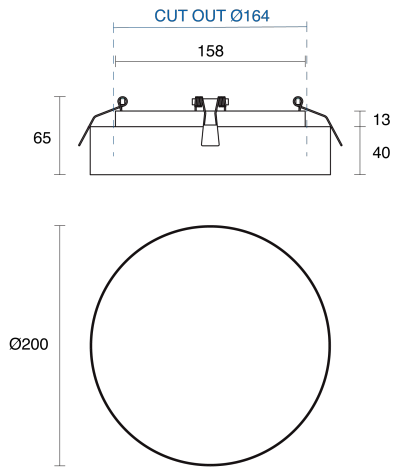

## PHYSICAL

Size	S
Installation Method	Semi-Recessed
Cutout Size (mm)	Ø164mm
Accessories	Without Accessory
IP Rating	IP20
Finish	Textured White, Textured Black, Custom

## ELECTRICAL

Wattage	28W
Forward Current	700mA
Voltage	240V
Dimming Control	DALI Dimmable, Non-Dimmable

RoHS

**O P T I C A L**

Optic	Diffuser
Distribution	Flood 109°
CCT	3000K, 4000K
CRI	CRI80
System Lumen	1940lm - 2120lm
System Efficacy	Up to 76lm/W
Light Output Ratio	80
Lifetime (L70B50)	50000hrs