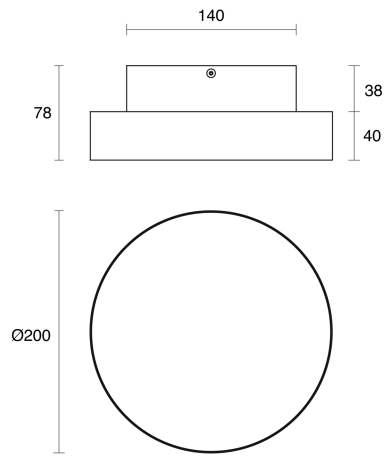

## PHYSICAL

Size	S
Installation Method	Fixed Surface Mounted
Accessories	Without Accessory
IP Rating	IP20
Finish	Textured White, Textured Black, Custom

## ELECTRICAL

Wattage	28W
Forward Current	700mA
Voltage	240V
Dimming Control	DALI Dimmable, Non-Dimmable

RoHS

**O P T I C A L**

Optic	Diffuser
Distribution	Flood 109°
CCT	3000K, 4000K
CRI	CRI80
System Lumen	1940lm - 2120lm
System Efficacy	Up to 76lm/W
Light Output Ratio	80
Lifetime (L70B50)	50000hrs