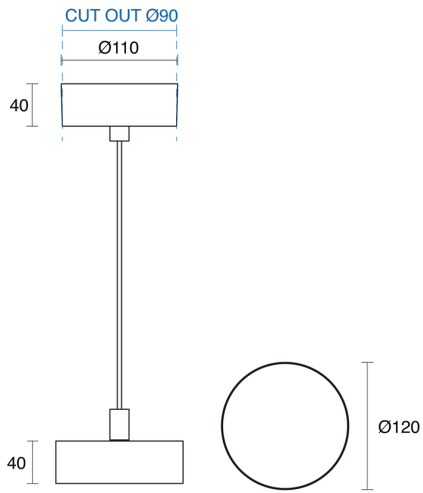

Abaco XS

Abaco S

Abaco M

Abaco L