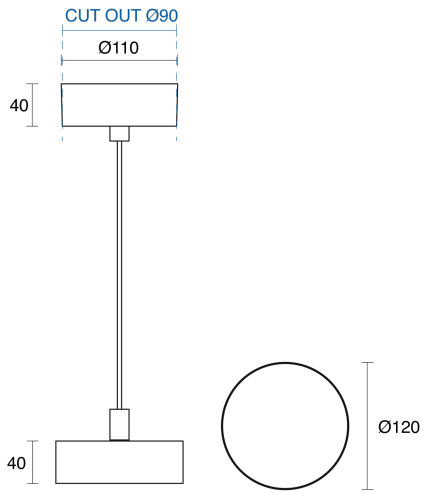

Abaco XS

Abaco S

Abaco M

Abaco L