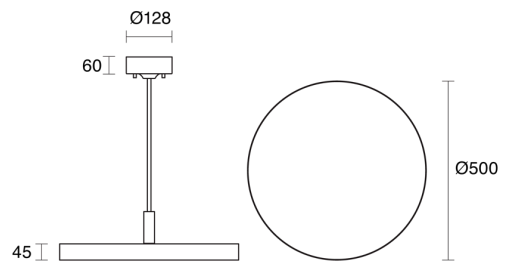

Abaco XS

Abaco S

Abaco M

Abaco L