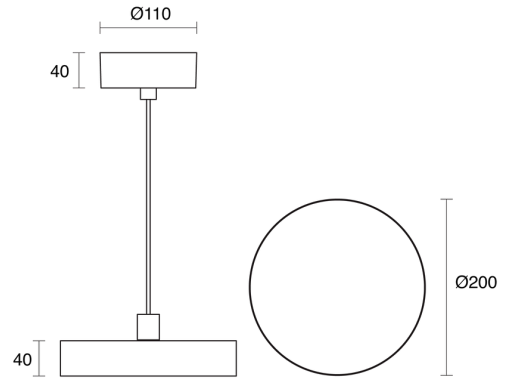

Abaco XS

Abaco S

Abaco M

Abaco L