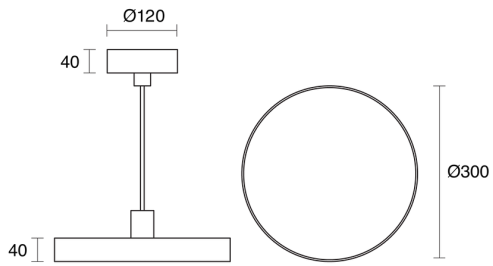

Abaco XS

Abaco S

Abaco M

Abaco L