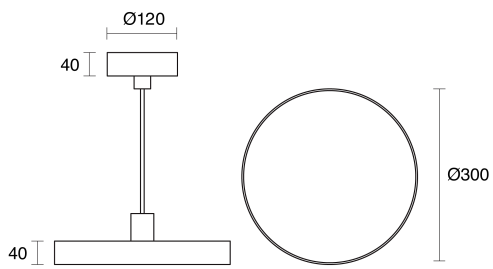

Abaco XS

Abaco S

Abaco M

Abaco L