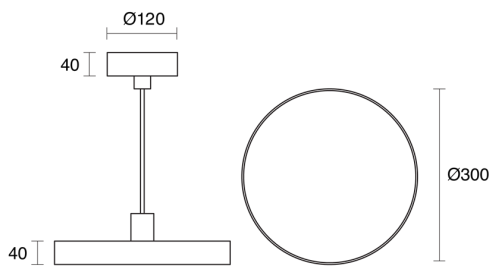

Abaco XS

Abaco S

Abaco M

Abaco L