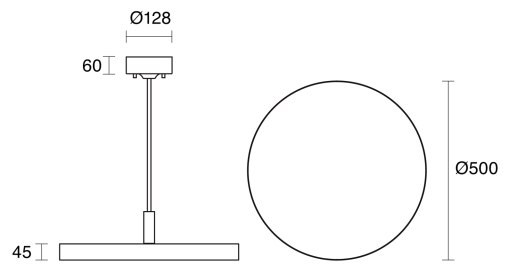

Abaco XS

Abaco S

Abaco M

Abaco L