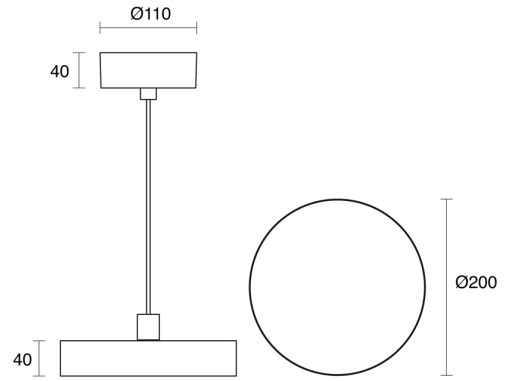

Abaco XS

Abaco S

Abaco M

Abaco L