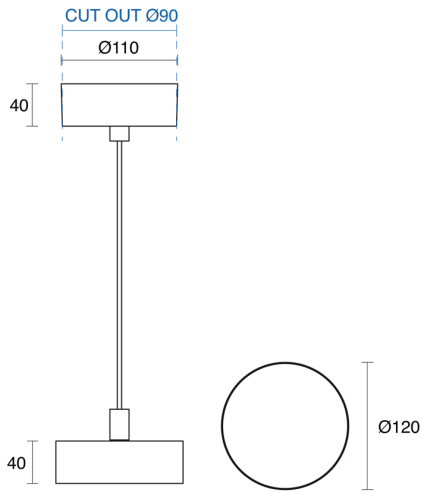

Abaco XS

Abaco S

Abaco M

Abaco L