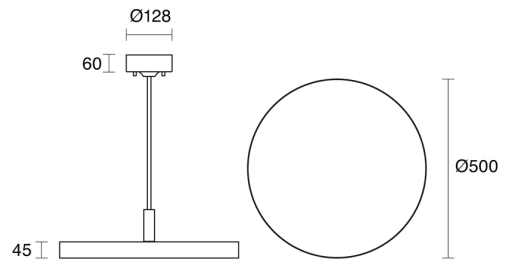

Abaco XS

Abaco S

Abaco M

Abaco L