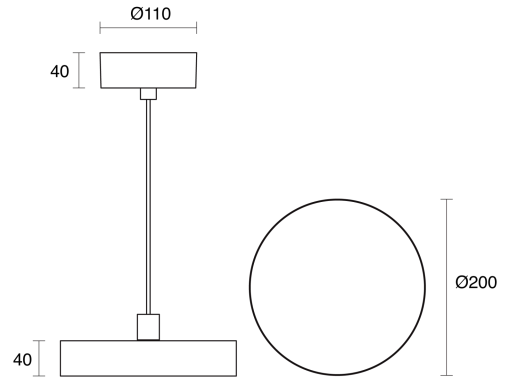

Abaco XS

Abaco S

Abaco M

Abaco L