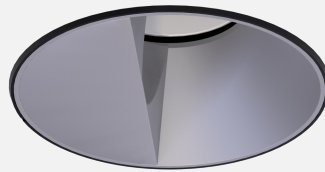

OLIO WALL WASHER TRIMLESS FIXED RECESSED

CREATE | INDOOR / DOWNLIGHT

ambience

MAKING LIGHT WORK

PHYSICAL

Size	M
Installation Method	Fixed Recessed
Cutout Size (mm)	Ø108mm
Accessories	Without Accessory
IP Rating	IP20
Finish	Textured Black, Textured White
Anti-Glare Ring Finish	Textured Black, Textured White
Secondary Reflector Finish	Matt

ELECTRICAL

Wattage	15W, 21W
Forward Current	350mA, 500mA
Voltage	240V
Dimming Control	1-10V Dimmable, DALI Dimmable, Phase-Cut Dimmable

RoHS

IP20

O P T I C A L

Optic	Reflector
Distribution	Asymmetric
CCT	2700K, 3000K, 4000K
CRI	CRI90
System Lumen	500lm - 675lm
System Efficacy	Up to 33lm/W
Light Output Ratio	85
Lifetime (L70B50)	50,000hrs

A D D I T I O N A L

LED Module	Citizen
LED Driver	Remote
Warranty	5 Years

Olio M Wall Washer Trimless