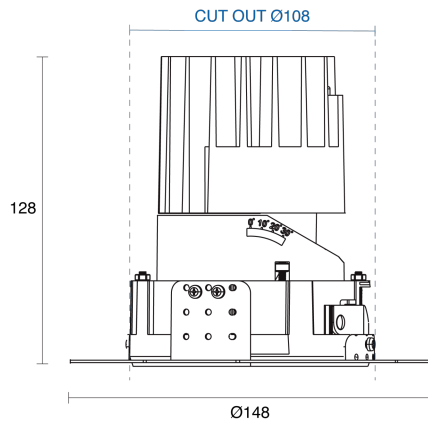

Olio M Wall Washer Trimless