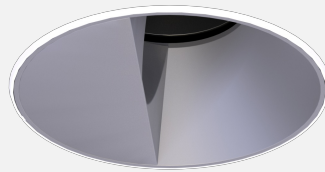

OLIO WALL WASHER TRIMLESS FIXED RECESSED

CREATE / DOWNLIGHT

ambience

MAKING LIGHT WORK

PHYSICAL

Size	M
Installation Method	Fixed Recessed
Cutout Size (mm)	Ø108mm
Accessories	Without Accessory
IP Rating	IP20
Finish	Textured Black, Textured White
Anti-Glare Ring Finish	Textured Black
Secondary Reflector Finish	Matt

ELECTRICAL

Wattage	15W, 21W
Forward Current	350mA, 500mA
Voltage	240V
Dimming Control	1-10V Dimmable, DALI Dimmable, Phase-Cut Dimmable

RoHS

IP20

O P T I C A L

Optic	Reflector
Distribution	Asymmetric
CCT	2700K, 3000K, 4000K
CRI	CRI90
System Lumen	500lm - 675lm
System Efficacy	Up to 33lm/W
Light Output Ratio	85
Lifetime (L70B50)	50,000hrs

A D D I T I O N A L

LED Module	Citizen
LED Driver	Remote
Warranty	5 Years

Olio M Wall Washer Trimless