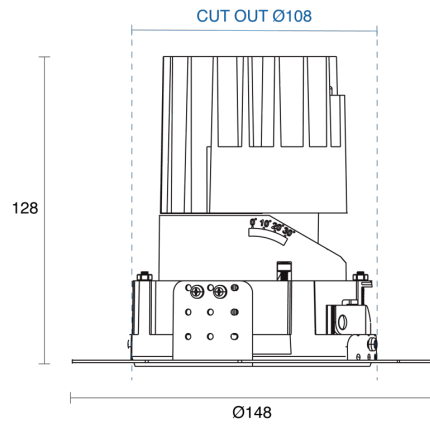

Olio M Wall Washer Trimless