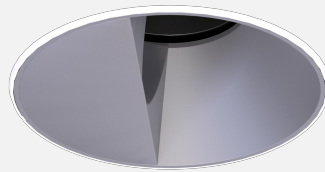

OLIO WALL WASHER TRIMLESS FIXED RECESSED

CREATE | INDOOR / DOWNLIGHT

ambience

MAKING LIGHT WORK

PHYSICAL

Size	M
Installation Method	Fixed Recessed
Cutout Size (mm)	Ø108mm
Accessories	Without Accessory
IP Rating	IP20
Finish	Textured Black, Textured White
Anti-Glare Ring Finish	Textured Black
Secondary Reflector Finish	Matt

ELECTRICAL

Wattage	15W, 21W
Forward Current	350mA, 500mA
Voltage	240V
Dimming Control	1-10V Dimmable, DALI Dimmable, Phase-Cut Dimmable

RoHS

IP20

O P T I C A L

Optic	Reflector
Distribution	Asymmetric
CCT	2700K, 3000K, 4000K
CRI	CRI90
System Lumen	500lm - 675lm
System Efficacy	Up to 33lm/W
Light Output Ratio	85
Lifetime (L70B50)	50,000hrs

A D D I T I O N A L

LED Module	Citizen
LED Driver	Remote
Warranty	5 Years

Olio M Wall Washer Trimless