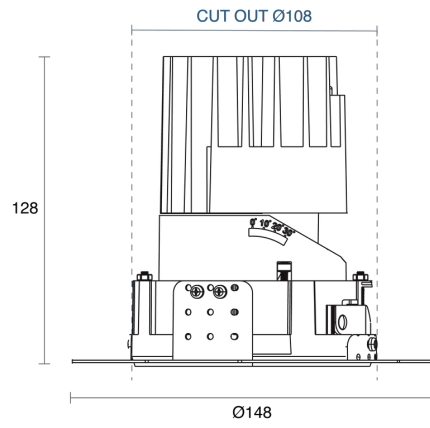

Olio M Wall Washer Trimless