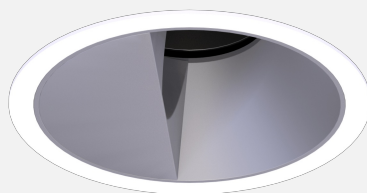

OLIO WALL WASHER FIXED RECESSED

CREATE | INDOOR / DOWNLIGHT

ambience

MAKING LIGHT WORK

PHYSICAL

Size	M
Installation Method	Fixed Recessed
Cutout Size (mm)	Ø100mm
Accessories	Without Accessory
IP Rating	IP20
Finish	Textured Black, Textured White
Anti-Glare Ring Finish	Textured Black
Secondary Reflector Finish	Matt

ELECTRICAL

Wattage	15W, 21W
Forward Current	350mA, 500mA
Voltage	240V
Dimming Control	1-10V Dimmable, DALI Dimmable, Phase-Cut Dimmable

RoHS

IP20

O P T I C A L

Optic	Reflector
Distribution	Asymmetric
CCT	2700K, 3000K, 4000K
CRI	CRI90
System Lumen	500lm - 675lm
System Efficacy	Up to 33lm/W
Light Output Ratio	85
Lifetime (L70B50)	50,000hrs

A D D I T I O N A L

LED Module	Citizen
LED Driver	Remote
Warranty	5 Years

Olio M Wall Washer