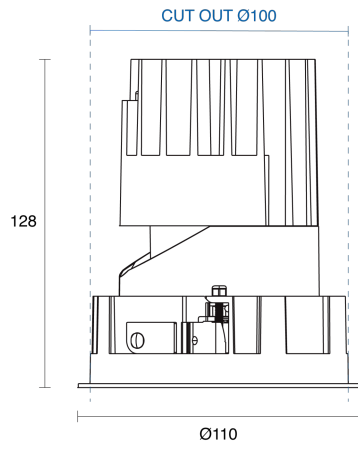

Olio M Wall Washer