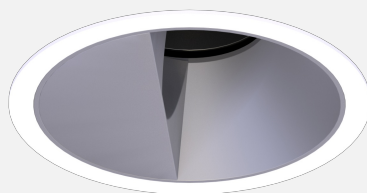

OLIO WALL WASHER FIXED RECESSED

CREATE / DOWNLIGHT

ambience

MAKING LIGHT WORK

PHYSICAL

Size	M
Installation Method	Fixed Recessed
Cutout Size (mm)	Ø100mm
Accessories	Without Accessory
IP Rating	IP20
Finish	Textured Black, Textured White
Anti-Glare Ring Finish	Textured Black
Secondary Reflector Finish	Matt

ELECTRICAL

Wattage	15W, 21W
Forward Current	350mA, 500mA
Voltage	240V
Dimming Control	1-10V Dimmable, DALI Dimmable, Phase-Cut Dimmable

RoHS

IP20

O P T I C A L

Optic	Reflector
Distribution	Asymmetric
CCT	2700K, 3000K, 4000K
CRI	CRI90
System Lumen	500lm - 675lm
System Efficacy	Up to 33lm/W
Light Output Ratio	85
Lifetime (L70B50)	50,000hrs

A D D I T I O N A L

LED Module	Citizen
LED Driver	Remote
Warranty	5 Years

Olio M Wall Washer