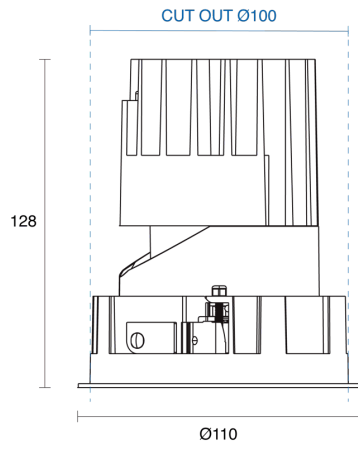

Olio M Wall Washer