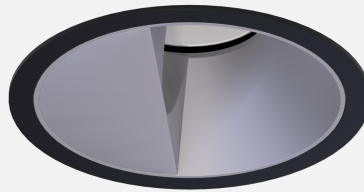

OLIO WALL WASHER FIXED RECESSED

CREATE | INDOOR / DOWNLIGHT

ambience

MAKING LIGHT WORK

PHYSICAL

| | |
|----------------------------|--------------------------------|
| Size | M |
| Installation Method | Fixed Recessed |
| Cutout Size (mm) | Ø100mm |
| Accessories | Without Accessory |
| IP Rating | IP20 |
| Finish | Textured Black, Textured White |
| Anti-Glare Ring Finish | Textured Black, Textured White |
| Secondary Reflector Finish | Matt |

| | |
|--------------------|---------------------|
| Optic | Reflector |
| Distribution | Asymmetric |
| CCT | 2700K, 3000K, 4000K |
| CRI | CRI90 |
| System Lumen | 500lm - 675lm |
| System Efficacy | Up to 33lm/W |
| Light Output Ratio | 85 |
| Lifetime (L70B50) | 50,000hrs |