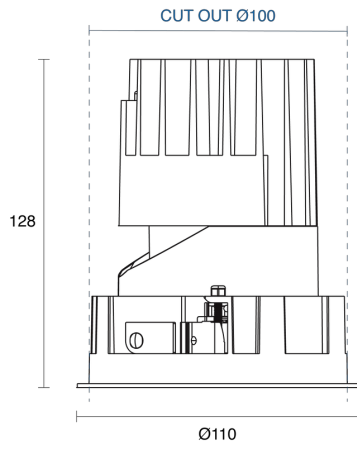

Olio M Wall Washer