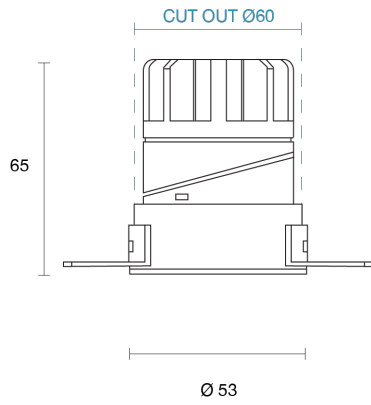

Kit Mini XS Trimless