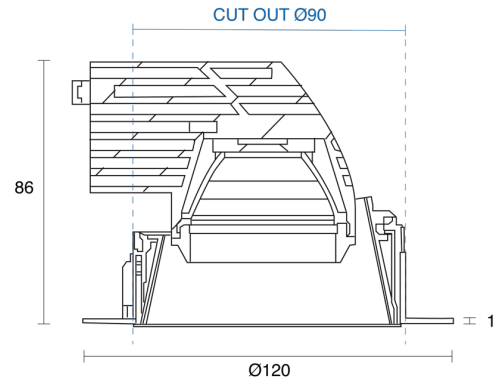

Kit Mini S Trimless