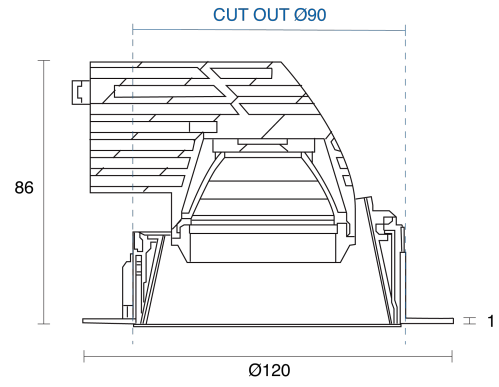

Kit Mini S Trimless