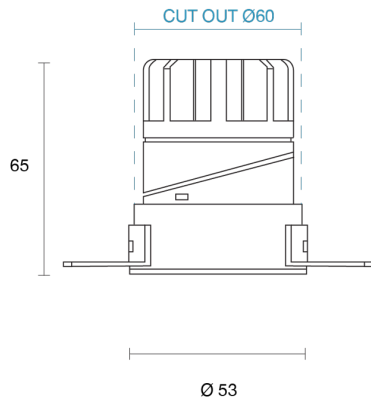

Kit Mini XS Trimless