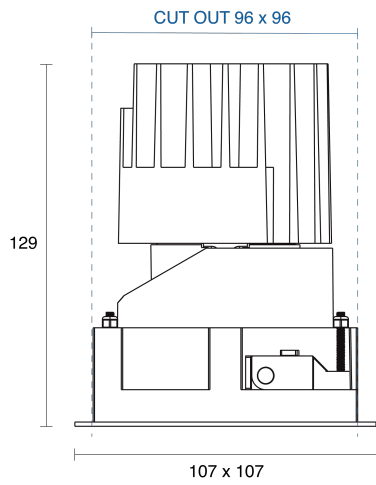

Olio M Square