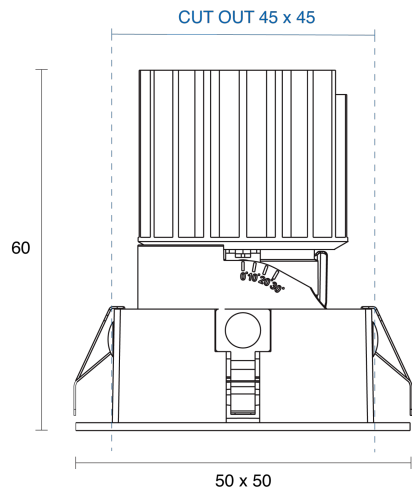

Olio XS Square