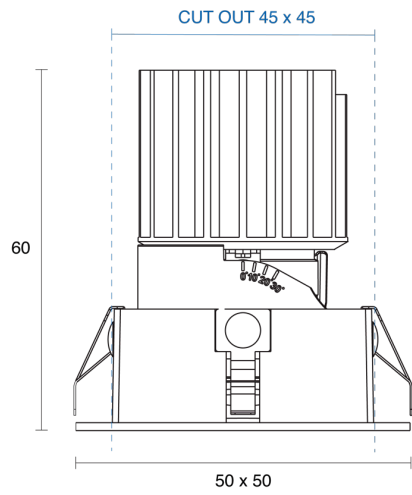

Olio XS Square