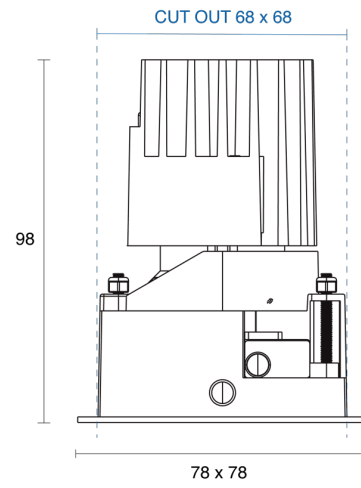

Olio S Square