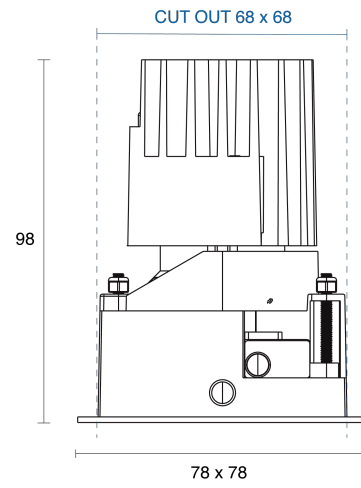

Olio S Square