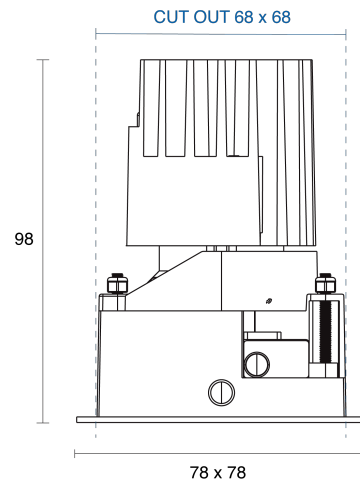

Olio S Square