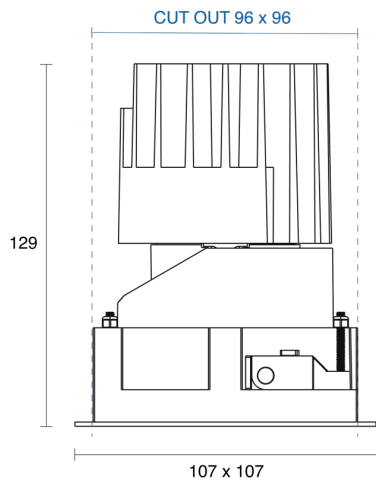

Olio M Square