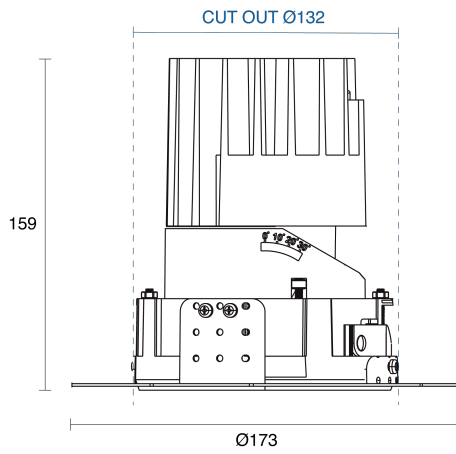

Olio L Round Trimless