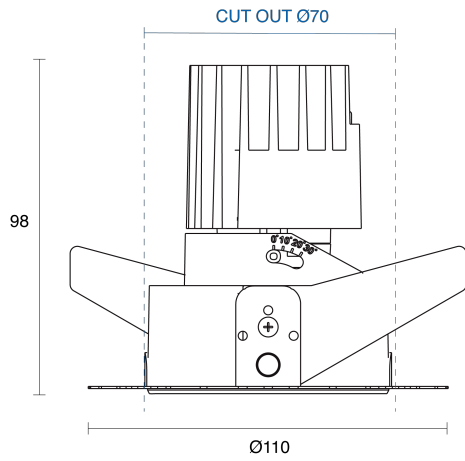

Olio S Round Trimless