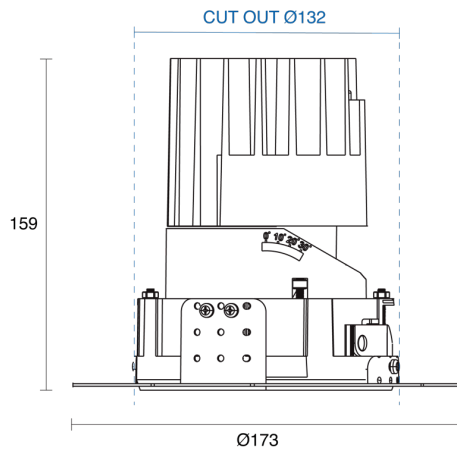

Olio L Round Trimless