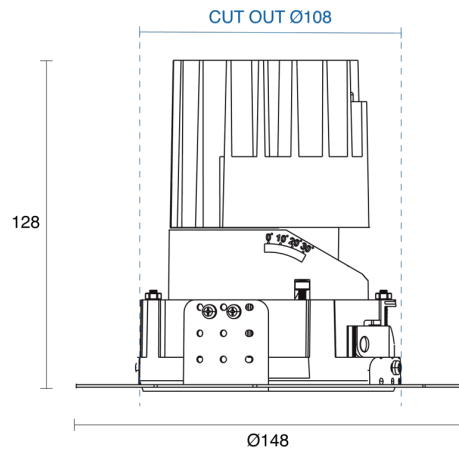

Olio M Round Trimless