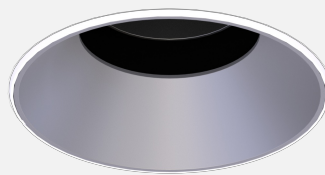

OLIO ROUND TRIMLESS ADJUSTABLE RECESSED

CREATE / DOWNLIGHT

ambience

MAKING LIGHT WORK

PHYSICAL

Size	S, M, L, XL
Installation Method	Adjustable Recessed
Cutout Size (mm)	Ø70mm, Ø108mm, Ø132mm, Ø158mm
Accessories	Honeycomb Louvre, Without Accessory
IP Rating	IP20
Finish	Textured White, Textured Black, Custom
Rotate Angle	355°
Tilt Angle	30°
Anti-Glare Ring Finish	Textured Black, Custom
Secondary Reflector Finish	Matt, Textured White, Textured Black, Specular, Chrome, Gold, Custom

ELECTRICAL

Wattage	9W, 13W, 15W, 21W, 28W, 42W
Forward Current	250mA, 350mA, 500mA, 700mA, 1050mA
Voltage	240V
Dimming Control	1-10V Dimmable, DALI Dimmable, Phase-Cut Dimmable

MEDIUM

WIDE

FLOOD

CE

RoHS

O P T I C A L

Optic	Lens, Reflector
Distribution	Medium / Wide / Flood
CCT	2700K, 3000K, 4000K
CRI	CRI90
System Lumen	525lm - 2600lm
System Efficacy	Up to 69lm/W
Light Output Ratio	85
Lifetime (L70B50)	50,000hrs

IP20

A D D I T I O N A L

LED Module	Citizen
LED Driver	Remote
Warranty	5 Years

Olio S Round Trimless

Olio M Round Trimless

Olio L Round Trimless

Olio XL Round Trimless