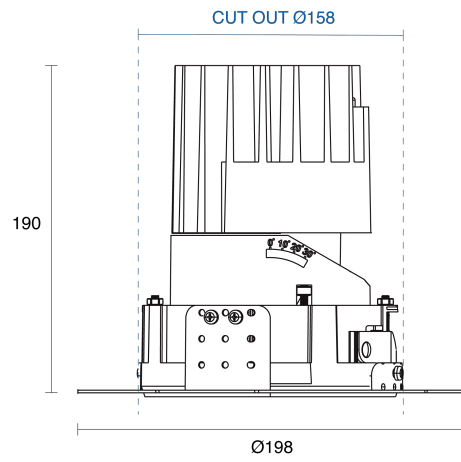

Olio XL Round Trimless