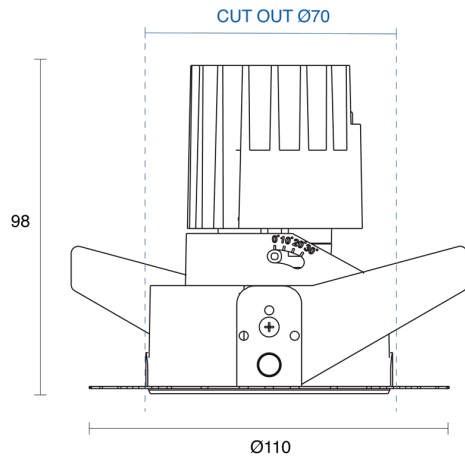

Olio S Round Trimless