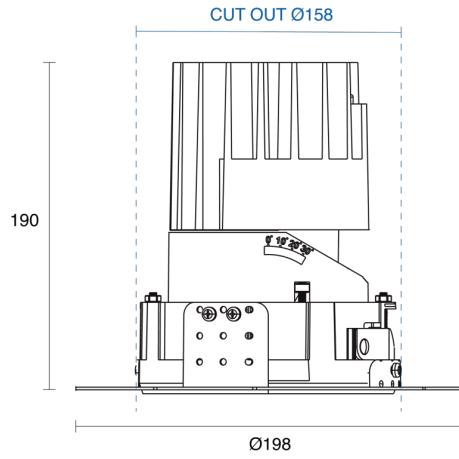

Olio XL Round Trimless