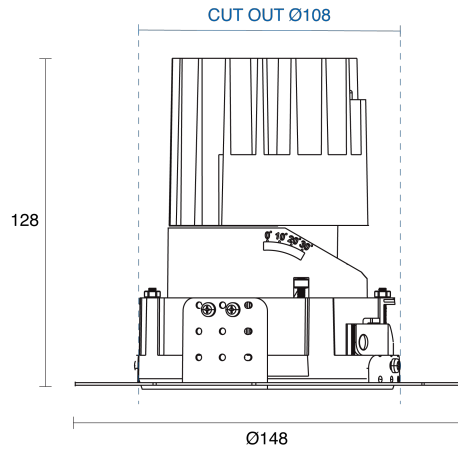

Olio M Round Trimless