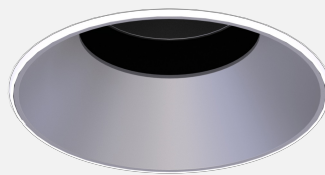

# OLIO ROUND TRIMLESS ADJUSTABLE RECESSED

CREATE | INDOOR / DOWNLIGHT

ambience

MAKING LIGHT WORK

## PHYSICAL

Size	S, M, L, XL
Installation Method	Adjustable Recessed
Cutout Size (mm)	Ø70mm, Ø108mm, Ø132mm, Ø158mm
Accessories	Honeycomb Louvre, Without Accessory
IP Rating	IP20
Finish	Textured White, Textured Black, Custom
Rotate Angle	355°
Tilt Angle	30°
Anti-Glare Ring Finish	Textured Black, Custom
Secondary Reflector Finish	Matt, Textured White, Textured Black, Specular, Chrome, Gold, Custom

## O P T I C A L

Optic	Lens, Reflector
Distribution	Medium / Wide / Flood
CCT	2700K, 3000K, 4000K
CRI	CRI90
System Lumen	525lm - 2600lm
System Efficacy	Up to 69lm/W
Light Output Ratio	85
Lifetime (L70B50)	50,000hrs