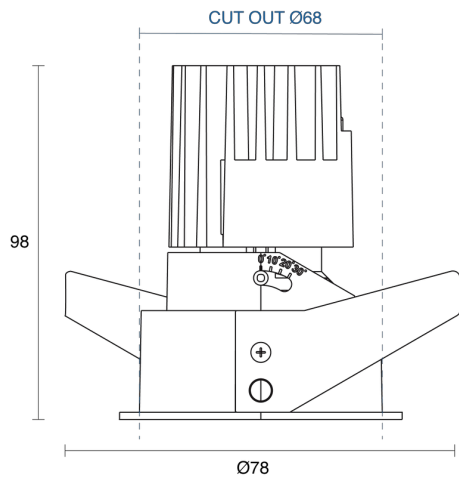

Olio S Round