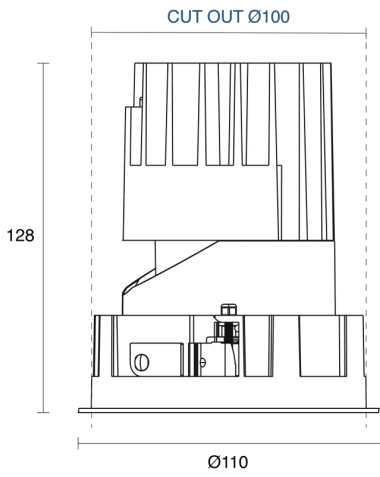

Olio XS Round

Olio S Round

Olio L Round

Olio XL Round