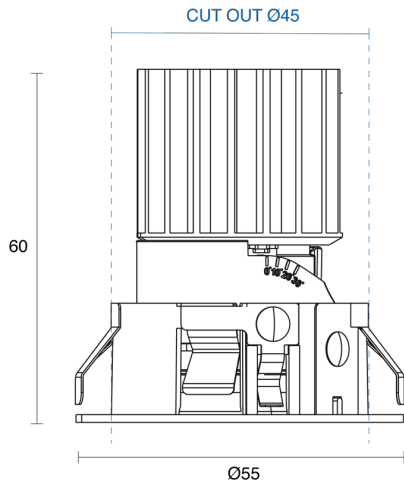

Olio XS Round