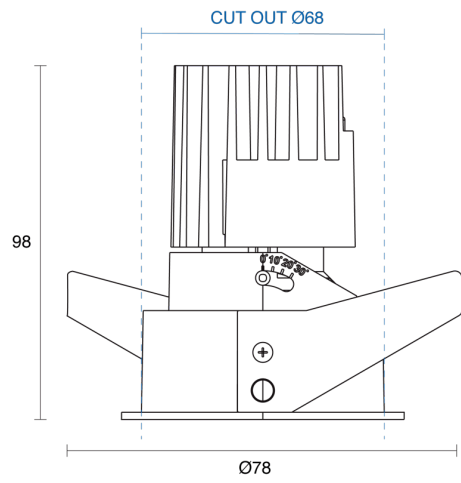

Olio S Round