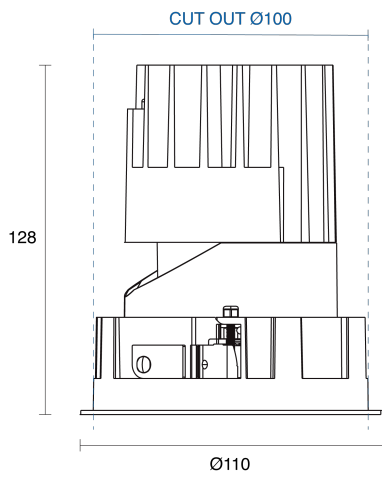

Olio XS Round

Olio S Round

Olio L Round

Olio XL Round