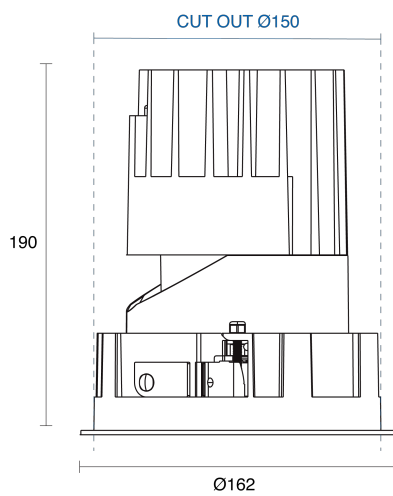

Olio M Round

Olio XL Round