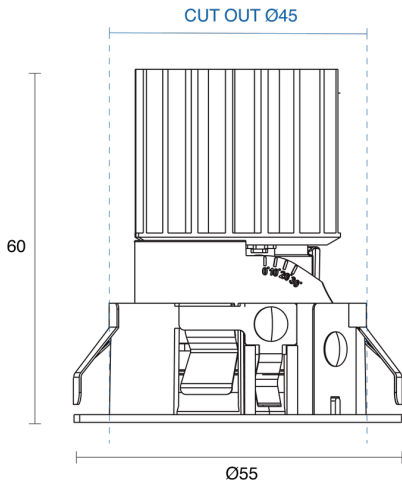

Olio XS Round