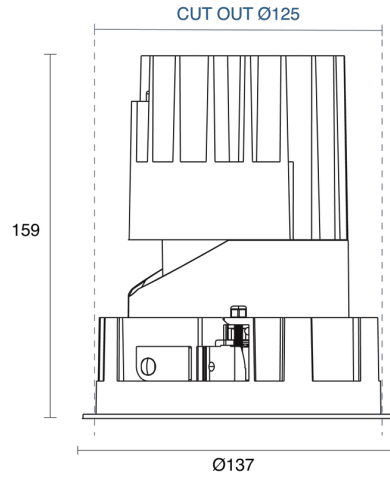

Olio L Round