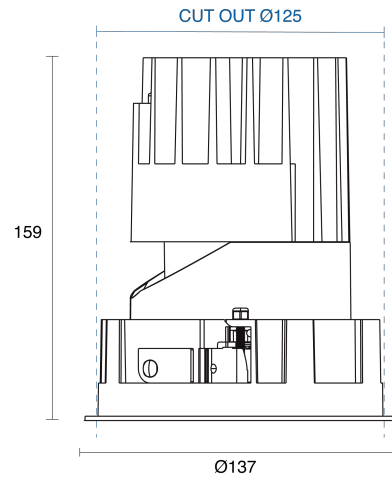

Olio L Round