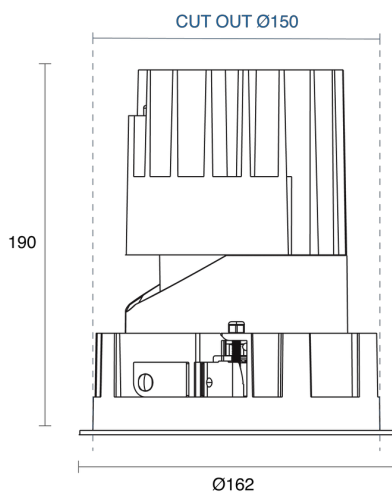

Olio M Round

Olio XL Round