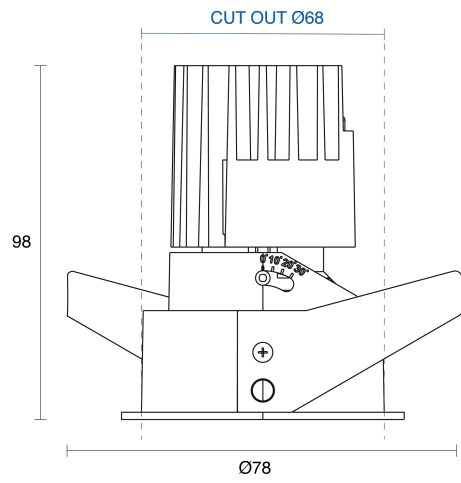

Olio S Round