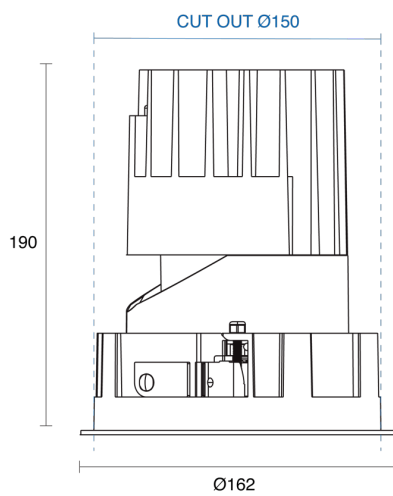

Olio M Round

Olio XL Round