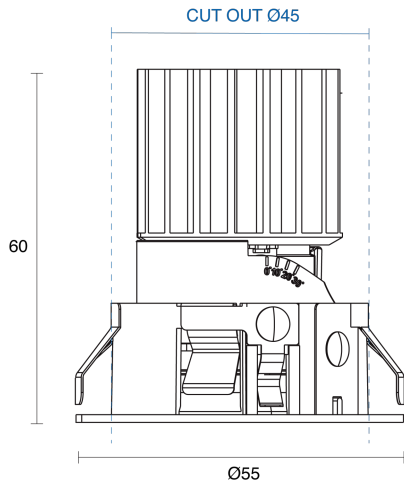

Olio XS Round