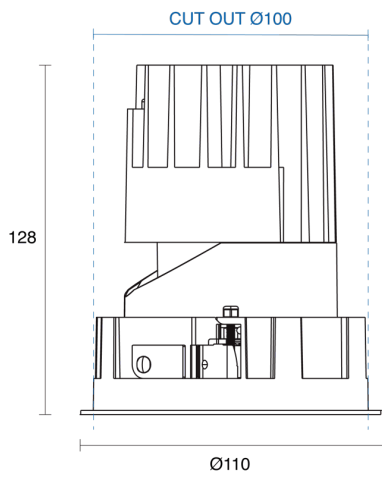

Olio XS Round

Olio S Round

Olio L Round

Olio XL Round