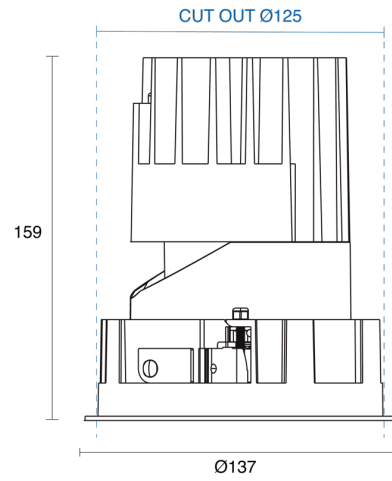

Olio L Round