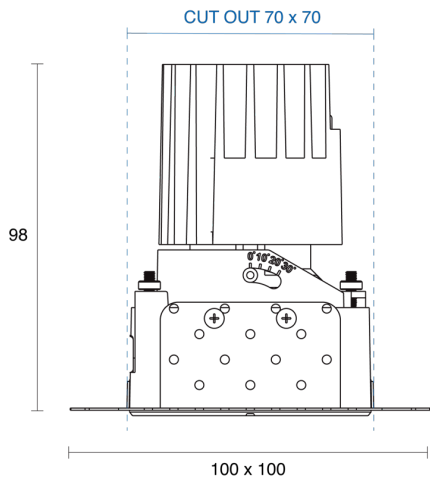

Olio S Square Trimless