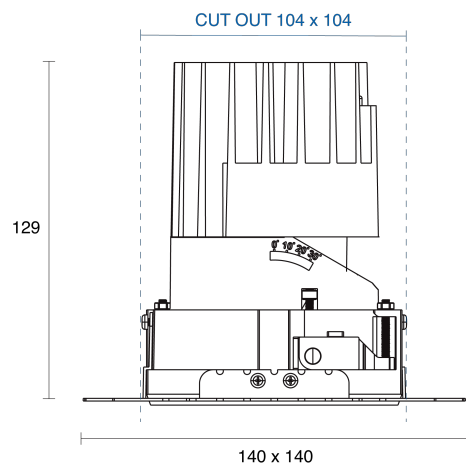

Olio M Square Trimless