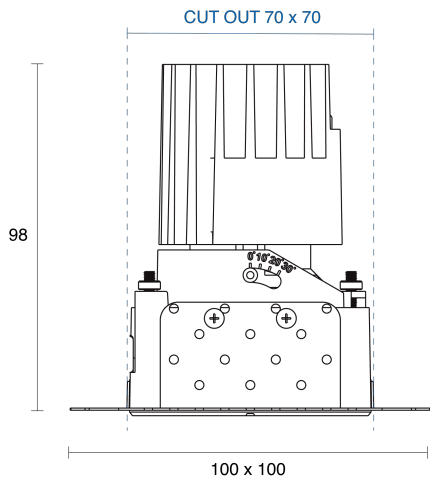

Olio S Square Trimless