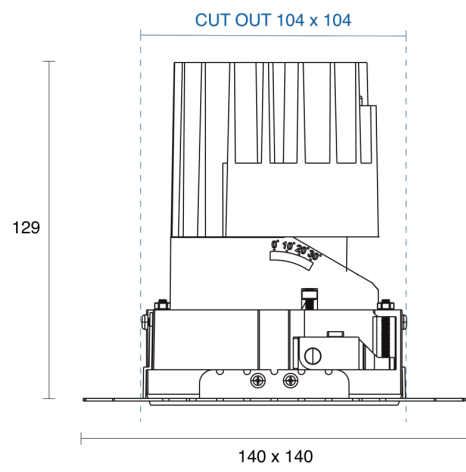

Olio M Square Trimless