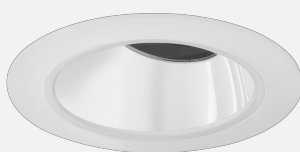

# MEENY ADJUSTABLE RECESSED

INDOOR / DOWNLIGHT

ambience

MAKING LIGHT WORK

## PHYSICAL

|                     |  |
|---------------------|--|
| Installation Method | Adjustable Recessed                    |
| Cutout Size (mm)    | Ø75mm                                  |
| Accessories         | Without Accessory                      |
| IP Rating           | IP20                                   |
| Finish              | Textured White, Textured Black, Custom |
| Rotate Angle        | 360°                                   |
| Tilt Angle          | 25°                                    |

RoHS

**O P T I C A L**

|                    |                     |
|--------------------|---------------------|
| Optic              | Reflector           |
| Distribution       | Medium 28°          |
| CCT                | 2700K, 3000K, 4000K |
| CRI                | CRI90               |
| System Lumen       | 553lm - 724lm       |
| System Efficacy    | Up to 76lm/W        |
| Light Output Ratio | 70                  |
| Lifetime (L70B50)  | 50000hrs            |