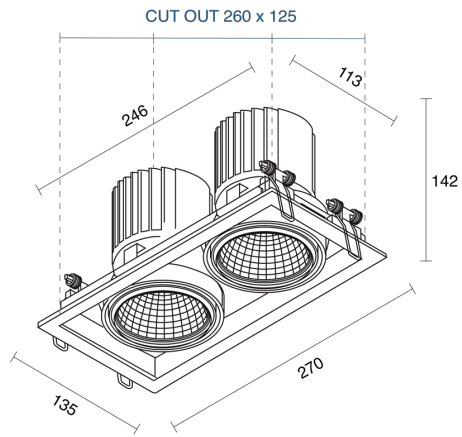

Bravado Twin