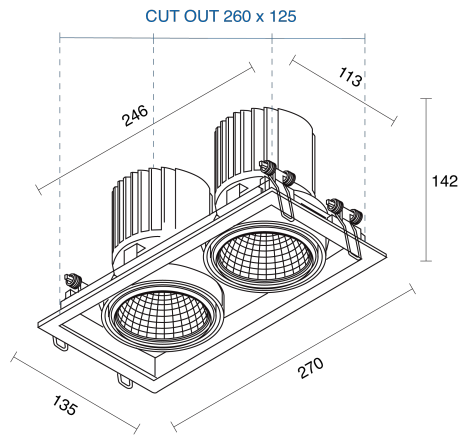

Bravado Twin