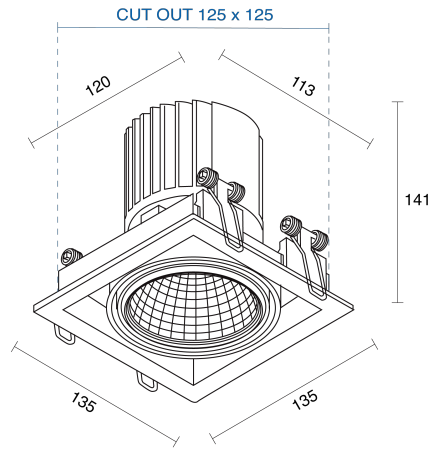

Bravado Square