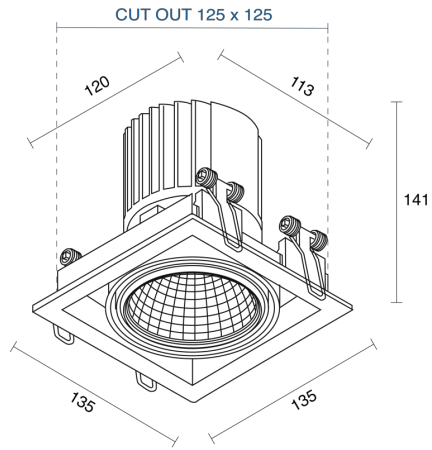

Bravado Square