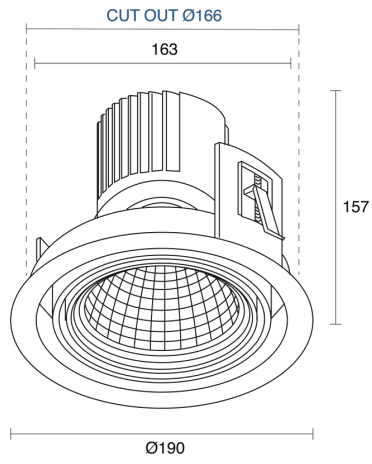

Bravado Round