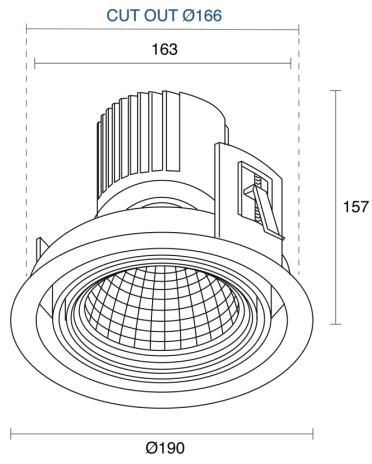

Bravado Round