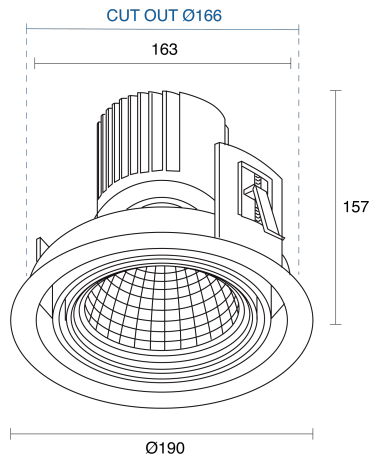

Bravado Round