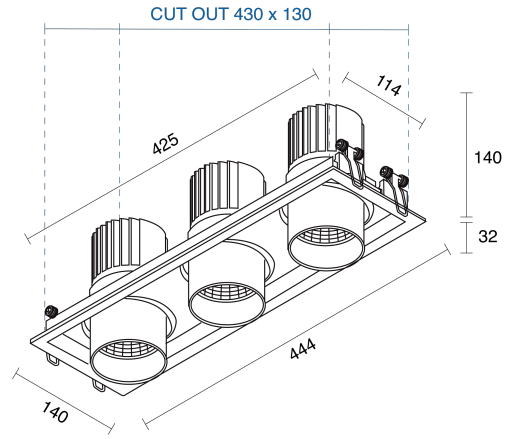

Flux S Triple