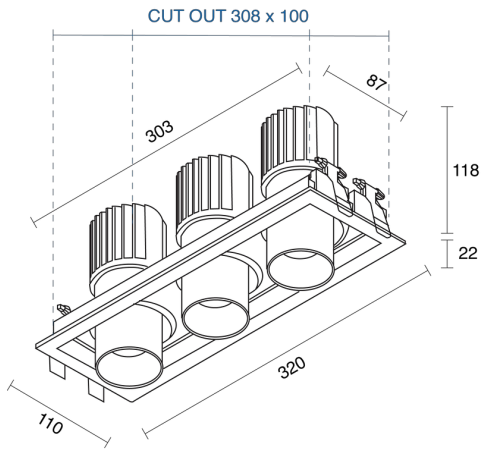

Flux XS Triple