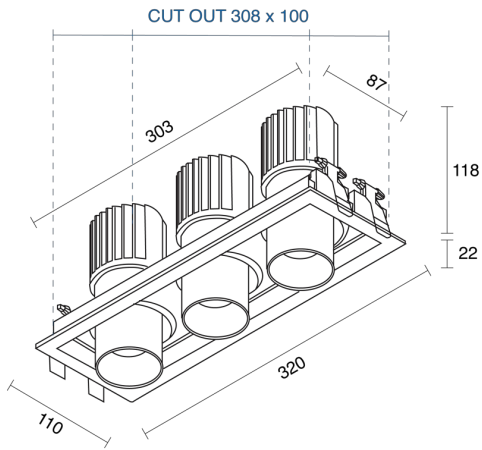

Flux XS Triple