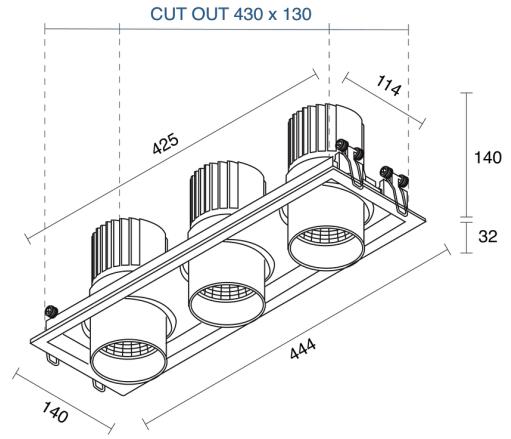

Flux S Triple