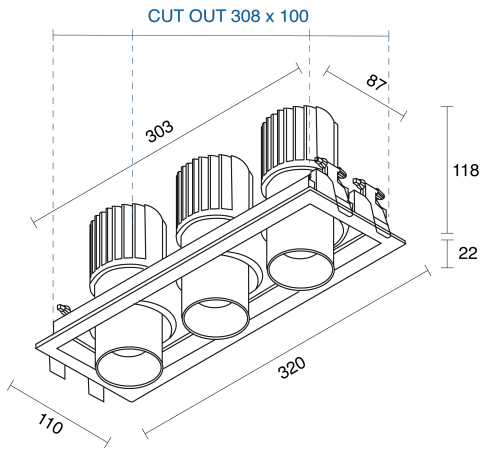

Flux XS Triple