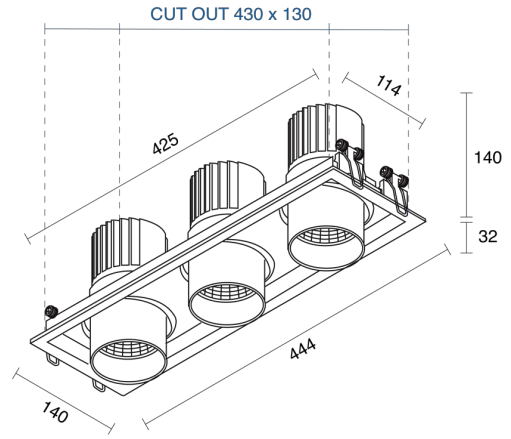

Flux S Triple