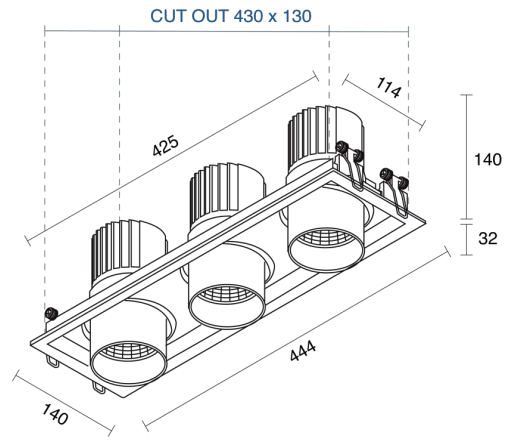

Flux S Triple