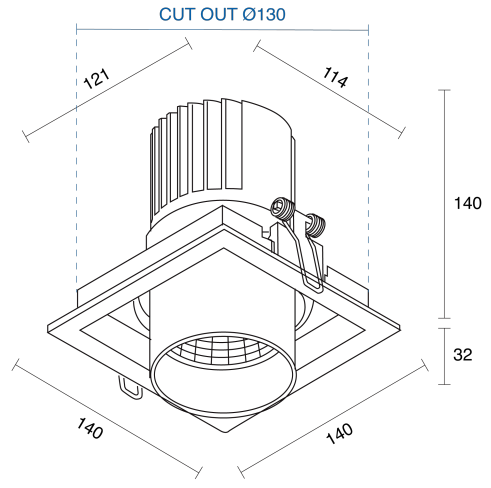

Flux S Square