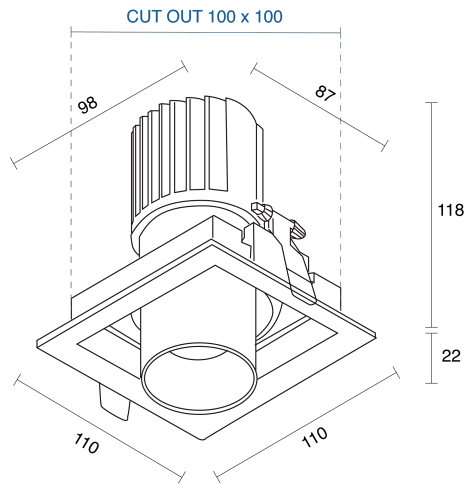

Flux XS Square