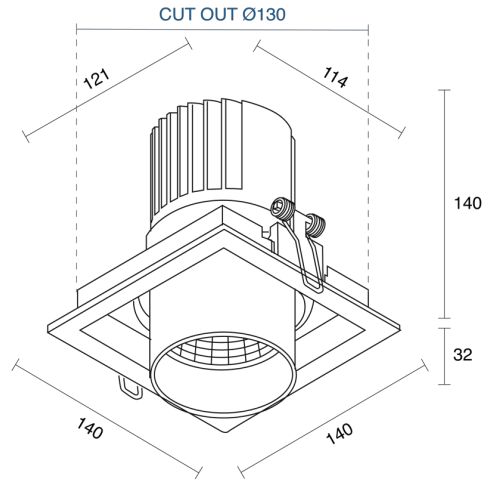

Flux S Square