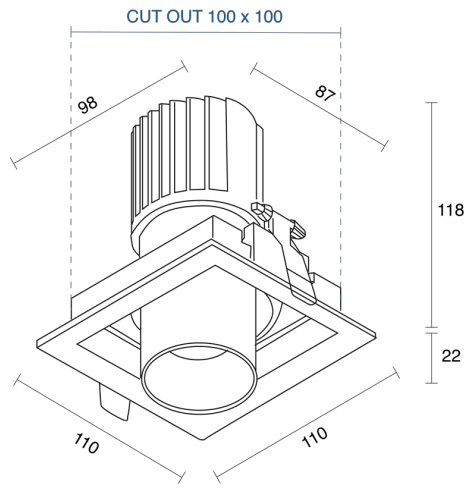

Flux XS Square