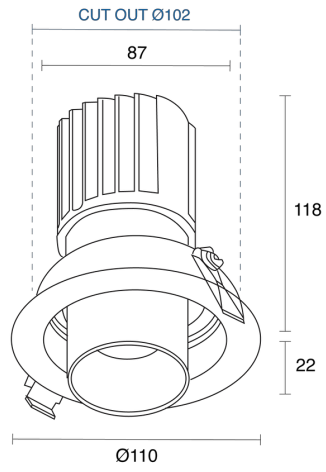

Flux XS Round