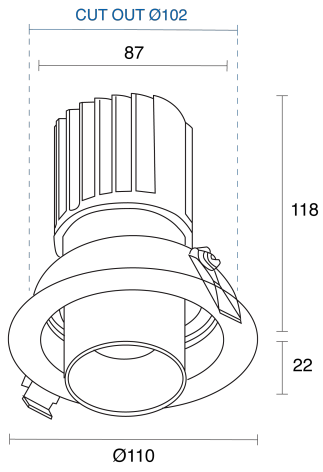

Flux XS Round