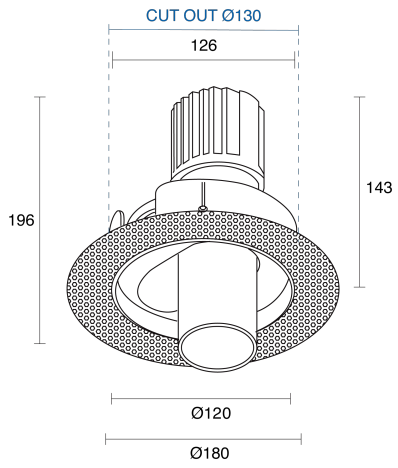

Flow XS Trimless