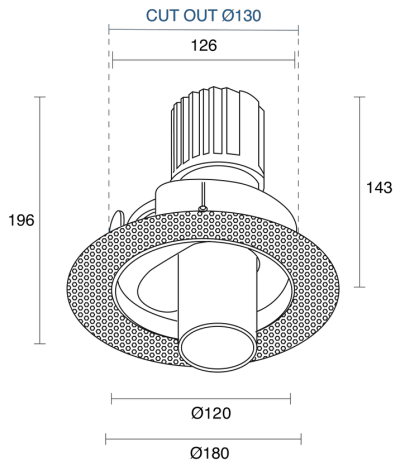

Flow XS Trimless