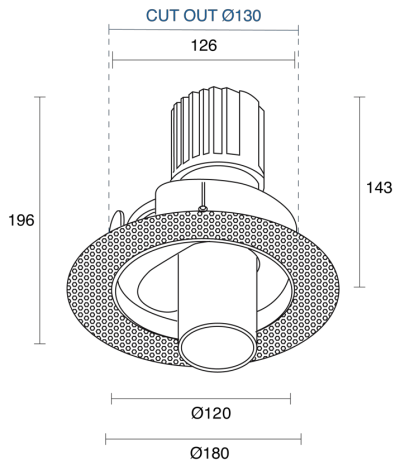

Flow XS Trimless