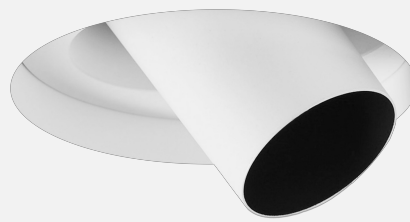

# FLOW TRIMLESS ADJUSTABLE RECESSED

INDOOR / DOWNLIGHT

ambience

MAKING LIGHT WORK

## PHYSICAL

Size	XS
Installation Method	Adjustable Recessed
Cutout Size (mm)	Ø130mm
Accessories	Without Accessory
IP Rating	IP20
Finish	Textured White, Textured Black, Custom
Tilt Angle	38°

## O P T I C A L

Optic	Reflector
Distribution	Spot / Narrow / Medium
CCT	2700K, 3000K, 4000K
CRI	CRI90
System Lumen	370lm - 912lm
System Efficacy	Up to 53lm/W
Light Output Ratio	40
Lifetime (L70B50)	50000hrs