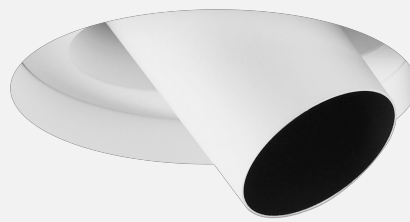

# FLOW TRIMLESS ADJUSTABLE RECESSED

INDOOR / DOWNLIGHT

ambience

MAKING LIGHT WORK

## PHYSICAL

Size	XS
Installation Method	Adjustable Recessed
Cutout Size (mm)	Ø130mm
Accessories	Without Accessory
IP Rating	IP20
Finish	Textured White, Textured Black, Custom
Tilt Angle	38°

## O P T I C A L

Optic	Reflector
Distribution	Spot / Narrow / Medium
CCT	2700K, 3000K, 4000K
CRI	CRI90
System Lumen	370lm - 912lm
System Efficacy	Up to 53lm/W
Light Output Ratio	40
Lifetime (L70B50)	50000hrs