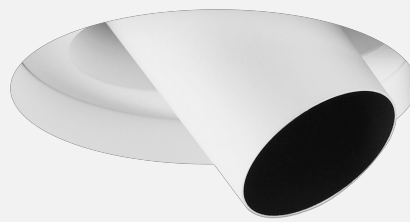

FLOW TRIMLESS ADJUSTABLE RECESSED

INDOOR / DOWNLIGHT

ambience

MAKING LIGHT WORK

PHYSICAL

Size	XS
Installation Method	Adjustable Recessed
Cutout Size (mm)	Ø130mm
Accessories	Without Accessory
IP Rating	IP20
Finish	Textured White, Textured Black, Custom
Tilt Angle	38°

ELECTRICAL

Wattage	8W, 10W, 15W, 22W
Forward Current	180mA, 250mA, 350mA, 500mA
Voltage	240V
Dimming Control	1-10V Dimmable, DALI Dimmable, Phase-Cut Dimmable

RoHS

O P T I C A L

Optic	Reflector
Distribution	Spot / Narrow / Medium
CCT	2700K, 3000K, 4000K
CRI	CRI90
System Lumen	370lm - 912lm
System Efficacy	Up to 53lm/W
Light Output Ratio	40
Lifetime (L70B50)	50000hrs