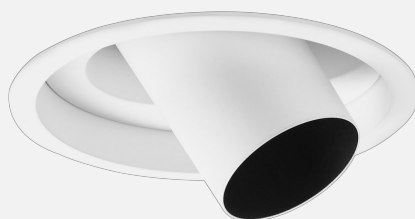

# FLOW ADJUSTABLE RECESSED

INDOOR / DOWNLIGHT

ambience

MAKING LIGHT WORK

## PHYSICAL

Size	XS
Installation Method	Adjustable Recessed
Cutout Size (mm)	Ø127mm
Accessories	Without Accessory
IP Rating	IP20
Finish	Textured White, Textured Black, Custom
Tilt Angle	38°

## O P T I C A L

Optic	Reflector
Distribution	Spot / Narrow / Medium
CCT	2700K, 3000K, 4000K
CRI	CRI90
System Lumen	370lm - 912lm
System Efficacy	Up to 53lm/W
Light Output Ratio	40
Lifetime (L70B50)	50000hrs