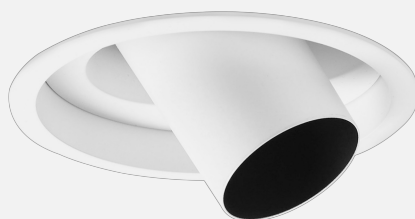

FLOW ADJUSTABLE RECESSED

INDOOR / DOWNLIGHT

ambience

MAKING LIGHT WORK

PHYSICAL

Size	XS
Installation Method	Adjustable Recessed
Cutout Size (mm)	Ø127mm
Accessories	Without Accessory
IP Rating	IP20
Finish	Textured White, Textured Black, Custom
Tilt Angle	38°

ELECTRICAL

Wattage	8W, 10W, 15W, 22W
Forward Current	180mA, 250mA, 350mA, 500mA
Voltage	240V
Dimming Control	1-10V Dimmable, DALI Dimmable, Phase-Cut Dimmable

SPOT

NARROW

MEDIUM

RoHS

O P T I C A L

Optic	Reflector
Distribution	Spot / Narrow / Medium
CCT	2700K, 3000K, 4000K
CRI	CRI90
System Lumen	370lm - 912lm
System Efficacy	Up to 53lm/W
Light Output Ratio	40
Lifetime (L70B50)	50000hrs