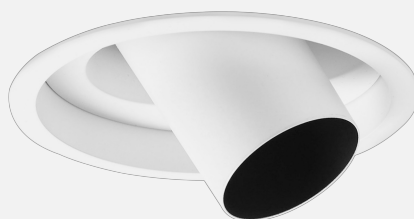

# FLOW ADJUSTABLE RECESSED

INDOOR / DOWNLIGHT

ambience

MAKING LIGHT WORK

## PHYSICAL

Size	XS
Installation Method	Adjustable Recessed
Cutout Size (mm)	Ø127mm
Accessories	Without Accessory
IP Rating	IP20
Finish	Textured White, Textured Black, Custom
Tilt Angle	38°

## O P T I C A L

Optic	Reflector
Distribution	Spot / Narrow / Medium
CCT	2700K, 3000K, 4000K
CRI	CRI90
System Lumen	370lm - 912lm
System Efficacy	Up to 53lm/W
Light Output Ratio	40
Lifetime (L70B50)	50000hrs