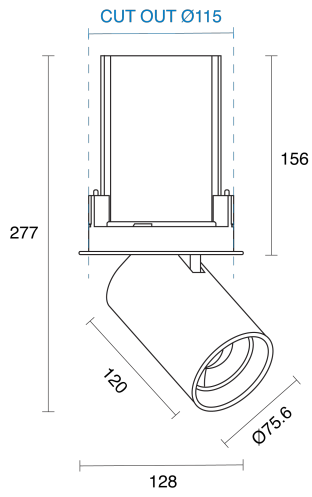

Andro XS

Andro M