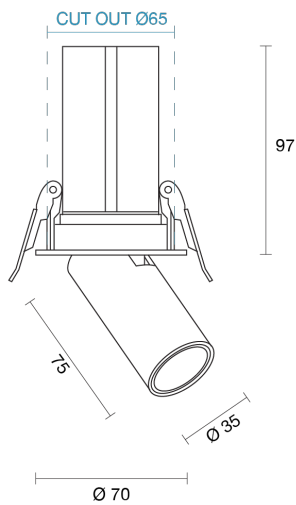

ANDRO ADJUSTABLE RECESSED

INDOOR / DOWNLIGHT

ambience

MAKING LIGHT WORK

PHYSICAL

Size	XXS, XS, S, M, L
Installation Method	Adjustable Recessed
Cutout Size (mm)	Ø65mm, Ø90mm, Ø98mm, Ø115mm, Ø128mm
Accessories	Honeycomb Louvre, Without Accessory
IP Rating	IP20
Finish	Textured White, Textured Black, Custom
Rotate Angle	355°
Tilt Angle	80°, 90°

Andro XXS