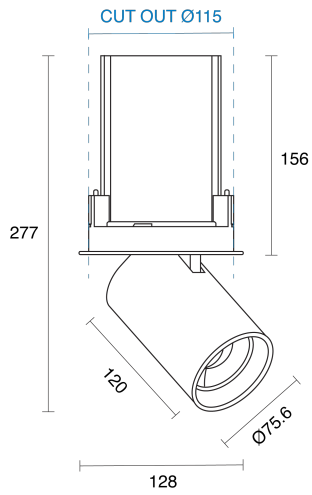

Andro XS

Andro M