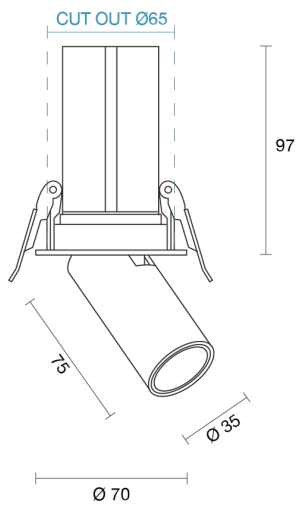

ANDRO ADJUSTABLE RECESSED

INDOOR / DOWNLIGHT

ambience

MAKING LIGHT WORK

PHYSICAL

Size	XXS, XS, S, M, L
Installation Method	Adjustable Recessed
Cutout Size (mm)	Ø65mm, Ø90mm, Ø98mm, Ø115mm, Ø128mm
Accessories	Honeycomb Louvre, Without Accessory
IP Rating	IP20
Finish	Textured White, Textured Black, Custom
Rotate Angle	355°
Tilt Angle	80°, 90°

Andro XXS