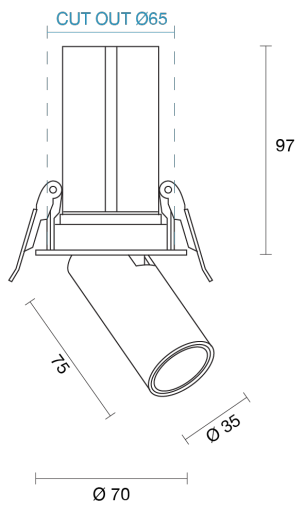

ANDRO ADJUSTABLE RECESSED

INDOOR / DOWNLIGHT

ambience

MAKING LIGHT WORK

PHYSICAL

Size	XXS, XS, S, M, L
Installation Method	Adjustable Recessed
Cutout Size (mm)	Ø65mm, Ø90mm, Ø98mm, Ø115mm, Ø128mm
Accessories	Honeycomb Louvre, Without Accessory
IP Rating	IP20
Finish	Textured White, Textured Black, Custom
Rotate Angle	355°
Tilt Angle	80°, 90°

Andro XXS