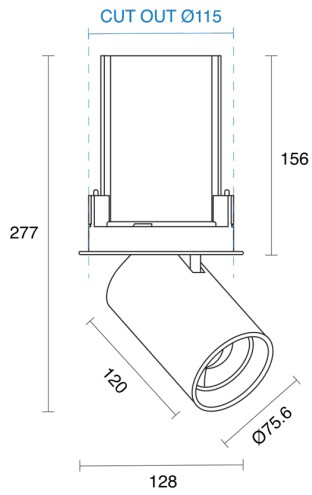

Andro XS

Andro M