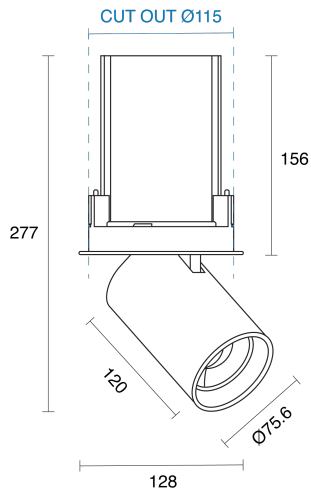

Andro XS

Andro M