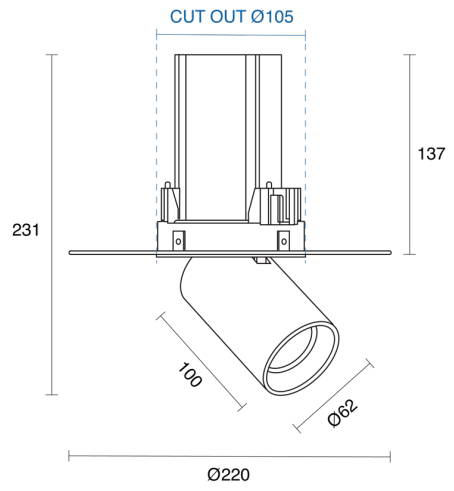

## PHYSICAL

|                     |  |
|---------------------|--|
| Size                | XXS, XS, S, M, L                       |
| Installation Method | Adjustable Recessed                    |
| Cutout Size (mm)    | Ø72mm, Ø95mm, Ø105mm, Ø122mm, Ø136mm   |
| Accessories         | Honeycomb Louvre, Without Accessory    |
| IP Rating           | IP20                                   |
| Finish              | Textured White, Textured Black, Custom |
| Rotate Angle        | 355°                                   |
| Tilt Angle          | 80°, 90°                               |

**RoHS**

**IP20**

**Andro XS Trimless**

**Andro S Trimless**

**Andro M Trimless**

**Andro L Trimless**

**Andro XXS Trimless**