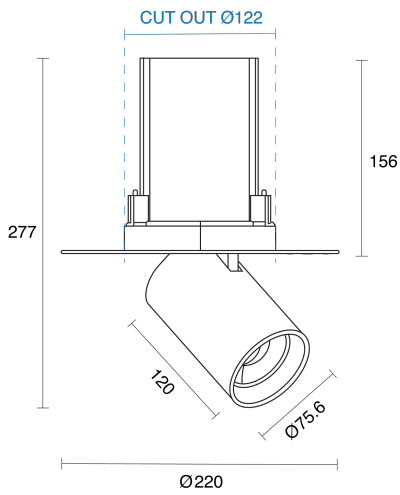

Andro XS Trimless

Andro M Trimless