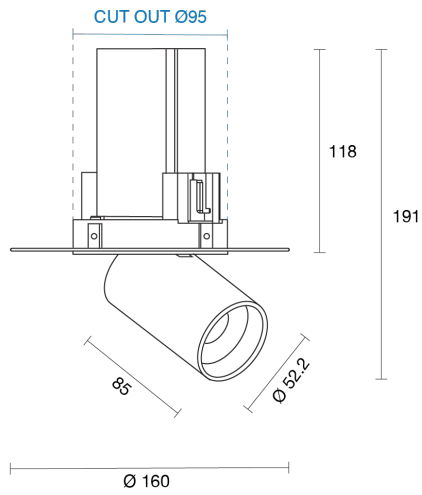

Andro XS Trimless