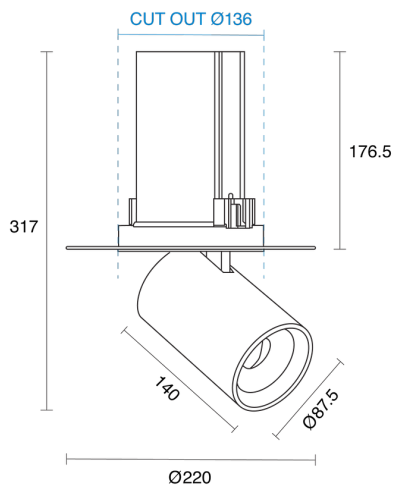

Andro L Trimless