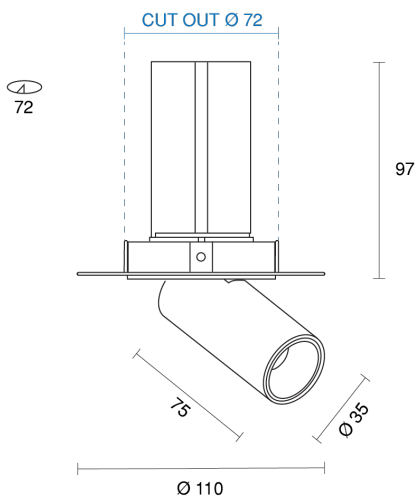

ANDRO TRIMLESS ADJUSTABLE RECESSED

INDOOR / DOWNLIGHT

ambience

MAKING LIGHT WORK

PHYSICAL

Size	XXS, XS, S, M, L
Installation Method	Adjustable Recessed
Cutout Size (mm)	Ø72mm, Ø95mm, Ø105mm, Ø122mm, Ø136mm
Accessories	Honeycomb Louvre, Without Accessory
IP Rating	IP20
Finish	Textured White, Textured Black, Custom
Rotate Angle	355°
Tilt Angle	80°, 90°

Andro XXS Trimless