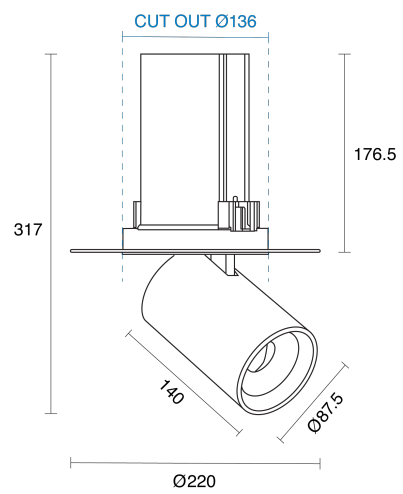

Andro L Trimless