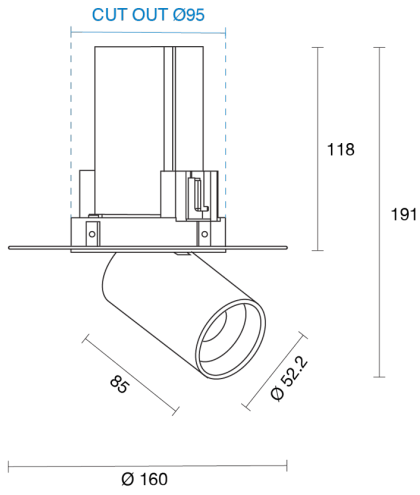

## PHYSICAL

|                     |  |
|---------------------|--|
| Size                | XXS, XS, S, M, L                       |
| Installation Method | Adjustable Recessed                    |
| Cutout Size (mm)    | Ø72mm, Ø95mm, Ø105mm, Ø122mm, Ø136mm   |
| Accessories         | Honeycomb Louvre, Without Accessory    |
| IP Rating           | IP20                                   |
| Finish              | Textured White, Textured Black, Custom |
| Rotate Angle        | 355°                                   |
| Tilt Angle          | 80°, 90°                               |

**RoHS**

**IP20**

**Andro XS Trimless**

**Andro S Trimless**

**Andro M Trimless**

**Andro L Trimless**

**Andro XXS Trimless**