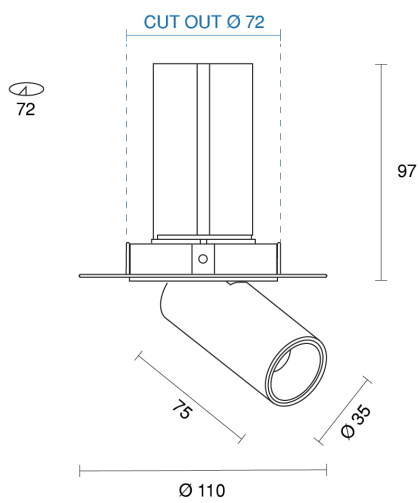

## PHYSICAL

Size	XXS, XS, S, M, L
Installation Method	Adjustable Recessed
Cutout Size (mm)	Ø72mm, Ø95mm, Ø105mm, Ø122mm, Ø136mm
Accessories	Honeycomb Louvre, Without Accessory
IP Rating	IP20
Finish	Textured White, Textured Black, Custom
Rotate Angle	355°
Tilt Angle	80°, 90°

**Andro XXS Trimless**