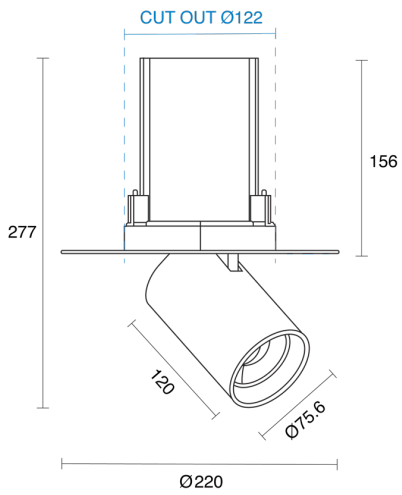

## PHYSICAL

|                     |  |
|---------------------|--|
| Size                | XXS, XS, S, M, L                       |
| Installation Method | Adjustable Recessed                    |
| Cutout Size (mm)    | Ø72mm, Ø95mm, Ø105mm, Ø122mm, Ø136mm   |
| Accessories         | Honeycomb Louvre, Without Accessory    |
| IP Rating           | IP20                                   |
| Finish              | Textured White, Textured Black, Custom |
| Rotate Angle        | 355°                                   |
| Tilt Angle          | 80°, 90°                               |

**RoHS**

**IP20**

**Andro XS Trimless**

**Andro S Trimless**

**Andro M Trimless**

**Andro L Trimless**

**Andro XXS Trimless**