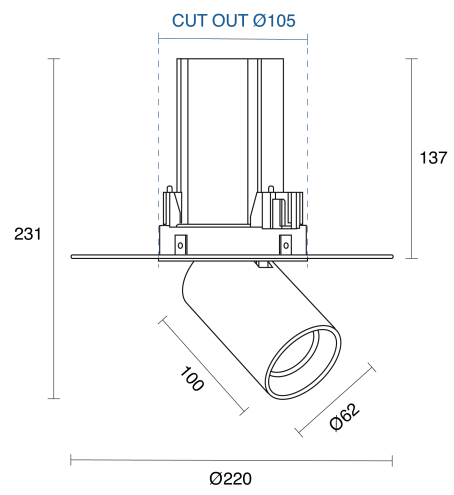

Andro S Trimless