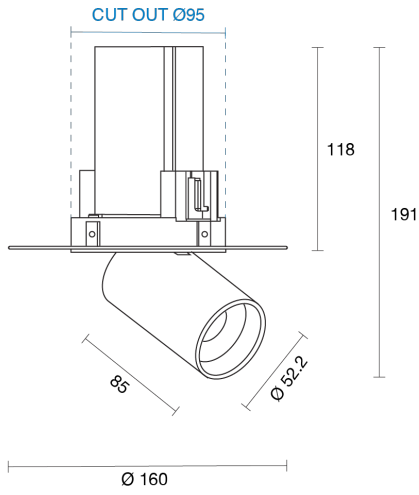

Andro XS Trimless