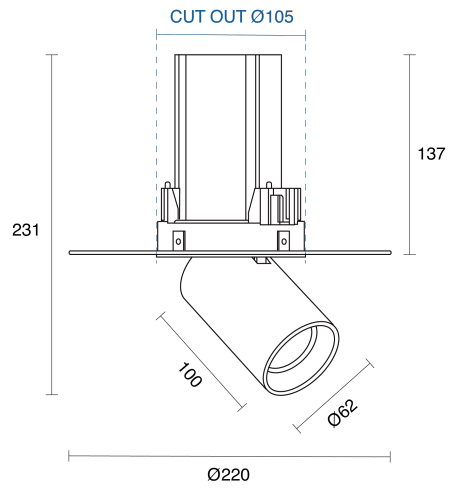

Andro S Trimless