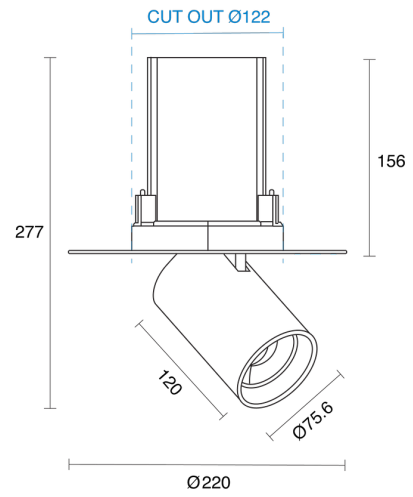

Andro M Trimless