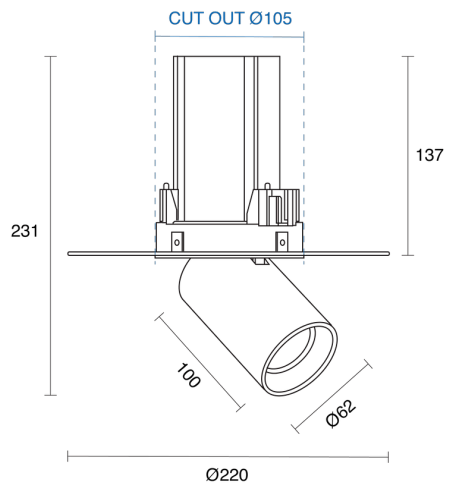

Andro S Trimless