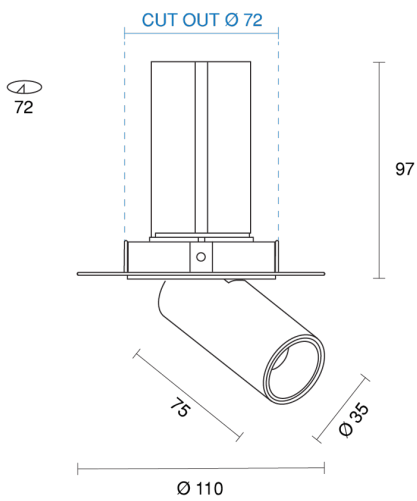

## PHYSICAL

|                     |  |
|---------------------|--|
| Size                | XXS, XS, S, M, L                       |
| Installation Method | Adjustable Recessed                    |
| Cutout Size (mm)    | Ø72mm, Ø95mm, Ø105mm, Ø122mm, Ø136mm   |
| Accessories         | Honeycomb Louvre, Without Accessory    |
| IP Rating           | IP20                                   |
| Finish              | Textured White, Textured Black, Custom |
| Rotate Angle        | 355°                                   |
| Tilt Angle          | 80°, 90°                               |

**RoHS**

**IP20**

**Andro XS Trimless**

**Andro S Trimless**

**Andro M Trimless**

**Andro L Trimless**

**Andro XXS Trimless**