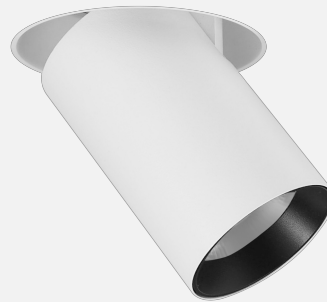

# ANDRO TRIMLESS ADJUSTABLE RECESSED

INDOOR / DOWNLIGHT

ambience

MAKING LIGHT WORK

## PHYSICAL

Size	S, M, L
Installation Method	Adjustable Recessed
Cutout Size (mm)	Ø105mm, Ø122mm, Ø136mm
Accessories	Honeycomb Louvre, Without Accessory
IP Rating	IP20
Finish	Textured White, Textured Black, Custom
Rotate Angle	355°
Tilt Angle	80°