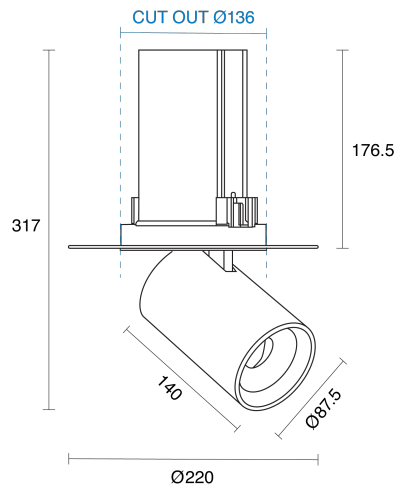

Andro L Trimless