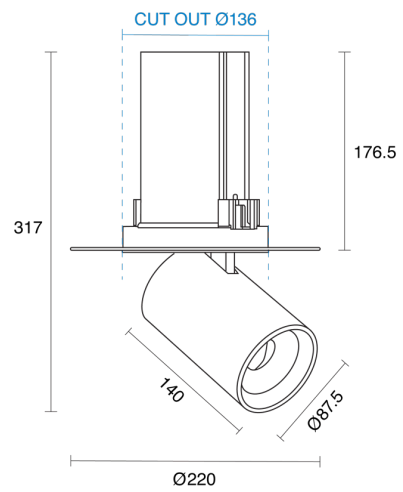

## PHYSICAL

|                     |  |
|---------------------|--|
| Size                | XXS, XS, S, M, L                       |
| Installation Method | Adjustable Recessed                    |
| Cutout Size (mm)    | Ø72mm, Ø95mm, Ø105mm, Ø122mm, Ø136mm   |
| Accessories         | Honeycomb Louvre, Without Accessory    |
| IP Rating           | IP20                                   |
| Finish              | Textured White, Textured Black, Custom |
| Rotate Angle        | 355°                                   |
| Tilt Angle          | 80°, 90°                               |

**RoHS**

**IP20**

**Andro XS Trimless**

**Andro S Trimless**

**Andro M Trimless**

**Andro L Trimless**

**Andro XXS Trimless**