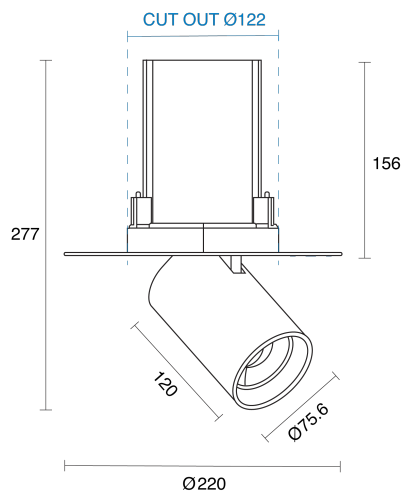

Andro XS Trimless

Andro M Trimless