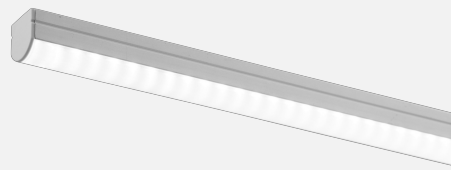

SERENADE SURFACE / CONCEALED

INDOOR / LINEAR

ambience

MAKING LIGHT WORK

PHYSICAL

Installation Method	Surface/Concealed
Accessories	Male/Female connector 2M, Open single end tail 3M, Custom
IP Rating	IP20
Finish	Textured White, Textured Black, Textured Silver, Custom

ELECTRICAL

Wattage	5W/m, 10W/m, 14.5W/m, 19.2W/m, 20W/m, 22W/m
Voltage	24V
Dimming Control	All types (order separately)

O P T I C A L

Optic	Clear, Frost
Distribution	Spot / Medium / Wide / Flood
CCT	1600K, 1800K, 2000K, 2200K, 2400K, 2700K, 3000K, 3500K, 4000K, 6500K, Amber, Blue, Cyan, Green, RGB, Red, Tunable 1800K-3000K, Tunable 2700K-6500K
CRI	CRI80, CRI90
System Lumen	86lm - 1471lm
System Efficacy	Up to 89lm/W
Lifetime (L70B50)	50,000hrs

A D D I T I O N A L

LED Module	Boost 8mm, Boost 10mm, Boost Colour 10mm, Boost RGB 10mm, Boost Tunable WH 10mm, Boost Ultra Warm 10mm
LED Driver	Remote
Warranty	5 Years
Add-Ons	Suitable for concealed mounting