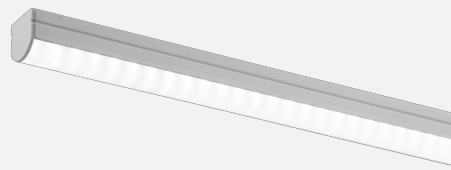

# SERENADE SURFACE / CONCEALED

INDOOR / LINEAR

ambience

MAKING LIGHT WORK

## PHYSICAL

Installation Method	Surface/Concealed
Accessories	Male/Female connector 2M, Open single end tail 3M, Custom
IP Rating	IP20
Finish	Textured White, Textured Black, Textured Silver, Custom