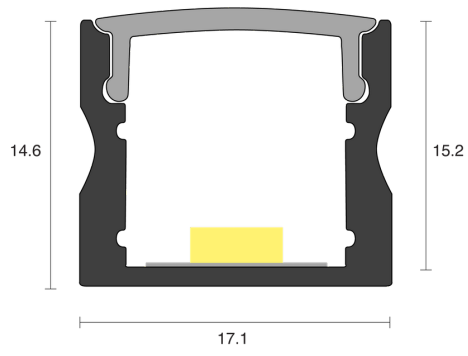

MEDLEY SURFACE / CONCEALED

INDOOR / LINEAR

ambience

MAKING LIGHT WORK

PHYSICAL

Installation Method	Surface/Concealed
Accessories	Male/Female connector 2M, Open single end tail 3M, Custom
IP Rating	IP20
Finish	Textured White, Textured Black, Textured Silver, Custom

ELECTRICAL

Wattage	5W/m, 10W/m, 14.5W/m, 15W/m, 19.2W/m, 20W/m, 22W/m
Voltage	24V
Dimming Control	All types (order separately)

RoHS

O P T I C A L

Optic	Clear, Frost, Opal, Smoked
Distribution	Flood 120°
CCT	1600K, 1800K, 2000K, 2200K, 2400K, 2700K, 3000K, 3500K, 4000K, 6500K, Amber, Blue, Cyan, Dim to Warm 1800K-3000K, Green, RGB, RGBW+1600K, RGBW+2700K, RGBW+3000K, RGBW+3500K, RGBW+4000K, RGBW+5000K, RGBW+6500K, Red, Tunable 1800K-3000K, Tunable 2700K-6500K
CRI	CRI80, CRI90
System Lumen	30lm - 1127lm
System Efficacy	Up to 68lm/W
Lifetime (L70B50)	50,000hrs

**IP20****A D D I T I O N A L**

LED Module	Boost 8mm, Boost 10mm, Boost Colour 10mm, Boost Dim to Warm 12mm, Boost RGB 10mm, Boost RGBW 12mm, Boost Tunable WH 10mm, Boost Ultra Warm 10mm
LED Driver	Remote
Warranty	5 Years
Add-Ons	Suitable for concealed mounting