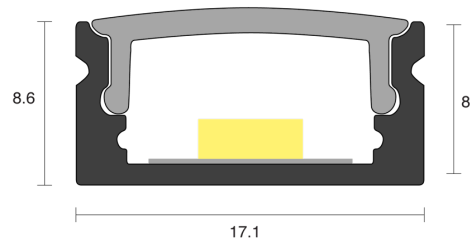

HARMONY SURFACE / CONCEALED

INDOOR / LINEAR

ambience

MAKING LIGHT WORK

PHYSICAL

Installation Method	Surface/Concealed
Accessories	Male/Female connector 2M, Open single end tail 3M, Custom
IP Rating	IP20
Finish	Textured White, Textured Black, Textured Silver, Custom

ELECTRICAL

Wattage	5W/m, 10W/m, 14.5W/m
Voltage	24V
Dimming Control	All types (order separately)

RoHS

OPTICAL

Optic	Clear, Frost, Opal, Smoked
Distribution	Flood 120°
CCT	1600K, 1800K, 2000K, 2200K, 2400K, 2700K, 3000K, 3500K, 4000K, 6500K
CRI	CRI90
System Lumen	80lm - 1281lm
System Efficacy	Up to 95lm/W
Lifetime (L70B50)	50,000hrs

ADDITIONAL

LED Module	Boost 8mm, Boost Ultra Warm 10mm
LED Driver	Remote
Warranty	5 Years
Add-Ons	Suitable for concealed mounting

IP20

Harmony