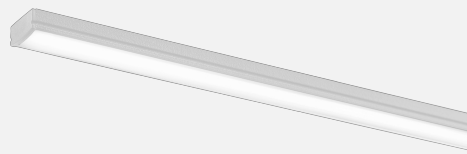

HARMONY SURFACE / CONCEALED

INDOOR / LINEAR

ambience

MAKING LIGHT WORK

PHYSICAL

Installation Method	Surface/Concealed
Accessories	Male/Female connector 2M, Open single end tail 3M, Custom
IP Rating	IP20
Finish	Textured White, Textured Black, Textured Silver, Custom

ELECTRICAL

Wattage	5W/m, 10W/m, 14.5W/m
Voltage	24V
Dimming Control	All types (order separately)

RoHS

OPTICAL

Optic	Clear, Frost, Opal, Smoked
Distribution	Flood 120°
CCT	1600K, 1800K, 2000K, 2200K, 2400K, 2700K, 3000K, 3500K, 4000K, 6500K
CRI	CRI90
System Lumen	80lm - 1281lm
System Efficacy	Up to 95lm/W
Lifetime (L70B50)	50,000hrs