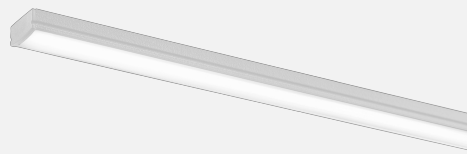

HARMONY SURFACE / CONCEALED

INDOOR / LINEAR

ambience

MAKING LIGHT WORK

PHYSICAL

| | |
|---------------------|-----------------------------------------------------------|
| Installation Method | Surface/Concealed |
| Accessories | Male/Female connector 2M, Open single end tail 3M, Custom |
| IP Rating | IP20 |
| Finish | Textured White, Textured Black, Textured Silver, Custom |

ELECTRICAL

| | |
|-----------------|------------------------------|
| Wattage | 5W/m, 10W/m, 14.5W/m |
| Voltage | 24V |
| Dimming Control | All types (order separately) |

RoHS

OPTICAL

| | |
|-------------------|----------------------------------------------------------------------|
| Optic | Clear, Frost, Opal, Smoked |
| Distribution | Flood 120° |
| CCT | 1600K, 1800K, 2000K, 2200K, 2400K, 2700K, 3000K, 3500K, 4000K, 6500K |
| CRI | CRI90 |
| System Lumen | 80lm - 1281lm |
| System Efficacy | Up to 95lm/W |
| Lifetime (L70B50) | 50,000hrs |