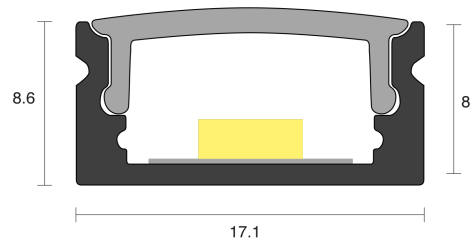

HARMONY SURFACE / CONCEALED

INDOOR / LINEAR

ambience

MAKING LIGHT WORK

PHYSICAL

Installation Method	Surface/Concealed
Accessories	Male/Female connector 2M, Open single end tail 3M, Custom
IP Rating	IP20
Finish	Textured White, Textured Black, Textured Silver, Custom

ELECTRICAL

Wattage	5W/m, 10W/m, 14.5W/m
Voltage	24V
Dimming Control	All types (order separately)

RoHS

OPTICAL

Optic	Clear, Frost, Opal, Smoked
Distribution	Flood 120°
CCT	1600K, 1800K, 2000K, 2200K, 2400K, 2700K, 3000K, 3500K, 4000K, 6500K
CRI	CRI90
System Lumen	80lm - 1281lm
System Efficacy	Up to 95lm/W
Lifetime (L70B50)	50,000hrs

ADDITIONAL

LED Module	Boost 8mm, Boost Ultra Warm 10mm
LED Driver	Remote
Warranty	5 Years
Add-Ons	Suitable for concealed mounting

IP20

Harmony