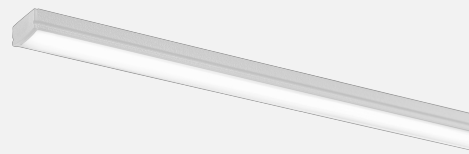

HARMONY SURFACE / CONCEALED

INDOOR / LINEAR

ambience

MAKING LIGHT WORK

PHYSICAL

Installation Method	Surface/Concealed
Accessories	Male/Female connector 2M, Open single end tail 3M, Custom
IP Rating	IP20
Finish	Textured White, Textured Black, Textured Silver, Custom

ELECTRICAL

Wattage	5W/m, 10W/m, 14.5W/m
Voltage	24V
Dimming Control	All types (order separately)

RoHS

OPTICAL

Optic	Clear, Frost, Opal, Smoked
Distribution	Flood 120°
CCT	1600K, 1800K, 2000K, 2200K, 2400K, 2700K, 3000K, 3500K, 4000K, 6500K
CRI	CRI90
System Lumen	80lm - 1281lm
System Efficacy	Up to 95lm/W
Lifetime (L70B50)	50,000hrs