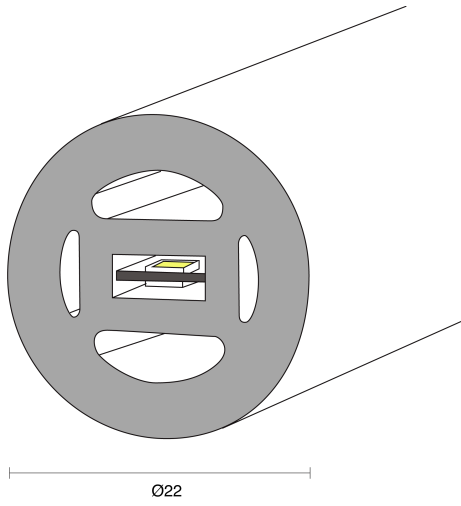

## PHYSICAL

Installation Method	Surface/Suspended
Accessories	Custom Feed, End feed 1M WP+DC CON single end
IP Rating	IP65

## ELECTRICAL

Wattage	20W/m
Voltage	24V
Dimming Control	All types (order separately)

**RoHS**

**O P T I C A L**

Distribution	Flood 360°
CCT	2700K, 3000K, 3500K, 4000K, 5000K, 6500K, Blue, Green, Red
CRI	CRI90
System Lumen	950lm
System Efficacy	48lm/W
Lifetime (L70B50)	36,000hrs

**IP65****A D D I T I O N A L**

LED Module	SMD2835 168LEDs/m
LED Driver	Remote
Warranty	3 Years
Add-Ons	Dual Bend; Minimum bending radius is Ø75mm; Max. length is 5m with power at single end

**Virtuoso Dual Bend**