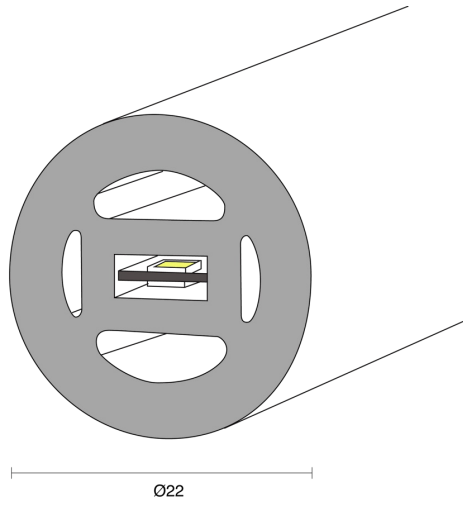

VIRTUOSO SURFACE / SUSPENDED

INDOOR / LINEAR

ambience

MAKING LIGHT WORK

PHYSICAL

Installation Method	Surface/Suspended
Accessories	Custom Feed, End feed 1M WP single end
IP Rating	IP44

ELECTRICAL

Wattage	20W/m
Voltage	24V
Dimming Control	All types (order separately)

RoHS

O P T I C A L

Distribution	Flood 360°
CCT	1800K, 2400K, 2700K, 3000K, 3500K, 4000K, 6500K
CRI	CRI90
System Lumen	950lm
System Efficacy	48lm/W
Lifetime (L70B50)	36,000hrs

IP44**A D D I T I O N A L**

LED Module	SMD2216 300LEDs/m
LED Driver	Remote
Warranty	3 Years
Add-Ons	Dual Bend; Minimum bending radius is Ø75mm; Max. length is 5m with power at single end