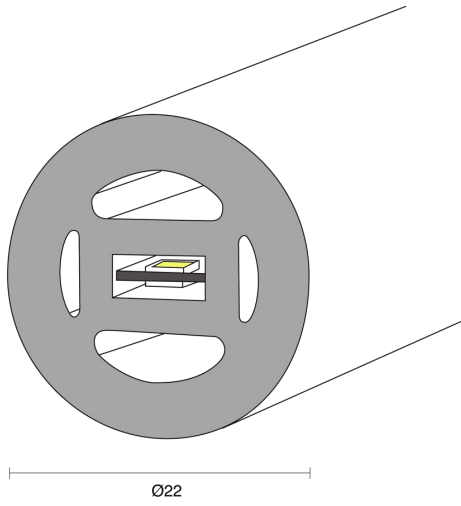

## PHYSICAL

Installation Method	Surface/Suspended
Accessories	Custom Feed, End feed 1M WP single end
IP Rating	IP44

## ELECTRICAL

Wattage	20W/m
Voltage	24V
Dimming Control	All types (order separately)

**RoHS**

**O P T I C A L**

Distribution	Flood 360°
CCT	1800K, 2400K, 2700K, 3000K, 3500K, 4000K, 6500K
CRI	CRI90
System Lumen	950lm
System Efficacy	48lm/W
Lifetime (L70B50)	36,000hrs

**IP44****A D D I T I O N A L**

LED Module	SMD2216 300LEDs/m
LED Driver	Remote
Warranty	3 Years
Add-Ons	Dual Bend; Minimum bending radius is Ø75mm; Max. length is 5m with power at single end

**Virtuoso Dual Bend**