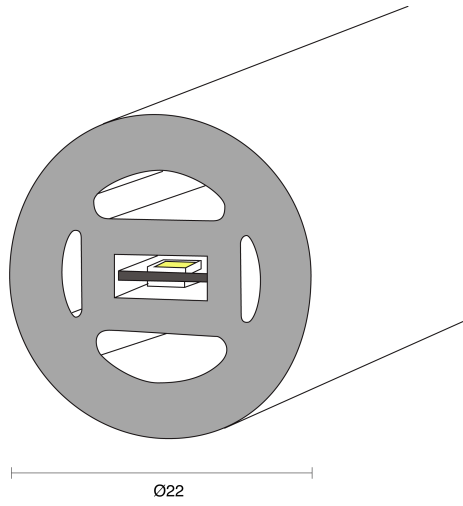

## PHYSICAL

Installation Method	Surface/Suspended
Accessories	Custom Feed, End feed 1M WP single end
IP Rating	IP44

## ELECTRICAL

Wattage	20W/m
Voltage	24V
Dimming Control	All types (order separately)

**RoHS**

**O P T I C A L**

Distribution	Flood 360°
CCT	1800K, 2400K, 2700K, 3000K, 3500K, 4000K, 6500K
CRI	CRI90
System Lumen	950lm
System Efficacy	48lm/W
Lifetime (L70B50)	36,000hrs

**IP44****A D D I T I O N A L**

LED Module	SMD2216 300LEDs/m
LED Driver	Remote
Warranty	3 Years
Add-Ons	Dual Bend; Minimum bending radius is Ø75mm; Max. length is 5m with power at single end

**Virtuoso Dual Bend**