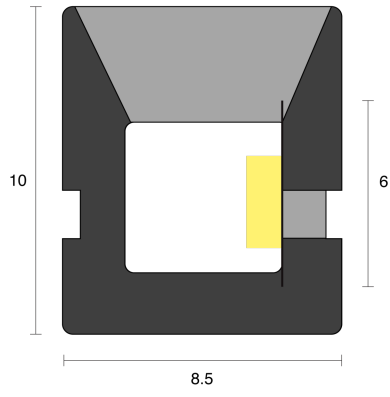

Bendable Piccolo Side Bend