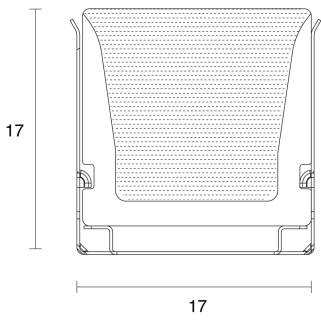

Flexible Aluminium Channel