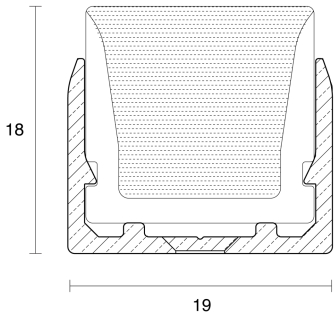

Bendable Medley Dual Bend

Aluminium Profile