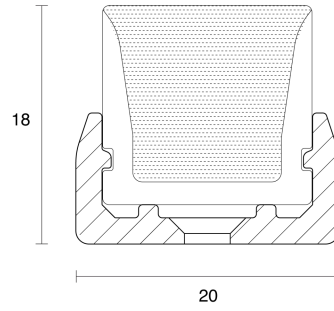

Mounting Clip