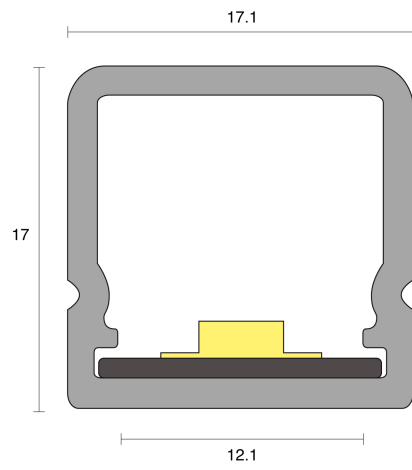

WAVE FIXED SURFACE MOUNTED

OUTDOOR / LINEAR

ambience

MAKING LIGHT WORK

PHYSICAL

Installation Method	Fixed Surface Mounted
Accessories	Male/Female connector 2M, Open single end tail 3M, Custom
IP Rating	IP65

ELECTRICAL

Wattage	5W/m, 10W/m, 14.5W/m, 20W/m
Voltage	24V
Dimming Control	All types (order separately)

RoHS

O P T I C A L

Optic	Clear, Opal
Distribution	Flood 350°
CCT	1600K, 1800K, 2000K, 2200K, 2400K, 2700K, 3000K, 3500K, 4000K, 6500K, Dim to Warm 1800K-3000K
CRI	CRI90
System Lumen	176lm - 1386lm
System Efficacy	Up to 84lm/W
Lifetime (L70B50)	50,000hrs

A D D I T I O N A L

LED Module	Boost 8mm, Boost 10mm, Boost Dim to Warm 12mm, Boost Ultra Warm 10mm
LED Driver	Remote
Warranty	3 Years

IP65

Wave