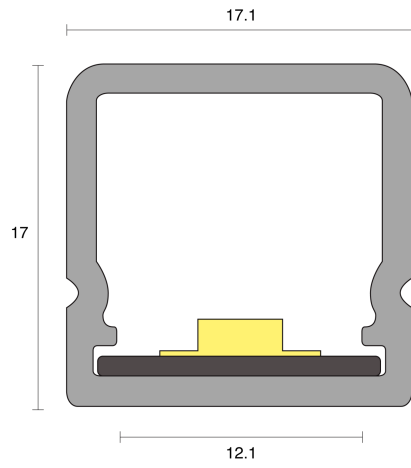

WAVE FIXED SURFACE MOUNTED

OUTDOOR / LINEAR

ambience

MAKING LIGHT WORK

PHYSICAL

Installation Method	Fixed Surface Mounted
Accessories	Male/Female connector 2M, Open single end tail 3M, Custom
IP Rating	IP65

ELECTRICAL

Wattage	5W/m, 10W/m, 14.5W/m, 20W/m
Voltage	24V
Dimming Control	All types (order separately)

RoHS

O P T I C A L

Optic	Clear, Opal
Distribution	Flood 350°
CCT	1600K, 1800K, 2000K, 2200K, 2400K, 2700K, 3000K, 3500K, 4000K, 6500K, Dim to Warm 1800K-3000K
CRI	CRI90
System Lumen	176lm - 1386lm
System Efficacy	Up to 84lm/W
Lifetime (L70B50)	50,000hrs

A D D I T I O N A L

LED Module	Boost 8mm, Boost 10mm, Boost Dim to Warm 12mm, Boost Ultra Warm 10mm
LED Driver	Remote
Warranty	3 Years

IP65

Wave