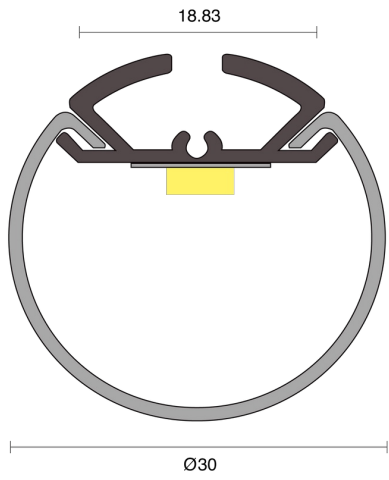

OBOE SUSPENDED

CREATE | INDOOR / LINEAR

ambience

MAKING LIGHT WORK

PHYSICAL

Size	XS, S
Installation Method	Suspended
Accessories	Suspension 1200mm, Suspension 3000mm, Custom
IP Rating	IP20
Finish	Textured White, Textured Black, Textured Silver, Customize

ELECTRICAL

Wattage	10W/m, 14.5W/m, 19.2W/m, 20W/m, 22W/m, 25W/m, 29W/m
Voltage	24V
Dimming Control	All types (order separately)

RoHS

O P T I C A L

Optic	Opal
Distribution	Flood 350°
CCT	1600K, 1800K, 2000K, 2200K, 2400K, 2700K, 3000K, 3500K, 4000K, 6500K, Amber, Blue, Cyan, Dim to Warm 1800K-3000K, Green, RGB, RGBW+1600K, RGBW+2700K, RGBW+3000K, RGBW+3500K, RGBW+4000K, RGBW+5000K, RGBW+6500K, Red, Tunable 1800K-3000K, Tunable 2700K-6500K
CRI	CRI80, CRI90
System Lumen	75lm - 2370lm
System Efficacy	Up to 95lm/W
Lifetime (L70B50)	50,000hrs

**IP20****A D D I T I O N A L**

LED Module	Boost 8mm, Boost 10mm, Boost Colour 10mm, Boost Dim to Warm 12mm, Boost RGB 10mm, Boost RGBW 12mm, Boost Tunable WH 10mm, Boost Ultra Warm 10mm
LED Driver	Remote
Warranty	5 Years