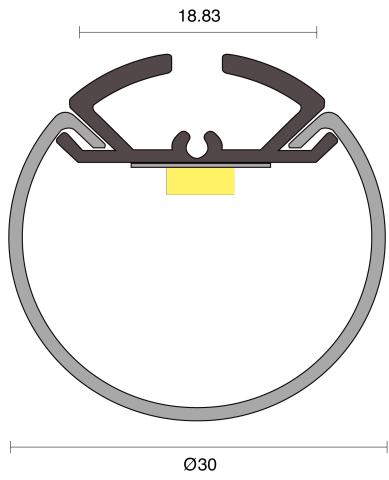

OBOE SUSPENDED

CREATE / LINEAR

ambience

MAKING LIGHT WORK

PHYSICAL

| | |
|---------------------|--|
| Size | XS, S |
| Installation Method | Suspended |
| Accessories | Suspension 1200mm, Suspension 3000mm, Custom |
| IP Rating | IP20 |
| Finish | Textured White, Textured Black, Textured Silver, Customize |

ELECTRICAL

| | |
|-----------------|---|
| Wattage | 10W/m, 14.5W/m, 19.2W/m, 20W/m, 22W/m, 25W/m, 29W/m |
| Voltage | 24V |
| Dimming Control | All types (order separately) |

RoHS

O P T I C A L

| | |
|-------------------|---|
| Optic | Opal |
| Distribution | Flood 350° |
| CCT | 1600K, 1800K, 2000K, 2200K, 2400K, 2700K, 3000K, 3500K, 4000K, 6500K, Amber, Blue, Cyan, Dim to Warm 1800K-3000K, Green, RGB, RGBW+1600K, RGBW+2700K, RGBW+3000K, RGBW+3500K, RGBW+4000K, RGBW+5000K, RGBW+6500K, Red, Tunable 1800K-3000K, Tunable 2700K-6500K |
| CRI | CRI80, CRI90 |
| System Lumen | 75lm - 2370lm |
| System Efficacy | Up to 95lm/W |
| Lifetime (L70B50) | 50,000hrs |

**IP20****A D D I T I O N A L**

| | |
|------------|---|
| LED Module | Boost 8mm, Boost 10mm, Boost Colour 10mm, Boost Dim to Warm 12mm, Boost RGB 10mm, Boost RGBW 12mm, Boost Tunable WH 10mm, Boost Ultra Warm 10mm |
| LED Driver | Remote |
| Warranty | 5 Years |