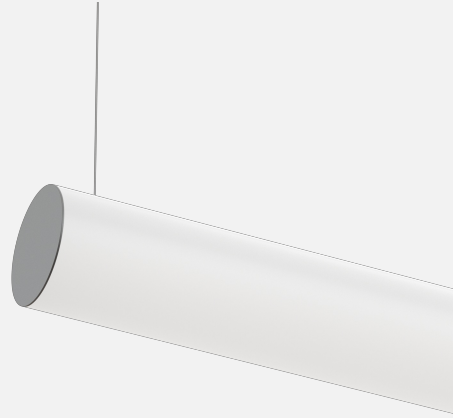

OBOE SUSPENDED

CREATE / LINEAR

ambience

MAKING LIGHT WORK

PHYSICAL

| | |
|---------------------|--|
| Size | XS, S |
| Installation Method | Suspended |
| Accessories | Suspension 1200mm, Suspension 3000mm, Custom |
| IP Rating | IP20 |
| Finish | Textured White, Textured Black, Textured Silver, Customize |

ELECTRICAL

| | |
|-----------------|---|
| Wattage | 10W/m, 14.5W/m, 19.2W/m, 20W/m, 22W/m, 25W/m, 29W/m |
| Voltage | 24V |
| Dimming Control | All types (order separately) |

RoHS

O P T I C A L

| | |
|-------------------|---|
| Optic | Opal |
| Distribution | Flood 350° |
| CCT | 1600K, 1800K, 2000K, 2200K, 2400K, 2700K, 3000K, 3500K, 4000K, 6500K, Amber, Blue, Cyan, Dim to Warm 1800K-3000K, Green, RGB, RGBW+1600K, RGBW+2700K, RGBW+3000K, RGBW+3500K, RGBW+4000K, RGBW+5000K, RGBW+6500K, Red, Tunable 1800K-3000K, Tunable 2700K-6500K |
| CRI | CRI80, CRI90 |
| System Lumen | 75lm - 2370lm |
| System Efficacy | Up to 95lm/W |
| Lifetime (L70B50) | 50,000hrs |

**IP20****A D D I T I O N A L**

| | |
|------------|---|
| LED Module | Boost 8mm, Boost 10mm, Boost Colour 10mm, Boost Dim to Warm 12mm, Boost RGB 10mm, Boost RGBW 12mm, Boost Tunable WH 10mm, Boost Ultra Warm 10mm |
| LED Driver | Remote |
| Warranty | 5 Years |