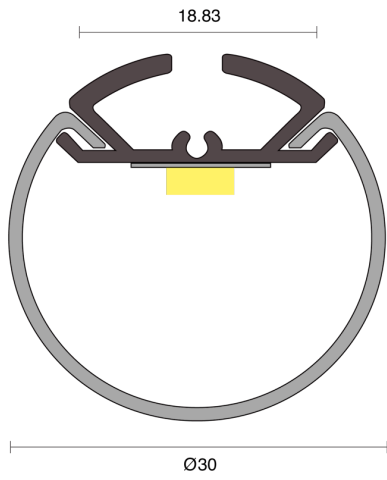

OBOE SUSPENDED

CREATE | INDOOR / LINEAR

ambience

MAKING LIGHT WORK

PHYSICAL

Size	XS, S
Installation Method	Suspended
Accessories	Suspension 1200mm, Suspension 3000mm, Custom
IP Rating	IP20
Finish	Textured White, Textured Black, Textured Silver, Customize

ELECTRICAL

Wattage	10W/m, 14.5W/m, 19.2W/m, 20W/m, 22W/m, 25W/m, 29W/m
Voltage	24V
Dimming Control	All types (order separately)

RoHS

O P T I C A L

Optic	Opal
Distribution	Flood 350°
CCT	1600K, 1800K, 2000K, 2200K, 2400K, 2700K, 3000K, 3500K, 4000K, 6500K, Amber, Blue, Cyan, Dim to Warm 1800K-3000K, Green, RGB, RGBW+1600K, RGBW+2700K, RGBW+3000K, RGBW+3500K, RGBW+4000K, RGBW+5000K, RGBW+6500K, Red, Tunable 1800K-3000K, Tunable 2700K-6500K
CRI	CRI80, CRI90
System Lumen	75lm - 2370lm
System Efficacy	Up to 95lm/W
Lifetime (L70B50)	50,000hrs

**IP20****A D D I T I O N A L**

LED Module	Boost 8mm, Boost 10mm, Boost Colour 10mm, Boost Dim to Warm 12mm, Boost RGB 10mm, Boost RGBW 12mm, Boost Tunable WH 10mm, Boost Ultra Warm 10mm
LED Driver	Remote
Warranty	5 Years