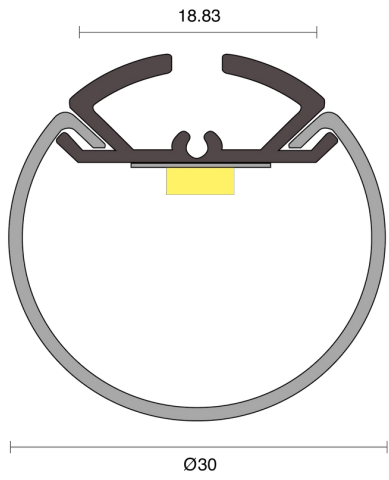

OBOE SUSPENDED

CREATE | INDOOR / LINEAR

ambience

MAKING LIGHT WORK

PHYSICAL

Size	XS, S
Installation Method	Suspended
Accessories	Suspension 1200mm, Suspension 3000mm, Custom
IP Rating	IP20
Finish	Textured White, Textured Black, Textured Silver, Customize

ELECTRICAL

Wattage	10W/m, 14.5W/m, 19.2W/m, 20W/m, 22W/m, 25W/m, 29W/m
Voltage	24V
Dimming Control	All types (order separately)

RoHS

O P T I C A L

Optic	Opal
Distribution	Flood 350°
CCT	1600K, 1800K, 2000K, 2200K, 2400K, 2700K, 3000K, 3500K, 4000K, 6500K, Amber, Blue, Cyan, Dim to Warm 1800K-3000K, Green, RGB, RGBW+1600K, RGBW+2700K, RGBW+3000K, RGBW+3500K, RGBW+4000K, RGBW+5000K, RGBW+6500K, Red, Tunable 1800K-3000K, Tunable 2700K-6500K
CRI	CRI80, CRI90
System Lumen	75lm - 2370lm
System Efficacy	Up to 95lm/W
Lifetime (L70B50)	50,000hrs

**IP20****A D D I T I O N A L**

LED Module	Boost 8mm, Boost 10mm, Boost Colour 10mm, Boost Dim to Warm 12mm, Boost RGB 10mm, Boost RGBW 12mm, Boost Tunable WH 10mm, Boost Ultra Warm 10mm
LED Driver	Remote
Warranty	5 Years