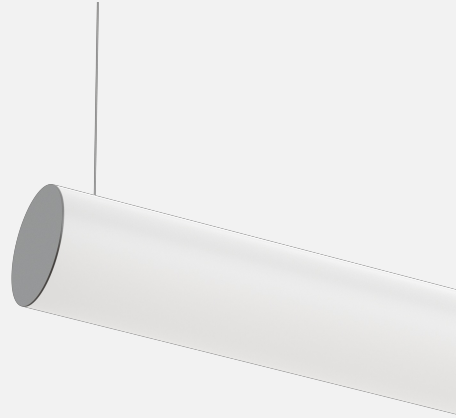

OBOE SUSPENDED

CREATE | INDOOR / LINEAR

ambience

MAKING LIGHT WORK

PHYSICAL

Size	XS, S
Installation Method	Suspended
Accessories	Suspension 1200mm, Suspension 3000mm, Custom
IP Rating	IP20
Finish	Textured White, Textured Black, Textured Silver, Customize

ELECTRICAL

Wattage	10W/m, 14.5W/m, 19.2W/m, 20W/m, 22W/m, 25W/m, 29W/m
Voltage	24V
Dimming Control	All types (order separately)

RoHS

O P T I C A L

Optic	Opal
Distribution	Flood 350°
CCT	1600K, 1800K, 2000K, 2200K, 2400K, 2700K, 3000K, 3500K, 4000K, 6500K, Amber, Blue, Cyan, Dim to Warm 1800K-3000K, Green, RGB, RGBW+1600K, RGBW+2700K, RGBW+3000K, RGBW+3500K, RGBW+4000K, RGBW+5000K, RGBW+6500K, Red, Tunable 1800K-3000K, Tunable 2700K-6500K
CRI	CRI80, CRI90
System Lumen	75lm - 2370lm
System Efficacy	Up to 95lm/W
Lifetime (L70B50)	50,000hrs

**IP20****A D D I T I O N A L**

LED Module	Boost 8mm, Boost 10mm, Boost Colour 10mm, Boost Dim to Warm 12mm, Boost RGB 10mm, Boost RGBW 12mm, Boost Tunable WH 10mm, Boost Ultra Warm 10mm
LED Driver	Remote
Warranty	5 Years