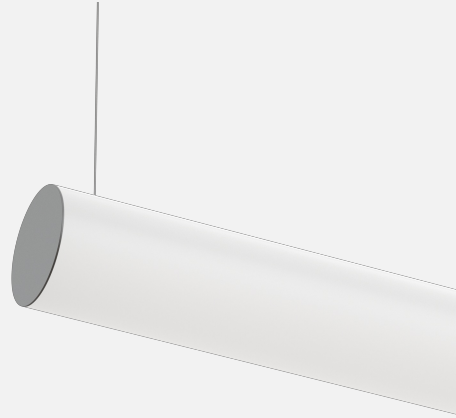

OBOE SUSPENDED

CREATE | INDOOR / LINEAR

ambience

MAKING LIGHT WORK

PHYSICAL

Size	XS, S
Installation Method	Suspended
Accessories	Suspension 1200mm, Suspension 3000mm, Custom
IP Rating	IP20
Finish	Textured White, Textured Black, Textured Silver, Customize

ELECTRICAL

Wattage	10W/m, 14.5W/m, 19.2W/m, 20W/m, 22W/m, 25W/m, 29W/m
Voltage	24V
Dimming Control	All types (order separately)

RoHS

O P T I C A L

Optic	Opal
Distribution	Flood 350°
CCT	1600K, 1800K, 2000K, 2200K, 2400K, 2700K, 3000K, 3500K, 4000K, 6500K, Amber, Blue, Cyan, Dim to Warm 1800K-3000K, Green, RGB, RGBW+1600K, RGBW+2700K, RGBW+3000K, RGBW+3500K, RGBW+4000K, RGBW+5000K, RGBW+6500K, Red, Tunable 1800K-3000K, Tunable 2700K-6500K
CRI	CRI80, CRI90
System Lumen	75lm - 2370lm
System Efficacy	Up to 95lm/W
Lifetime (L70B50)	50,000hrs

**IP20****A D D I T I O N A L**

LED Module	Boost 8mm, Boost 10mm, Boost Colour 10mm, Boost Dim to Warm 12mm, Boost RGB 10mm, Boost RGBW 12mm, Boost Tunable WH 10mm, Boost Ultra Warm 10mm
LED Driver	Remote
Warranty	5 Years