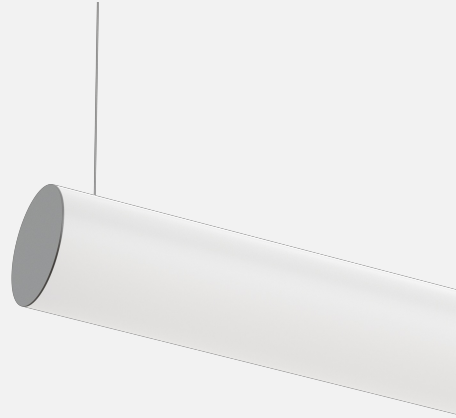

OBOE SUSPENDED

CREATE | INDOOR / LINEAR

ambience

MAKING LIGHT WORK

PHYSICAL

Size	XS, S
Installation Method	Suspended
Accessories	Suspension 1200mm, Suspension 3000mm, Custom
IP Rating	IP20
Finish	Textured White, Textured Black, Textured Silver, Customize

ELECTRICAL

Wattage	10W/m, 14.5W/m, 19.2W/m, 20W/m, 22W/m, 25W/m, 29W/m
Voltage	24V
Dimming Control	All types (order separately)

RoHS

O P T I C A L

Optic	Opal
Distribution	Flood 350°
CCT	1600K, 1800K, 2000K, 2200K, 2400K, 2700K, 3000K, 3500K, 4000K, 6500K, Amber, Blue, Cyan, Dim to Warm 1800K-3000K, Green, RGB, RGBW+1600K, RGBW+2700K, RGBW+3000K, RGBW+3500K, RGBW+4000K, RGBW+5000K, RGBW+6500K, Red, Tunable 1800K-3000K, Tunable 2700K-6500K
CRI	CRI80, CRI90
System Lumen	75lm - 2370lm
System Efficacy	Up to 95lm/W
Lifetime (L70B50)	50,000hrs

**IP20****A D D I T I O N A L**

LED Module	Boost 8mm, Boost 10mm, Boost Colour 10mm, Boost Dim to Warm 12mm, Boost RGB 10mm, Boost RGBW 12mm, Boost Tunable WH 10mm, Boost Ultra Warm 10mm
LED Driver	Remote
Warranty	5 Years