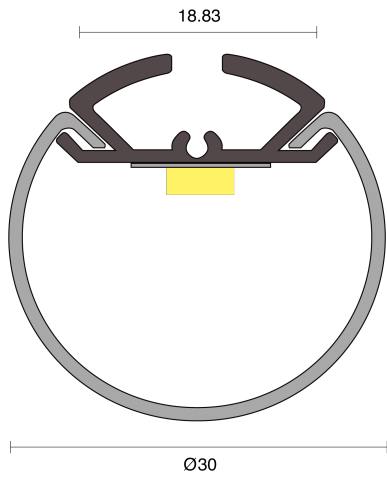

OBOE SUSPENDED

CREATE / LINEAR

ambience

MAKING LIGHT WORK

PHYSICAL

| | |
|---------------------|--|
| Size | XS, S |
| Installation Method | Suspended |
| Accessories | Suspension 1200mm, Suspension 3000mm, Custom |
| IP Rating | IP20 |
| Finish | Textured White, Textured Black, Textured Silver, Customize |

ELECTRICAL

| | |
|-----------------|---|
| Wattage | 10W/m, 14.5W/m, 19.2W/m, 20W/m, 22W/m, 25W/m, 29W/m |
| Voltage | 24V |
| Dimming Control | All types (order separately) |

RoHS

O P T I C A L

| | |
|-------------------|---|
| Optic | Opal |
| Distribution | Flood 350° |
| CCT | 1600K, 1800K, 2000K, 2200K, 2400K, 2700K, 3000K, 3500K, 4000K, 6500K, Amber, Blue, Cyan, Dim to Warm 1800K-3000K, Green, RGB, RGBW+1600K, RGBW+2700K, RGBW+3000K, RGBW+3500K, RGBW+4000K, RGBW+5000K, RGBW+6500K, Red, Tunable 1800K-3000K, Tunable 2700K-6500K |
| CRI | CRI80, CRI90 |
| System Lumen | 75lm - 2370lm |
| System Efficacy | Up to 95lm/W |
| Lifetime (L70B50) | 50,000hrs |

**IP20****A D D I T I O N A L**

| | |
|------------|---|
| LED Module | Boost 8mm, Boost 10mm, Boost Colour 10mm, Boost Dim to Warm 12mm, Boost RGB 10mm, Boost RGBW 12mm, Boost Tunable WH 10mm, Boost Ultra Warm 10mm |
| LED Driver | Remote |
| Warranty | 5 Years |