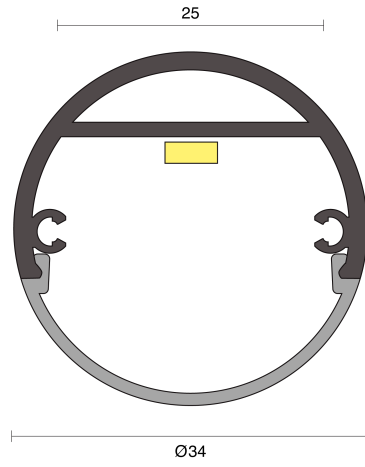

Panorama Smooth