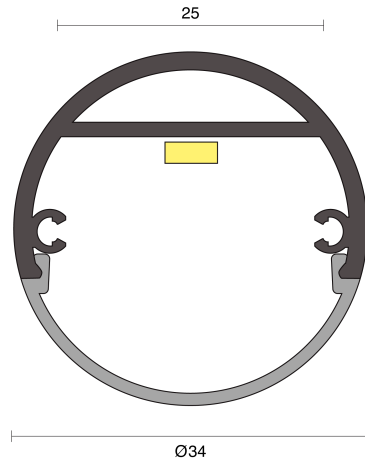

PANORAMA SMOOTH WALL MOUNTED

CREATE / LINEAR

ambience

MAKING LIGHT WORK

PHYSICAL

Installation Method	Wall Mounted
Accessories	Male/Female connector 2M, Open single end tail 3M, Custom
IP Rating	IP20
Finish	Textured White, Textured Black, Textured Silver, Customize

ELECTRICAL

Wattage	10W/m, 14.5W/m, 19.2W/m, 20W/m, 22W/m, 25W/m, 29W/m
Voltage	24V
Dimming Control	All types (order separately)

RoHS

O P T I C A L

Optic	Opal, Smoked
Distribution	Flood 120°
CCT	1600K, 1800K, 2000K, 2200K, 2400K, 2700K, 3000K, 3500K, 4000K, 6500K, Amber, Blue, Cyan, Dim to Warm 1800K-3000K, Green, RGB, RGBW+1600K, RGBW+2700K, RGBW+3000K, RGBW+3500K, RGBW+4000K, RGBW+5000K, RGBW+6500K, Red, Tunable 1800K-3000K, Tunable 2700K-6500K
CRI	CRI80, CRI90
System Lumen	36lm - 1800lm
System Efficacy	Up to 72lm/W
Lifetime (L70B50)	50,000hrs

**IP20****A D D I T I O N A L**

LED Module	Boost 8mm, Boost 10mm, Boost Colour 10mm, Boost Dim to Warm 12mm, Boost RGB 10mm, Boost RGBW 12mm, Boost Tunable WH 10mm, Boost Ultra Warm 10mm
LED Driver	Remote
Warranty	5 Years