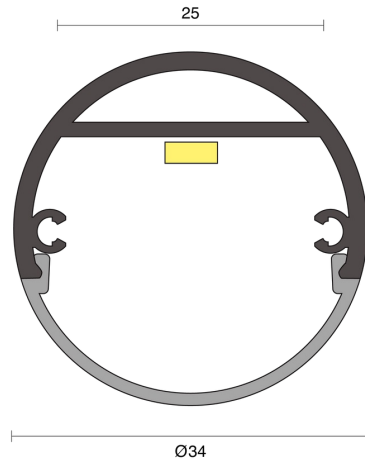

PANORAMA SMOOTH WALL MOUNTED

CREATE | INDOOR / LINEAR

ambience

MAKING LIGHT WORK

PHYSICAL

Installation Method	Wall Mounted
Accessories	Male/Female connector 2M, Open single end tail 3M, Custom
IP Rating	IP20
Finish	Textured White, Textured Black, Textured Silver, Customize

ELECTRICAL

Wattage	10W/m, 14.5W/m, 19.2W/m, 20W/m, 22W/m, 25W/m, 29W/m
Voltage	24V
Dimming Control	All types (order separately)

RoHS

O P T I C A L

Optic	Opal, Smoked
Distribution	Flood 120°
CCT	1600K, 1800K, 2000K, 2200K, 2400K, 2700K, 3000K, 3500K, 4000K, 6500K, Amber, Blue, Cyan, Dim to Warm 1800K-3000K, Green, RGB, RGBW+1600K, RGBW+2700K, RGBW+3000K, RGBW+3500K, RGBW+4000K, RGBW+5000K, RGBW+6500K, Red, Tunable 1800K-3000K, Tunable 2700K-6500K
CRI	CRI80, CRI90
System Lumen	36lm - 1800lm
System Efficacy	Up to 72lm/W
Lifetime (L70B50)	50,000hrs

**IP20****A D D I T I O N A L**

LED Module	Boost 8mm, Boost 10mm, Boost Colour 10mm, Boost Dim to Warm 12mm, Boost RGB 10mm, Boost RGBW 12mm, Boost Tunable WH 10mm, Boost Ultra Warm 10mm
LED Driver	Remote
Warranty	5 Years