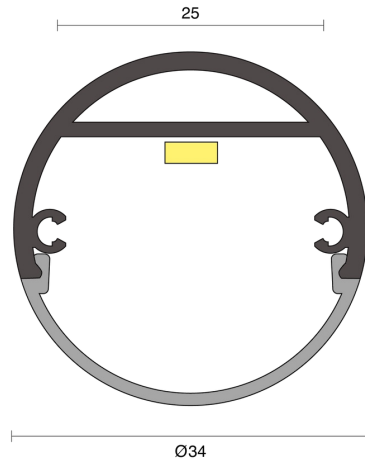

PANORAMA SMOOTH WALL MOUNTED

CREATE | INDOOR / LINEAR

ambience

MAKING LIGHT WORK

PHYSICAL

Installation Method	Wall Mounted
Accessories	Male/Female connector 2M, Open single end tail 3M, Custom
IP Rating	IP20
Finish	Textured White, Textured Black, Textured Silver, Customize

ELECTRICAL

Wattage	10W/m, 14.5W/m, 19.2W/m, 20W/m, 22W/m, 25W/m, 29W/m
Voltage	24V
Dimming Control	All types (order separately)

RoHS

O P T I C A L

Optic	Opal, Smoked
Distribution	Flood 120°
CCT	1600K, 1800K, 2000K, 2200K, 2400K, 2700K, 3000K, 3500K, 4000K, 6500K, Amber, Blue, Cyan, Dim to Warm 1800K-3000K, Green, RGB, RGBW+1600K, RGBW+2700K, RGBW+3000K, RGBW+3500K, RGBW+4000K, RGBW+5000K, RGBW+6500K, Red, Tunable 1800K-3000K, Tunable 2700K-6500K
CRI	CRI80, CRI90
System Lumen	36lm - 1800lm
System Efficacy	Up to 72lm/W
Lifetime (L70B50)	50,000hrs

**IP20****A D D I T I O N A L**

LED Module	Boost 8mm, Boost 10mm, Boost Colour 10mm, Boost Dim to Warm 12mm, Boost RGB 10mm, Boost RGBW 12mm, Boost Tunable WH 10mm, Boost Ultra Warm 10mm
LED Driver	Remote
Warranty	5 Years