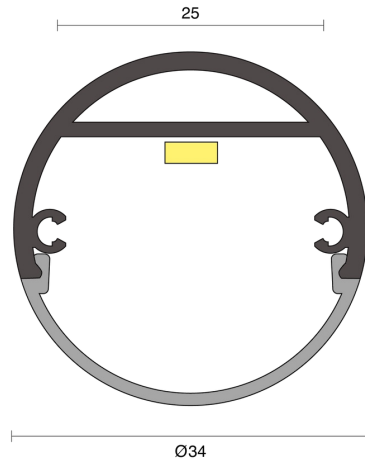

PANORAMA SMOOTH SUSPENDED

CREATE | INDOOR / LINEAR

ambience

MAKING LIGHT WORK

PHYSICAL

Installation Method	Suspended
Accessories	Suspension 1500mm, Suspension 3000mm, Custom
IP Rating	IP20
Finish	Textured White, Textured Black, Textured Silver, Customize

ELECTRICAL

Wattage	10W/m, 14.5W/m, 19.2W/m, 20W/m, 22W/m, 25W/m, 29W/m
Voltage	24V
Dimming Control	All types (order separately)

RoHS

O P T I C A L

Optic	Opal, Smoked
Distribution	Flood 120°
CCT	1600K, 1800K, 2000K, 2200K, 2400K, 2700K, 3000K, 3500K, 4000K, 6500K, Amber, Blue, Cyan, Dim to Warm 1800K-3000K, Green, RGB, RGBW+1600K, RGBW+2700K, RGBW+3000K, RGBW+3500K, RGBW+4000K, RGBW+5000K, RGBW+6500K, Red, Tunable 1800K-3000K, Tunable 2700K-6500K
CRI	CRI80, CRI90
System Lumen	36lm - 1800lm
System Efficacy	Up to 72lm/W
Lifetime (L70B50)	50,000hrs

**IP20****A D D I T I O N A L**

LED Module	Boost 8mm, Boost 10mm, Boost Colour 10mm, Boost Dim to Warm 12mm, Boost RGB 10mm, Boost RGBW 12mm, Boost Tunable WH 10mm, Boost Ultra Warm 10mm
LED Driver	Remote
Warranty	5 Years