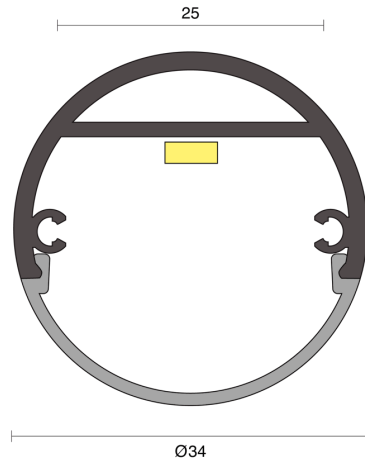

## PHYSICAL

Installation Method	Suspended
Accessories	Suspension 1500mm, Suspension 3000mm, Custom
IP Rating	IP20
Finish	Textured White, Textured Black, Textured Silver, Customize

## ELECTRICAL

Wattage	10W/m, 14.5W/m, 19.2W/m, 20W/m, 22W/m, 25W/m, 29W/m
Voltage	24V
Dimming Control	All types (order separately)

RoHS

**O P T I C A L**

Optic	Opal, Smoked
Distribution	Flood 120°
CCT	1600K, 1800K, 2000K, 2200K, 2400K, 2700K, 3000K, 3500K, 4000K, 6500K, Amber, Blue, Cyan, Dim to Warm 1800K-3000K, Green, RGB, RGBW+1600K, RGBW+2700K, RGBW+3000K, RGBW+3500K, RGBW+4000K, RGBW+5000K, RGBW+6500K, Red, Tunable 1800K-3000K, Tunable 2700K-6500K
CRI	CRI80, CRI90
System Lumen	36lm - 1800lm
System Efficacy	Up to 72lm/W
Lifetime (L70B50)	50,000hrs

**IP20****A D D I T I O N A L**

LED Module	Boost 8mm, Boost 10mm, Boost Colour 10mm, Boost Dim to Warm 12mm, Boost RGB 10mm, Boost RGBW 12mm, Boost Tunable WH 10mm, Boost Ultra Warm 10mm
LED Driver	Remote
Warranty	5 Years