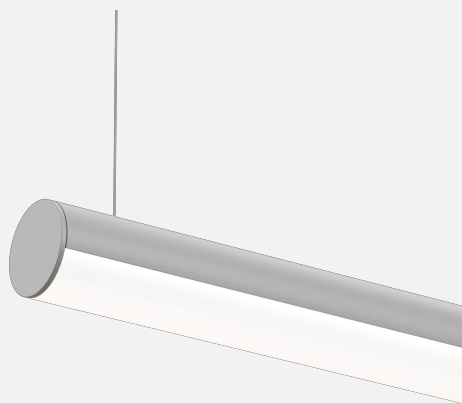

# PANORAMA SMOOTH SUSPENDED

CREATE | INDOOR / LINEAR

ambience

MAKING LIGHT WORK

## PHYSICAL

Installation Method	Suspended
Accessories	Suspension 1500mm, Suspension 3000mm, Custom
IP Rating	IP20
Finish	Textured White, Textured Black, Textured Silver, Customize

## ELECTRICAL

Wattage	10W/m, 14.5W/m, 19.2W/m, 20W/m, 22W/m, 25W/m, 29W/m
Voltage	24V
Dimming Control	All types (order separately)

RoHS

**O P T I C A L**

Optic	Opal, Smoked
Distribution	Flood 120°
CCT	1600K, 1800K, 2000K, 2200K, 2400K, 2700K, 3000K, 3500K, 4000K, 6500K, Amber, Blue, Cyan, Dim to Warm 1800K-3000K, Green, RGB, RGBW+1600K, RGBW+2700K, RGBW+3000K, RGBW+3500K, RGBW+4000K, RGBW+5000K, RGBW+6500K, Red, Tunable 1800K-3000K, Tunable 2700K-6500K
CRI	CRI80, CRI90
System Lumen	36lm - 1800lm
System Efficacy	Up to 72lm/W
Lifetime (L70B50)	50,000hrs

**IP20****A D D I T I O N A L**

LED Module	Boost 8mm, Boost 10mm, Boost Colour 10mm, Boost Dim to Warm 12mm, Boost RGB 10mm, Boost RGBW 12mm, Boost Tunable WH 10mm, Boost Ultra Warm 10mm
LED Driver	Remote
Warranty	5 Years