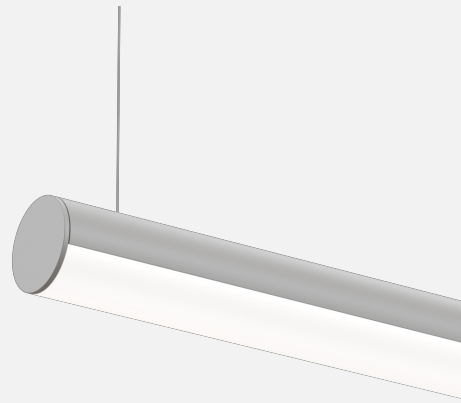

PANORAMA SMOOTH SUSPENDED

CREATE | INDOOR / LINEAR

ambience

MAKING LIGHT WORK

PHYSICAL

Installation Method	Suspended
Accessories	Suspension 1500mm, Suspension 3000mm, Custom
IP Rating	IP20
Finish	Textured White, Textured Black, Textured Silver, Customize

ELECTRICAL

Wattage	10W/m, 14.5W/m, 19.2W/m, 20W/m, 22W/m, 25W/m, 29W/m
Voltage	24V
Dimming Control	All types (order separately)

RoHS

O P T I C A L

Optic	Opal, Smoked
Distribution	Flood 120°
CCT	1600K, 1800K, 2000K, 2200K, 2400K, 2700K, 3000K, 3500K, 4000K, 6500K, Amber, Blue, Cyan, Dim to Warm 1800K-3000K, Green, RGB, RGBW+1600K, RGBW+2700K, RGBW+3000K, RGBW+3500K, RGBW+4000K, RGBW+5000K, RGBW+6500K, Red, Tunable 1800K-3000K, Tunable 2700K-6500K
CRI	CRI80, CRI90
System Lumen	36lm - 1800lm
System Efficacy	Up to 72lm/W
Lifetime (L70B50)	50,000hrs

**IP20****A D D I T I O N A L**

LED Module	Boost 8mm, Boost 10mm, Boost Colour 10mm, Boost Dim to Warm 12mm, Boost RGB 10mm, Boost RGBW 12mm, Boost Tunable WH 10mm, Boost Ultra Warm 10mm
LED Driver	Remote
Warranty	5 Years

Panorama Smooth