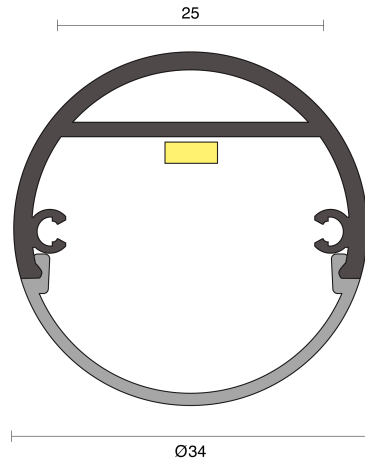

PANORAMA SMOOTH SUSPENDED

CREATE / LINEAR

ambience

MAKING LIGHT WORK

PHYSICAL

Installation Method	Suspended
Accessories	Suspension 1500mm, Suspension 3000mm, Custom
IP Rating	IP20
Finish	Textured White, Textured Black, Textured Silver, Customize

ELECTRICAL

Wattage	10W/m, 14.5W/m, 19.2W/m, 20W/m, 22W/m, 25W/m, 29W/m
Voltage	24V
Dimming Control	All types (order separately)

RoHS

O P T I C A L

Optic	Opal, Smoked
Distribution	Flood 120°
CCT	1600K, 1800K, 2000K, 2200K, 2400K, 2700K, 3000K, 3500K, 4000K, 6500K, Amber, Blue, Cyan, Dim to Warm 1800K-3000K, Green, RGB, RGBW+1600K, RGBW+2700K, RGBW+3000K, RGBW+3500K, RGBW+4000K, RGBW+5000K, RGBW+6500K, Red, Tunable 1800K-3000K, Tunable 2700K-6500K
CRI	CRI80, CRI90
System Lumen	36lm - 1800lm
System Efficacy	Up to 72lm/W
Lifetime (L70B50)	50,000hrs

**IP20****A D D I T I O N A L**

LED Module	Boost 8mm, Boost 10mm, Boost Colour 10mm, Boost Dim to Warm 12mm, Boost RGB 10mm, Boost RGBW 12mm, Boost Tunable WH 10mm, Boost Ultra Warm 10mm
LED Driver	Remote
Warranty	5 Years