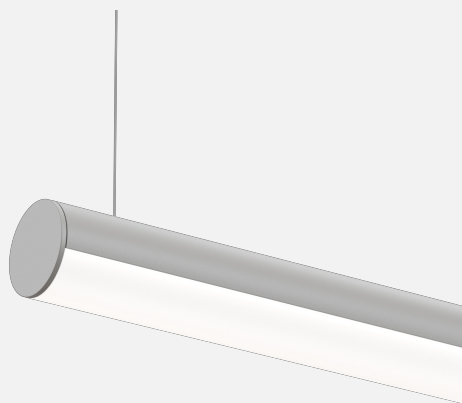

PANORAMA SMOOTH SUSPENDED

CREATE / LINEAR

ambience

MAKING LIGHT WORK

PHYSICAL

Installation Method	Suspended
Accessories	Suspension 1500mm, Suspension 3000mm, Custom
IP Rating	IP20
Finish	Textured White, Textured Black, Textured Silver, Customize

ELECTRICAL

Wattage	10W/m, 14.5W/m, 19.2W/m, 20W/m, 22W/m, 25W/m, 29W/m
Voltage	24V
Dimming Control	All types (order separately)

RoHS

O P T I C A L

Optic	Opal, Smoked
Distribution	Flood 120°
CCT	1600K, 1800K, 2000K, 2200K, 2400K, 2700K, 3000K, 3500K, 4000K, 6500K, Amber, Blue, Cyan, Dim to Warm 1800K-3000K, Green, RGB, RGBW+1600K, RGBW+2700K, RGBW+3000K, RGBW+3500K, RGBW+4000K, RGBW+5000K, RGBW+6500K, Red, Tunable 1800K-3000K, Tunable 2700K-6500K
CRI	CRI80, CRI90
System Lumen	36lm - 1800lm
System Efficacy	Up to 72lm/W
Lifetime (L70B50)	50,000hrs

**IP20****A D D I T I O N A L**

LED Module	Boost 8mm, Boost 10mm, Boost Colour 10mm, Boost Dim to Warm 12mm, Boost RGB 10mm, Boost RGBW 12mm, Boost Tunable WH 10mm, Boost Ultra Warm 10mm
LED Driver	Remote
Warranty	5 Years

Panorama Smooth