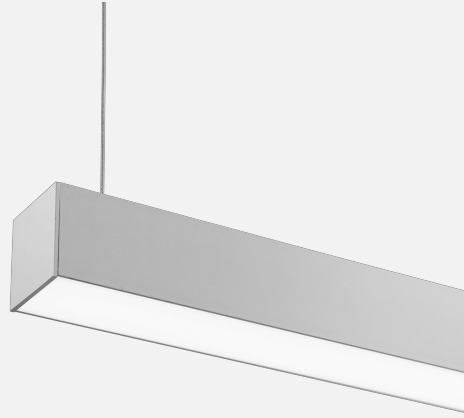

DECIBEL SUSPENDED

INDOOR / LINEAR

ambience

MAKING LIGHT WORK

PHYSICAL

Installation Method	Suspended
Accessories	Suspension 1200mm, Suspension 3000mm, Custom
IP Rating	IP20
Finish	Textured White, Textured Black, Textured Silver, Custom

ELECTRICAL

Wattage	10W/m, 14.5W/m, 19.2W/m, 20W/m, 22W/m, 25W/m, 29W/m, 40W/m
Voltage	24V
Dimming Control	All types (order separately)

RoHS

O P T I C A L

Optic	Frost, Opal, Smoked
Distribution	Flood 120°
CCT	1600K, 1800K, 2000K, 2200K, 2400K, 2700K, 3000K, 3500K, 4000K, 6500K, Amber, Blue, Cyan, Dim to Warm 1800K-3000K, Green, RGB, RGBW+1600K, RGBW+2700K, RGBW+3000K, RGBW+3500K, RGBW+4000K, RGBW+5000K, RGBW+6500K, Red, Tunable 1800K-3000K, Tunable 2700K-6500K
CRI	CRI80, CRI90
System Lumen	31lm - 2188lm
System Efficacy	Up to 80lm/W
Lifetime (L70B50)	50,000hrs