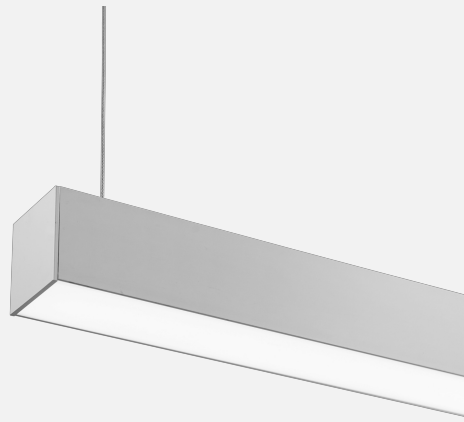

DECIBEL SUSPENDED

INDOOR / LINEAR

ambience

MAKING LIGHT WORK

PHYSICAL

Installation Method	Suspended
Accessories	Suspension 1200mm, Suspension 3000mm, Custom
IP Rating	IP20
Finish	Textured White, Textured Black, Textured Silver, Custom

ELECTRICAL

Wattage	10W/m, 14.5W/m, 19.2W/m, 20W/m, 22W/m, 25W/m, 29W/m, 40W/m
Voltage	24V
Dimming Control	All types (order separately)

RoHS

O P T I C A L

Optic	Frost, Opal, Smoked
Distribution	Flood 120°
CCT	1600K, 1800K, 2000K, 2200K, 2400K, 2700K, 3000K, 3500K, 4000K, 6500K, Amber, Blue, Cyan, Dim to Warm 1800K-3000K, Green, RGB, RGBW+1600K, RGBW+2700K, RGBW+3000K, RGBW+3500K, RGBW+4000K, RGBW+5000K, RGBW+6500K, Red, Tunable 1800K-3000K, Tunable 2700K-6500K
CRI	CRI80, CRI90
System Lumen	31lm - 2188lm
System Efficacy	Up to 80lm/W
Lifetime (L70B50)	50,000hrs