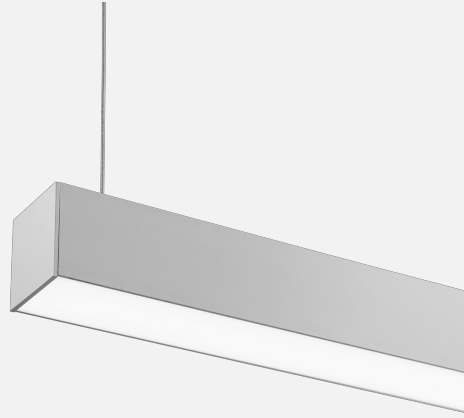

DECIBEL SUSPENDED

INDOOR / LINEAR

ambience

MAKING LIGHT WORK

PHYSICAL

Installation Method	Suspended
Accessories	Suspension 1200mm, Suspension 3000mm, Custom
IP Rating	IP20
Finish	Textured White, Textured Black, Textured Silver, Custom

ELECTRICAL

Wattage	10W/m, 14.5W/m, 19.2W/m, 20W/m, 22W/m, 25W/m, 29W/m, 40W/m
Voltage	24V
Dimming Control	All types (order separately)

RoHS

O P T I C A L

Optic	Frost, Opal, Smoked
Distribution	Flood 120°
CCT	1600K, 1800K, 2000K, 2200K, 2400K, 2700K, 3000K, 3500K, 4000K, 6500K, Amber, Blue, Cyan, Dim to Warm 1800K-3000K, Green, RGB, RGBW+1600K, RGBW+2700K, RGBW+3000K, RGBW+3500K, RGBW+4000K, RGBW+5000K, RGBW+6500K, Red, Tunable 1800K-3000K, Tunable 2700K-6500K
CRI	CRI80, CRI90
System Lumen	31lm - 2188lm
System Efficacy	Up to 80lm/W
Lifetime (L70B50)	50,000hrs