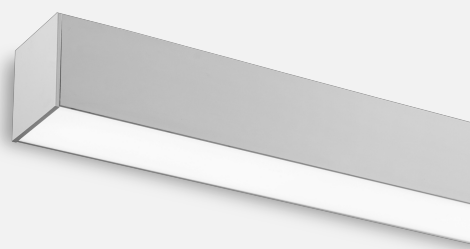

# DECIBEL WALL MOUNTED

INDOOR / LINEAR

ambience

MAKING LIGHT WORK

## PHYSICAL

Installation Method	Wall Mounted
Accessories	Male/Female connector 2M, Open single end tail 3M, Custom
IP Rating	IP20
Finish	Textured White, Textured Black, Textured Silver, Custom