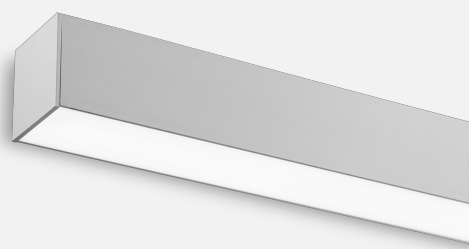

# DECIBEL WALL MOUNTED

INDOOR / LINEAR

ambience

MAKING LIGHT WORK

## PHYSICAL

Installation Method	Wall Mounted
Accessories	Male/Female connector 2M, Open single end tail 3M, Custom
IP Rating	IP20
Finish	Textured White, Textured Black, Textured Silver, Custom