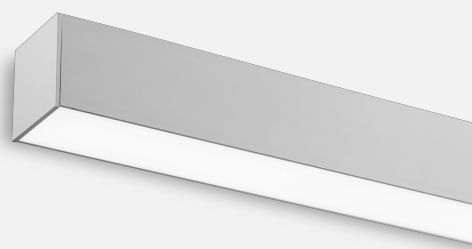

# DECIBEL WALL MOUNTED

INDOOR / LINEAR

ambience

MAKING LIGHT WORK

## PHYSICAL

Installation Method	Wall Mounted
Accessories	Male/Female connector 2M, Open single end tail 3M, Custom
IP Rating	IP20
Finish	Textured White, Textured Black, Textured Silver, Custom