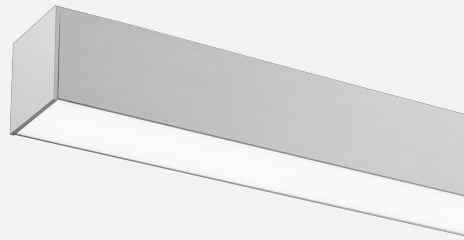

DECIBEL FIXED SURFACE MOUNTED

INDOOR / LINEAR

ambience

MAKING LIGHT WORK

PHYSICAL

Installation Method	Fixed Surface Mounted
Accessories	Male/Female connector 2M, Open single end tail 3M, Custom
IP Rating	IP20
Finish	Textured White, Textured Black, Textured Silver, Custom

ELECTRICAL

Wattage	10W/m, 14.5W/m, 19.2W/m, 20W/m, 22W/m, 25W/m, 29W/m, 40W/m
Voltage	24V
Dimming Control	All types (order separately)

RoHS

O P T I C A L

Optic	Frost, Opal, Smoked
Distribution	Flood 120°
CCT	1600K, 1800K, 2000K, 2200K, 2400K, 2700K, 3000K, 3500K, 4000K, 6500K, Amber, Blue, Cyan, Dim to Warm 1800K-3000K, Green, RGB, RGBW+1600K, RGBW+2700K, RGBW+3000K, RGBW+3500K, RGBW+4000K, RGBW+5000K, RGBW+6500K, Red, Tunable 1800K-3000K, Tunable 2700K-6500K
CRI	CRI80, CRI90
System Lumen	31lm - 2188lm
System Efficacy	Up to 80lm/W
Lifetime (L70B50)	50,000hrs