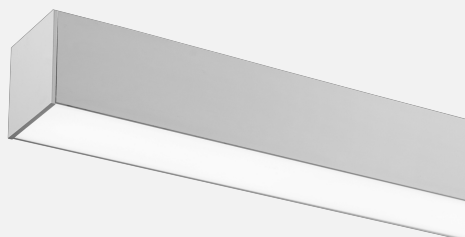

# DECIBEL FIXED SURFACE MOUNTED

INDOOR / LINEAR

ambience

MAKING LIGHT WORK

## PHYSICAL

Installation Method	Fixed Surface Mounted
Accessories	Male/Female connector 2M, Open single end tail 3M, Custom
IP Rating	IP20
Finish	Textured White, Textured Black, Textured Silver, Custom