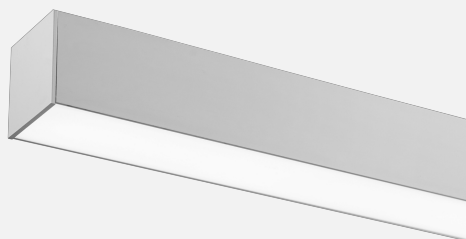

# DECIBEL FIXED SURFACE MOUNTED

INDOOR / LINEAR

ambience

MAKING LIGHT WORK

## PHYSICAL

Installation Method	Fixed Surface Mounted
Accessories	Male/Female connector 2M, Open single end tail 3M, Custom
IP Rating	IP20
Finish	Textured White, Textured Black, Textured Silver, Custom