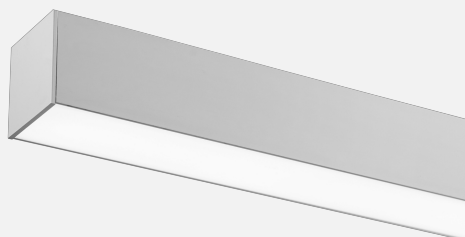

DECIBEL FIXED SURFACE MOUNTED

INDOOR / LINEAR

ambience

MAKING LIGHT WORK

PHYSICAL

Installation Method	Fixed Surface Mounted
Accessories	Male/Female connector 2M, Open single end tail 3M, Custom
IP Rating	IP20
Finish	Textured White, Textured Black, Textured Silver, Custom

ELECTRICAL

Wattage	10W/m, 14.5W/m, 19.2W/m, 20W/m, 22W/m, 25W/m, 29W/m, 40W/m
Voltage	24V
Dimming Control	All types (order separately)

RoHS

O P T I C A L

Optic	Frost, Opal, Smoked
Distribution	Flood 120°
CCT	1600K, 1800K, 2000K, 2200K, 2400K, 2700K, 3000K, 3500K, 4000K, 6500K, Amber, Blue, Cyan, Dim to Warm 1800K-3000K, Green, RGB, RGBW+1600K, RGBW+2700K, RGBW+3000K, RGBW+3500K, RGBW+4000K, RGBW+5000K, RGBW+6500K, Red, Tunable 1800K-3000K, Tunable 2700K-6500K
CRI	CRI80, CRI90
System Lumen	31lm - 2188lm
System Efficacy	Up to 80lm/W
Lifetime (L70B50)	50,000hrs