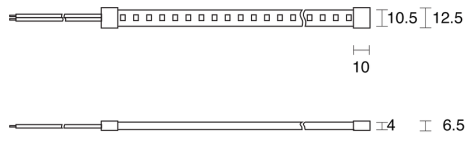

Boost Colour IP