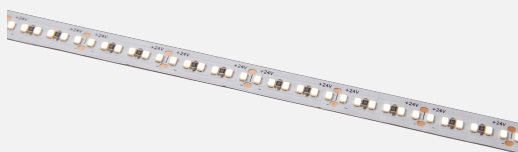

# BOOST COLOUR IP FIXED SURFACE MOUNTED

OUTDOOR / LINEAR

ambience

MAKING LIGHT WORK

## PHYSICAL

Installation Method	Fixed Surface Mounted
Accessories	End 1M WP tails at both ends
IP Rating	IP67

## O P T I C A L

Distribution	Flood 120°
CCT	Amber, Blue, Cyan, Green, Red
CRI	CRI80
System Lumen	21lm - 80lm
System Efficacy	Up to 8lm/W
Lifetime (L70B50)	50,000hrs