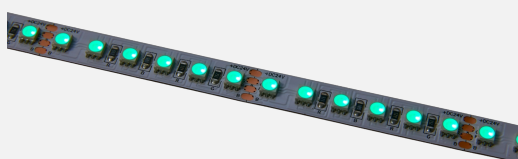

# BOOST COLOUR FIXED SURFACE MOUNTED

INDOOR / LINEAR

ambience

MAKING LIGHT WORK

## PHYSICAL

Installation Method Fixed Surface Mounted

Accessories Rear tails 3m both ends

IP Rating IP20

## ELECTRICAL

Wattage 10W/m, 14.5W/m

Voltage 24V

Dimming Control All types (order separately)

**RoHS**

**IP20**

## O P T I C A L

Distribution	Flood 120°
CCT	Amber, Blue, Cyan, Green, Red, Yellow
CRI	CRI80
System Lumen	150lm - 648lm
System Efficacy	Up to 46lm/W
Lifetime (L70B50)	50,000hrs