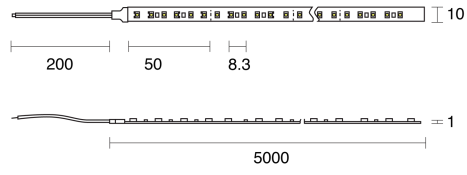

Boost Colour