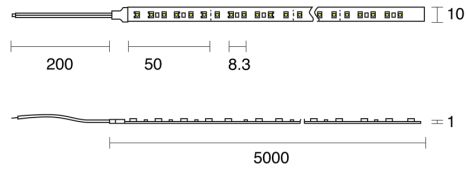

Boost Colour