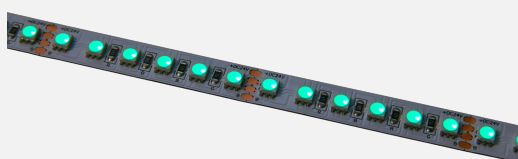

# BOOST COLOUR FIXED SURFACE MOUNTED

INDOOR / LINEAR

ambience

MAKING LIGHT WORK

## PHYSICAL

Installation Method Fixed Surface Mounted

Accessories Rear tails 3m both ends

IP Rating IP20

## ELECTRICAL

Wattage 10W/m, 14.5W/m

Voltage 24V

Dimming Control All types (order separately)

**RoHS**

**IP20**

## O P T I C A L

Distribution	Flood 120°
CCT	Amber, Blue, Cyan, Green, Red, Yellow
CRI	CRI80
System Lumen	150lm - 648lm
System Efficacy	Up to 46lm/W
Lifetime (L70B50)	50,000hrs