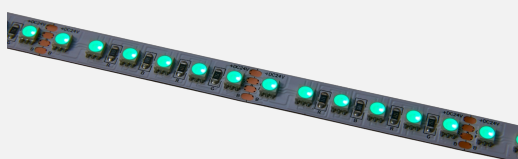

BOOST COLOUR FIXED SURFACE MOUNTED

INDOOR / LINEAR

ambience

MAKING LIGHT WORK

PHYSICAL

Installation Method Fixed Surface Mounted

Accessories Rear tails 3m both ends

IP Rating IP20

ELECTRICAL

Wattage 10W/m, 14.5W/m

Voltage 24V

Dimming Control All types (order separately)

RoHS

IP20

O P T I C A L

Distribution	Flood 120°
CCT	Amber, Blue, Cyan, Green, Red, Yellow
CRI	CRI80
System Lumen	150lm - 648lm
System Efficacy	Up to 46lm/W
Lifetime (L70B50)	50,000hrs

A D D I T I O N A L

LED Module	SMD2835 120LEDs/m
LED Driver	Remote
Warranty	5 Years

Boost Colour