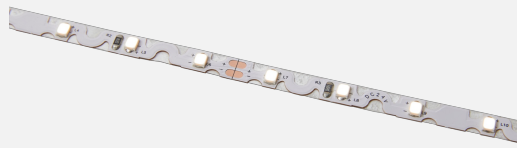

MAESTRO FIXED SURFACE MOUNTED

INDOOR / LINEAR

ambience

MAKING LIGHT WORK

PHYSICAL

Installation Method	Fixed Surface Mounted
Accessories	Rear tails 200mm both ends
IP Rating	IP20

ELECTRICAL

Wattage	10W/m
Voltage	24V
Dimming Control	All types (order separately)

RoHS

IP20

O P T I C A L

Distribution	Flood 120°
CCT	1800K, 2400K, 2700K, 3000K, 3500K, 4000K, 6500K
CRI	CRI90
System Lumen	500lm - 770lm
System Efficacy	Up to 77lm/W
Lifetime (L70B50)	50,000hrs

A D D I T I O N A L

LED Module	SMD2835 60LEDs/m
LED Driver	Remote
Warranty	5 Years

Maestro