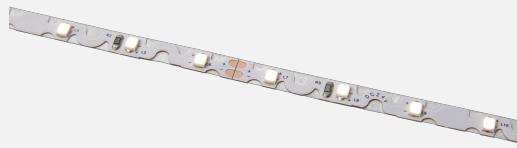

# MAESTRO FIXED SURFACE MOUNTED

INDOOR / LINEAR

ambience

MAKING LIGHT WORK

## PHYSICAL

|                     |                            |
|---------------------|----------------------------|
| Installation Method | Fixed Surface Mounted      |
| Accessories         | Rear tails 200mm both ends |
| IP Rating           | IP20                       |

## O P T I C A L

|                   |   |
|-------------------|---|
| Distribution      | Flood 120°                                      |
| CCT               | 1800K, 2400K, 2700K, 3000K, 3500K, 4000K, 6500K |
| CRI               | CRI90   |
| System Lumen      | 500lm - 770lm                                   |
| System Efficacy   | Up to 77lm/W                                    |
| Lifetime (L70B50) | 50,000hrs                                       |