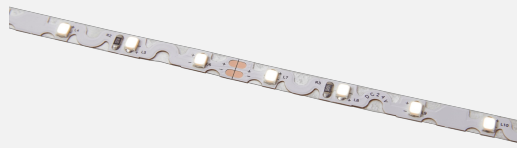

MAESTRO FIXED SURFACE MOUNTED

INDOOR / LINEAR

ambience

MAKING LIGHT WORK

PHYSICAL

Installation Method	Fixed Surface Mounted
Accessories	Rear tails 200mm both ends
IP Rating	IP20

ELECTRICAL

Wattage	10W/m
Voltage	24V
Dimming Control	All types (order separately)

RoHS

IP20

O P T I C A L

Distribution	Flood 120°
CCT	1800K, 2400K, 2700K, 3000K, 3500K, 4000K, 6500K
CRI	CRI90
System Lumen	500lm - 770lm
System Efficacy	Up to 77lm/W
Lifetime (L70B50)	50,000hrs

A D D I T I O N A L

LED Module	SMD2835 60LEDs/m
LED Driver	Remote
Warranty	5 Years

Maestro