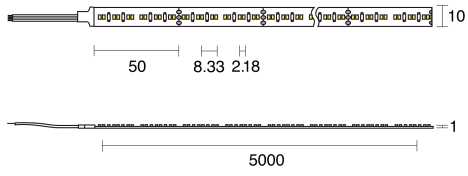

Boost Tunable White