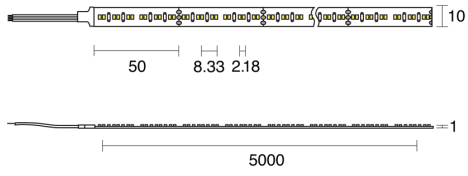

Boost Tunable White